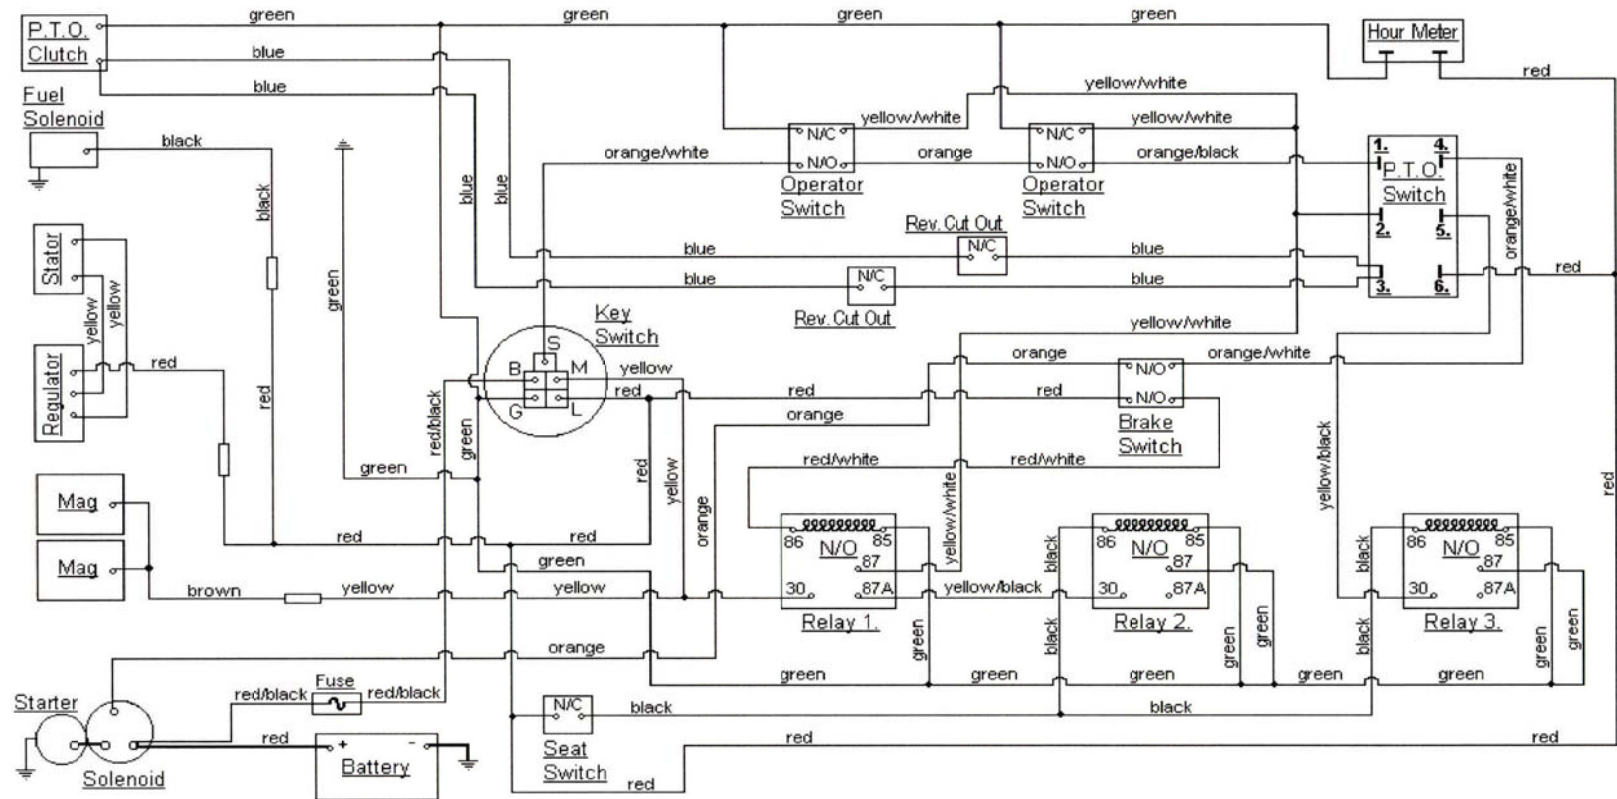

MODEL Z-FORCE (2004)

**CUBCADETPARTSNMORE.COM**  
**515-266-7944**

KEY SWITCH	
OFF	M+G
RUN	B+L
START	B+L+S