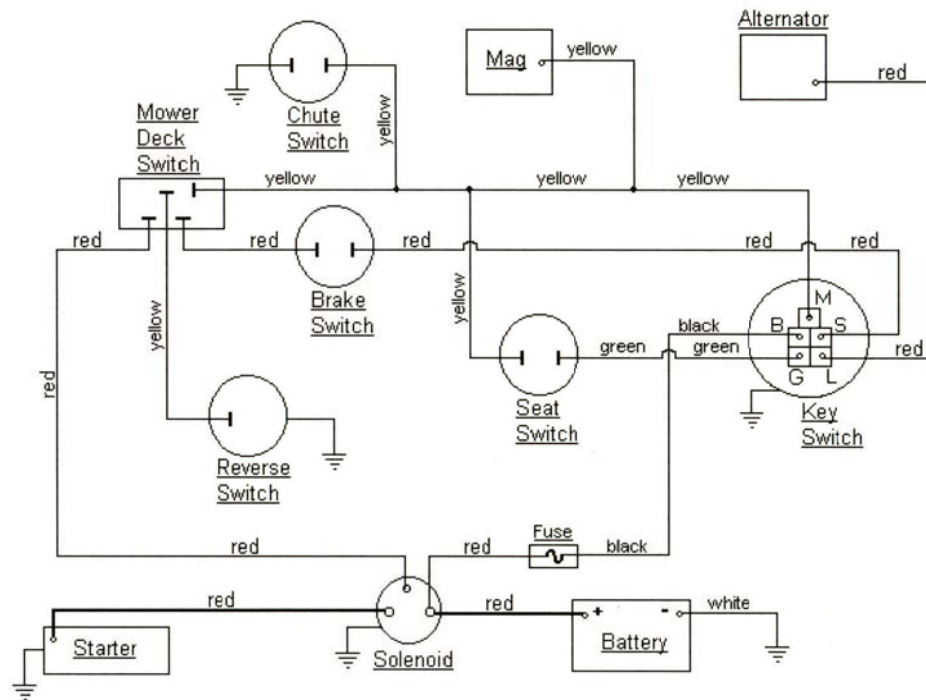

**MODEL 830  
(1986)**

**CUBCADETPARTSNMORE.COM  
515-266-7944**

**KEY SWITCH**

|       |     |
|-------|-----|
| OFF   | M+G |
| RUN   | B+L |
| START | B+S |