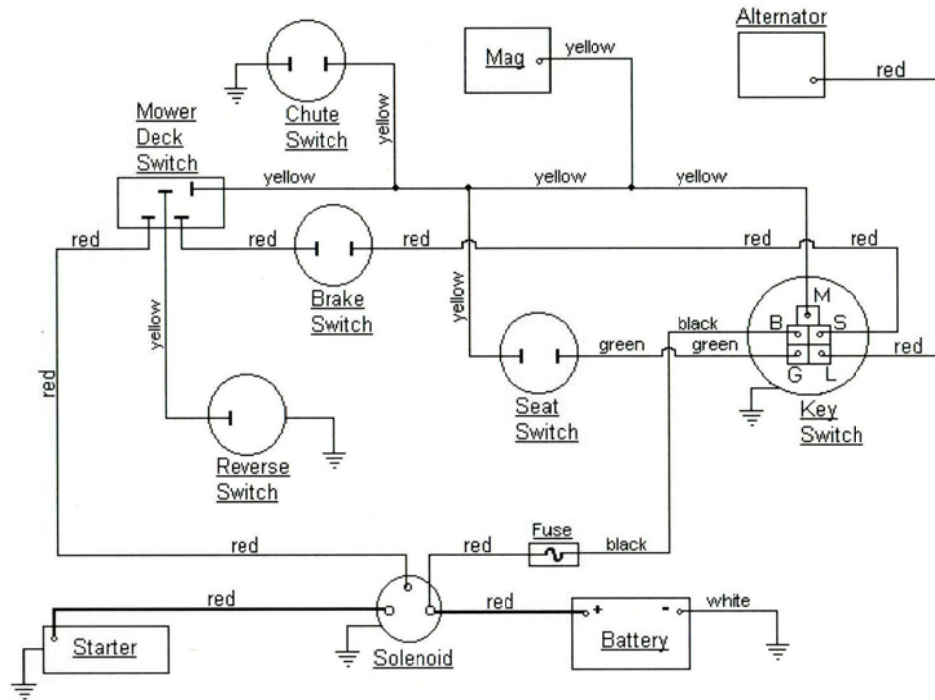

CUBCADETPARTSNMORE.COM

515-266-7944

KEY SWITCH	
OFF	M+G
RUN	B+L
START	B+S

MODEL 804
(1987-1989)