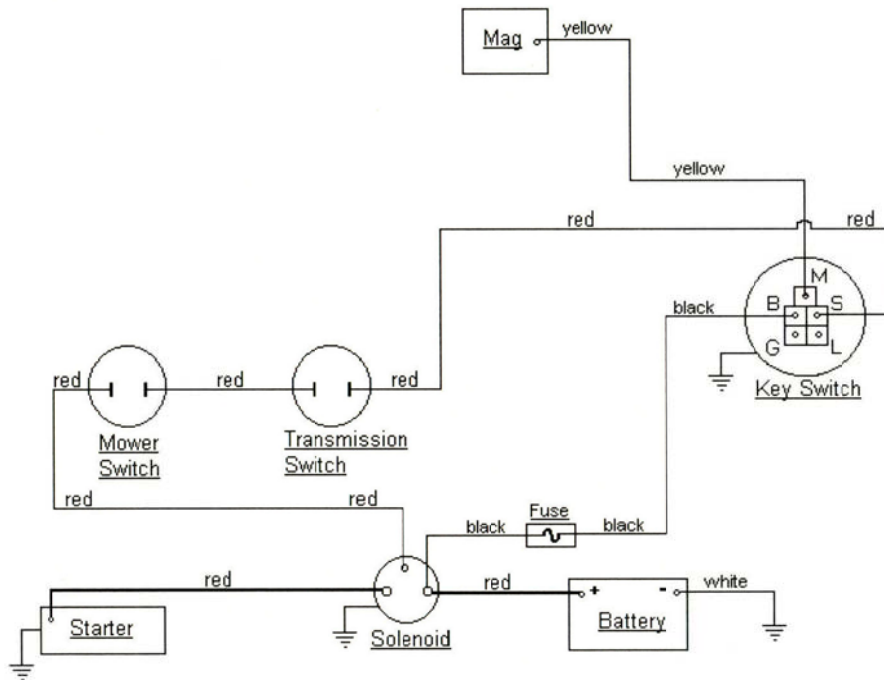

CUBCADETPARTSNMORE.COM

515-266-7944

KEY SWITCH	
OFF	M+G
RUN	B+L
START	B+S

MODEL 445
(1982)