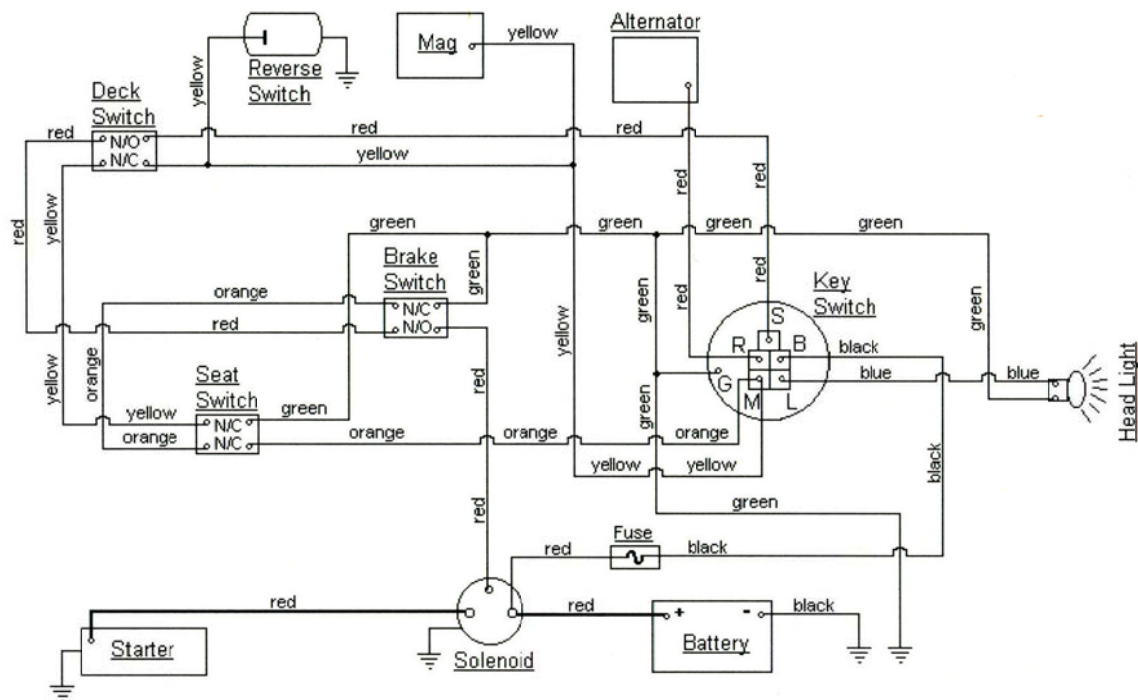

CUBCADETPARTSNMORE.COM

515-266-7944

KEY SWITCH	
OFF	M+G
RUN w/LIGHTS	B+L+R
RUN	B+R
START	B+S

MODEL 1238
(1993)