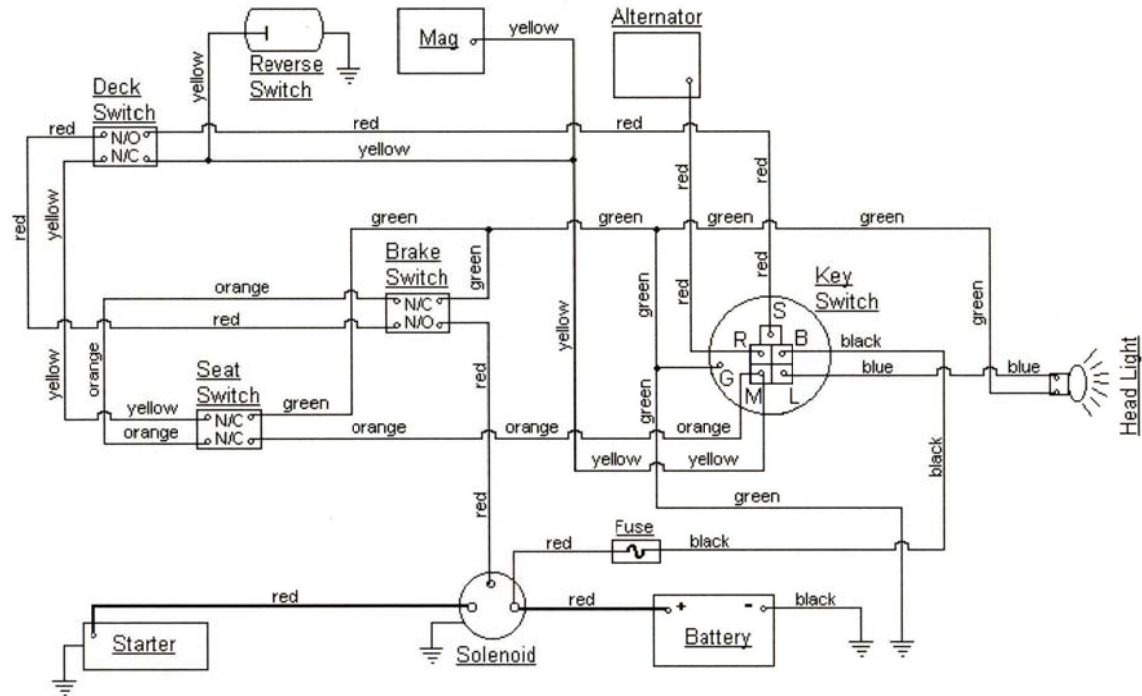

MODEL 1238
(1992)

CUBCADETPARTSNMORE.COM
515-266-7944

KEY SWITCH

OFF	M+G
RUN w/LIGHTS	B+L+R
RUN	B+R
START	B+S