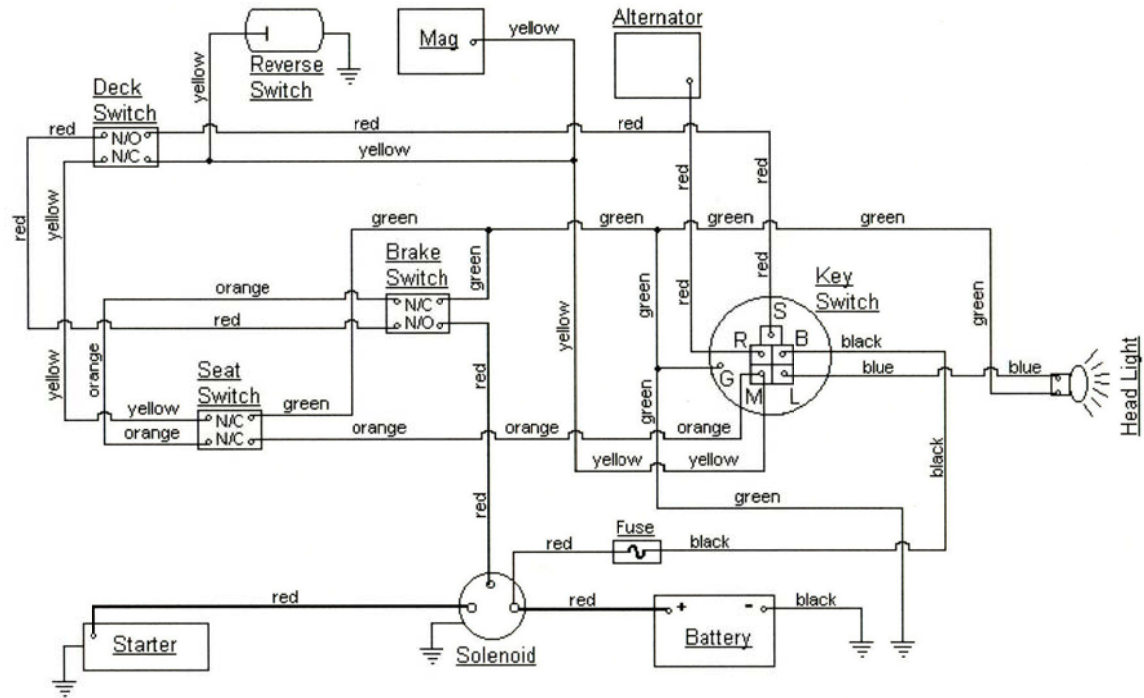

CUBCADETPARTSNMORE.COM

515-266-7944

KEY SWITCH	
OFF	M+G
RUN w/LIGHTS	B+L+R
RUN	B+R
START	B+S

**MODEL 1030
(1992)**