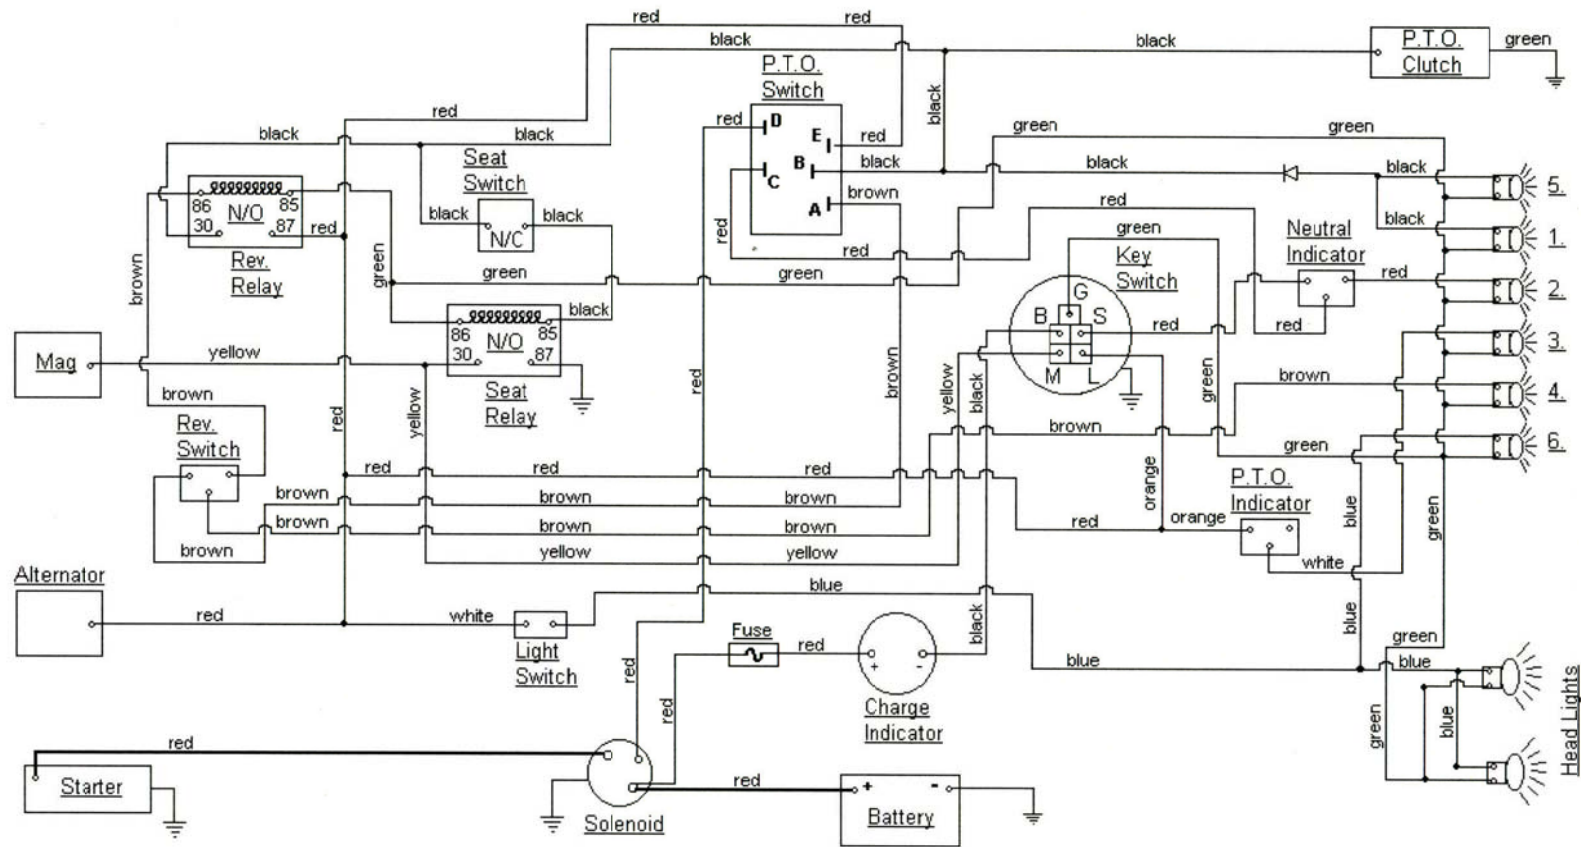

MODEL 1620

CUBCADETPARTSNMORE.COM

515-266-7944

PTO SWITCH	
OFF	D+C
ON	B+A
START	B+A+E

KEY SWITCH	
OFF	M+G
RUN	B+L
START	B+S

DASH LIGHTS	
1: P.T.O. ON	4: DO NOT ENGAGE P.T.O.
2: PLACE IN NEUTRAL	5: FULL THROTTLE REQUIRED
3: IN REVERSE GEAR	6: FULL THROTTLE REQUIRED