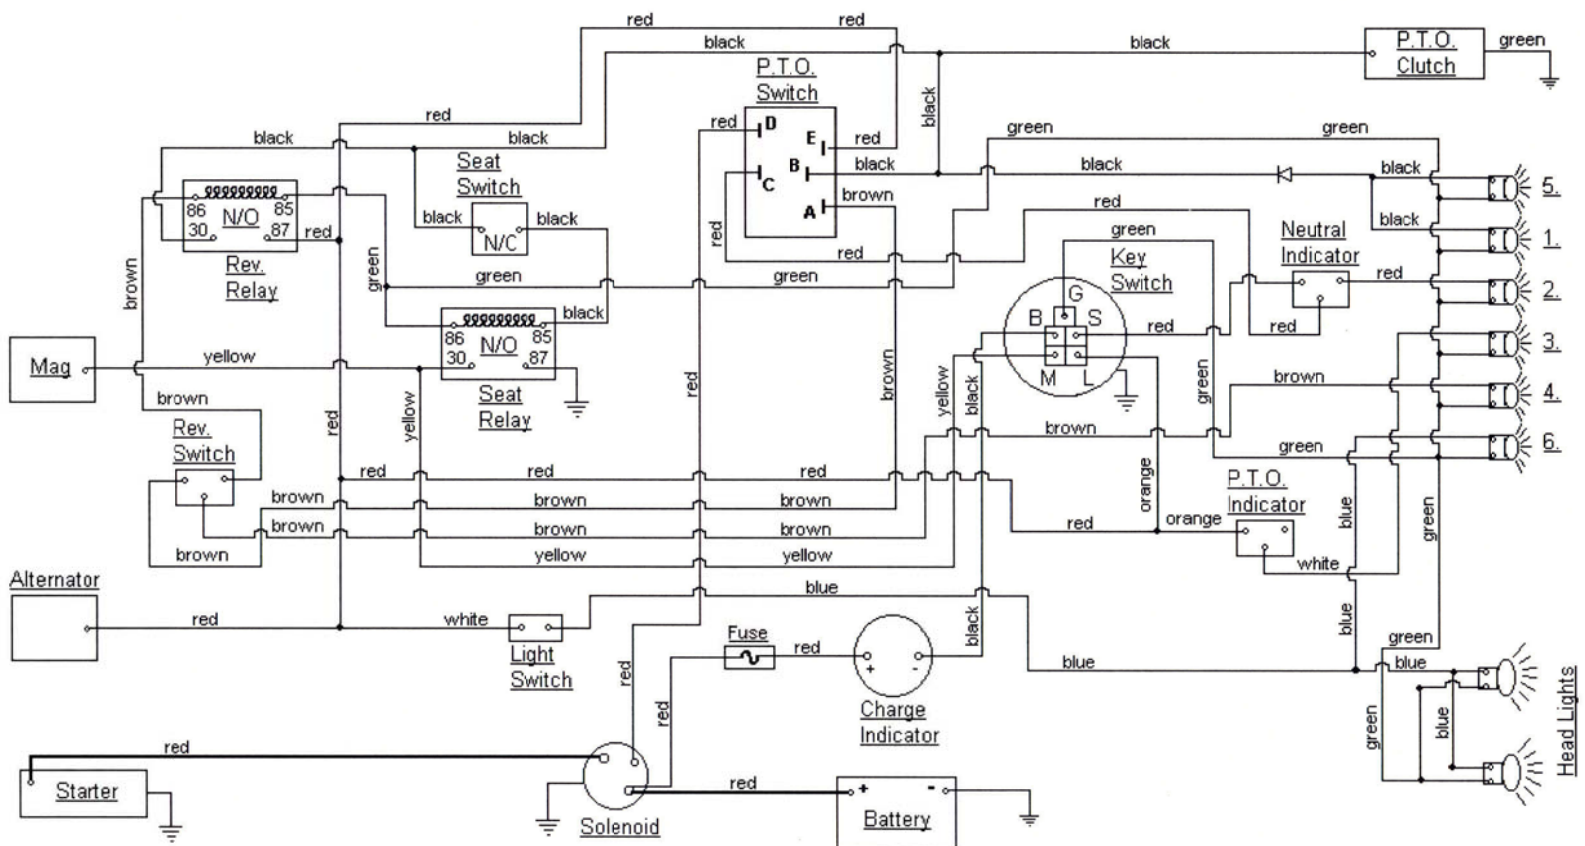

CUBCADETPARTSNMORE.COM

515-266-7944

PTO SWITCH	
OFF	D+C
ON	B+A
START	B+A+E

KEY SWITCH	
OFF	M+G
RUN	B+L
START	B+S

DASH LIGHTS	
1: P.T.O. ON	4: DO NOT ENGAGE P.T.O.
2: PLACE IN NEUTRAL	5: FULL THROTTLE REQUIRED
3: IN REVERSE GEAR	6: FULL THROTTLE REQUIRED