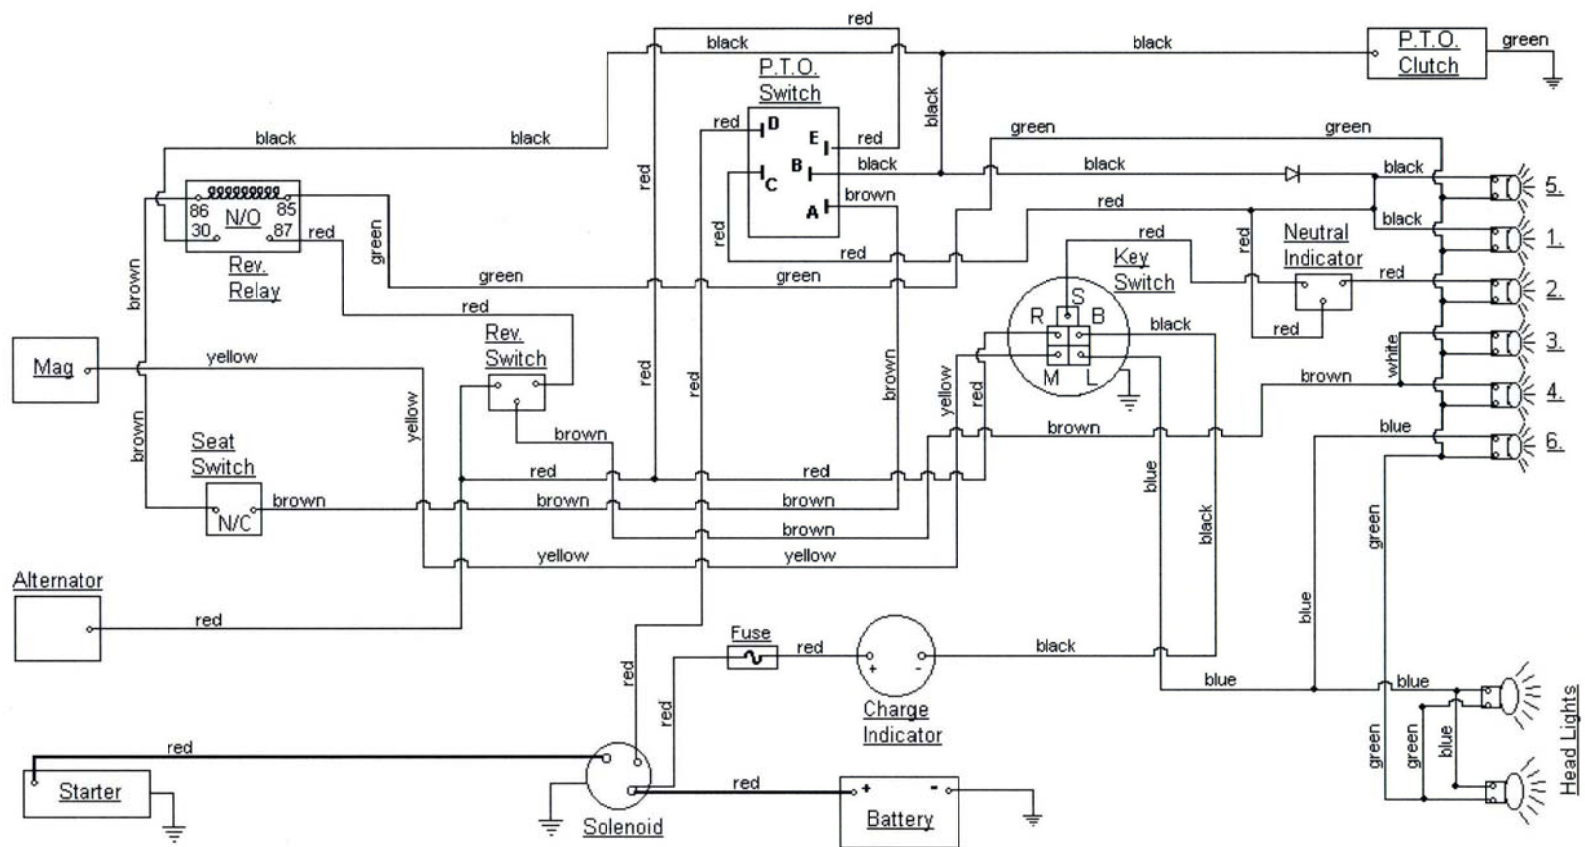

**MODEL 1415**  
**SERIAL NUMBER (147,088 - 170,600)**

PTO SWITCH	
OFF	D+C
ON	B+A
START	B+A+E

KEY SWITCH	
OFF	M+G
RUN w/LIGHTS	B+A+L
RUN	B+A
START	B+S

DASH LIGHTS	
1: P.T.O. ON	4: DO NOT ENGAGE P.T.O.
2: DEPRESS LEFT PEDAL	5: FULL THROTTLE REQUIRED
3: IN REVERSE GEAR	6: FULL THROTTLE REQUIRED