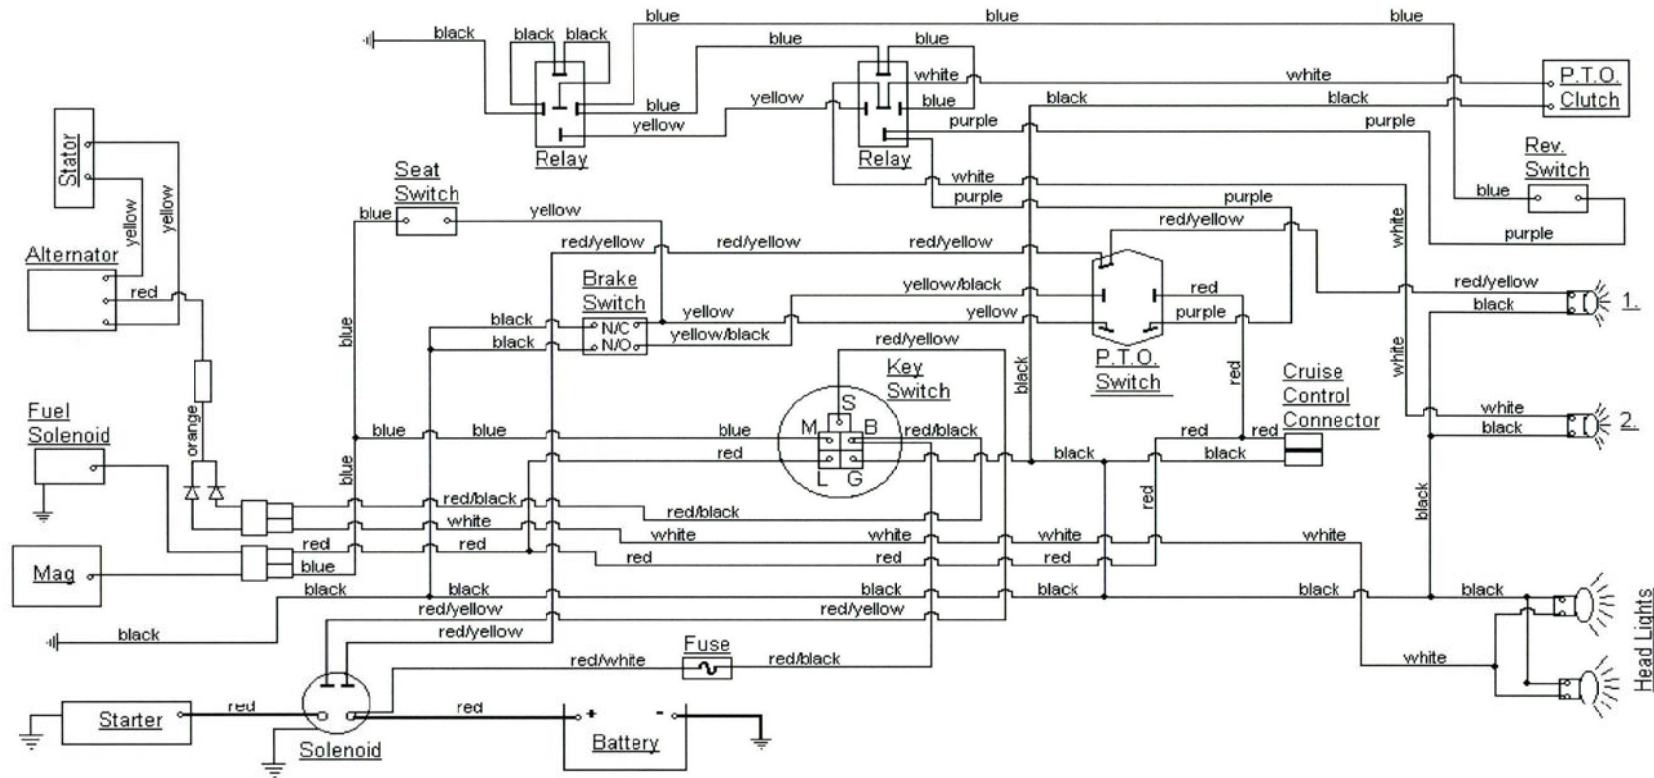

MODEL 1405 (1998)
 HARNESS NUMBER (629-3051)

CUBCADETPARTSNMORE.COM
 515-266-7944

KEY SWITCH

OFF	M+G
RUN	B+L
START	B+S+L

DASH LIGHTS

1:	SAFETY START
2:	PTO ENGAGED