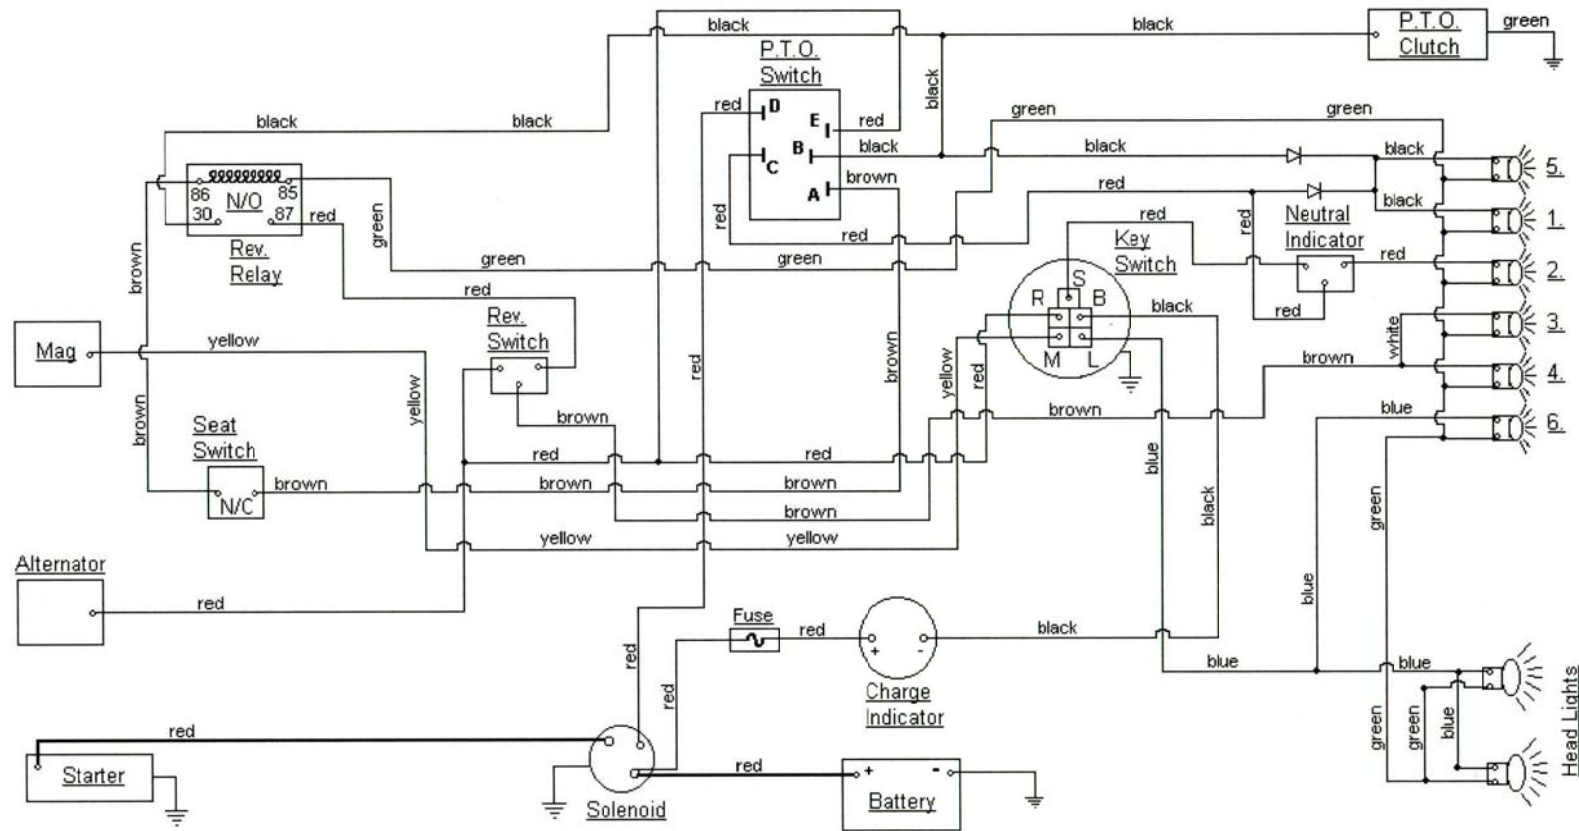

MODEL 1215
SERIAL NUMBER (126,001 - 147,087)

PTO SWITCH	
OFF	D+C
ON	B+A
START	B+A+E

KEY SWITCH	
OFF	M+G
RUN w/LIGHTS	B+A+L
RUN	B+A
START	B+S

DASH LIGHTS	
1: P.T.O. ON	4: DO NOT ENGAGE P.T.O.
2: DEPRESS LEFT PEDAL	5: FULL THROTTLE REQUIRED
3: IN REVERSE GEAR	6: FULL THROTTLE REQUIRED