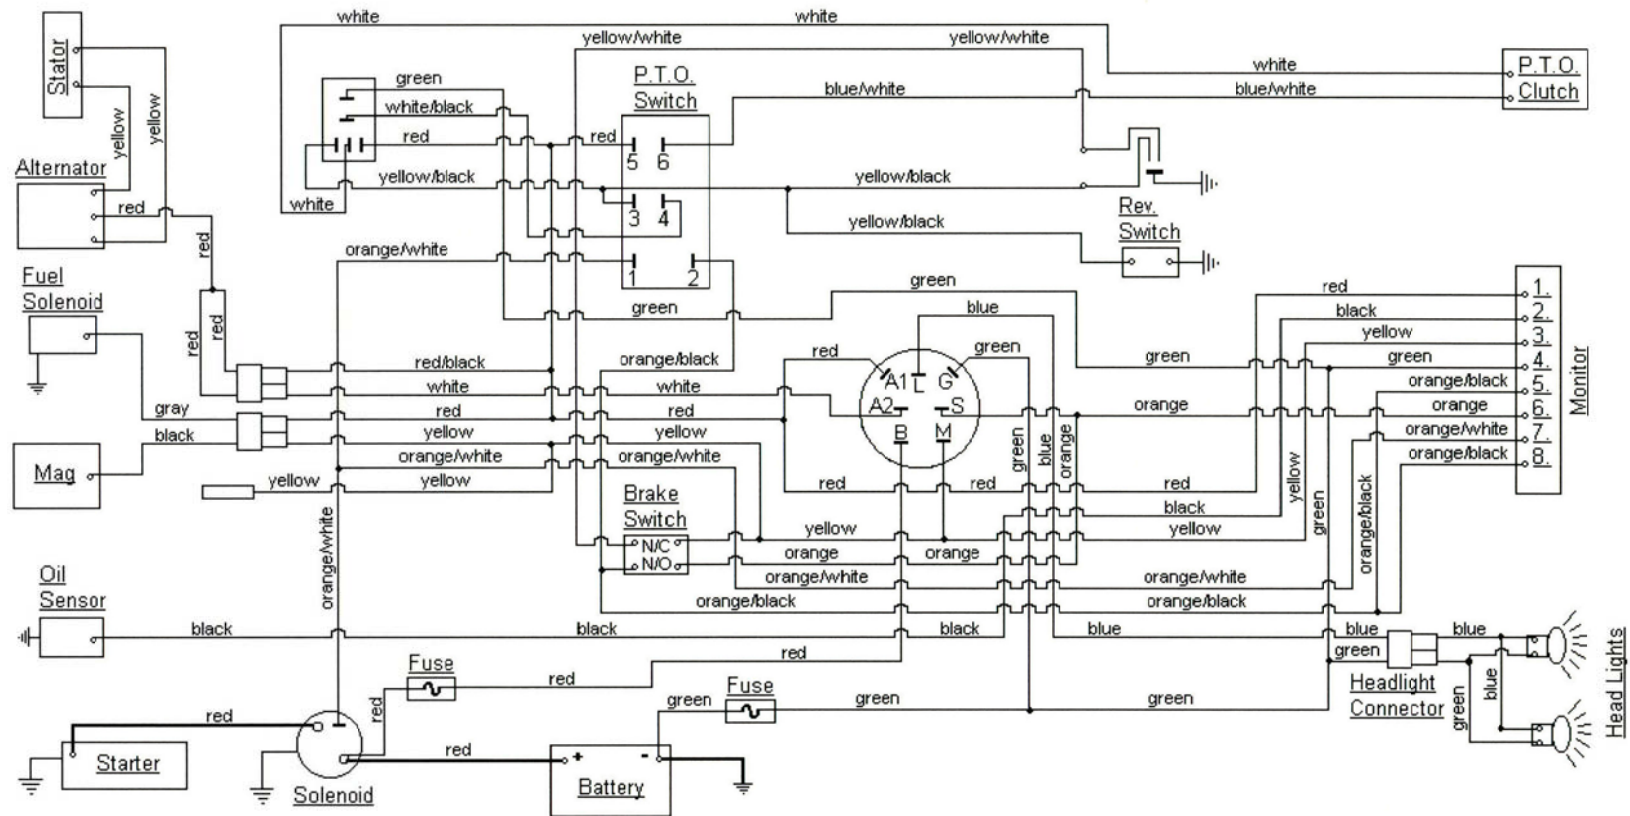

**MODEL 1212 (BRIGGS) (2001)**  
**HARNESS NUMBER (629-1067)**  
**MONITOR NUMBER (725-1976)**

**CUBCADETPARTSNMORE.COM**  
**515-266-7944**

**KEY SWITCH**

OFF	M+G+A1
RUN w/LIGHTS	B+A1 / L+A2
RUN	B+A1
START	B+S+A1

**DASH MONITOR**

1:	HOUR METER	5:	BRAKE +
2:	LOW OIL	6:	BRAKE -
3:		7:	P.T.O. -
4:	GROUND	8:	P.T.O. +