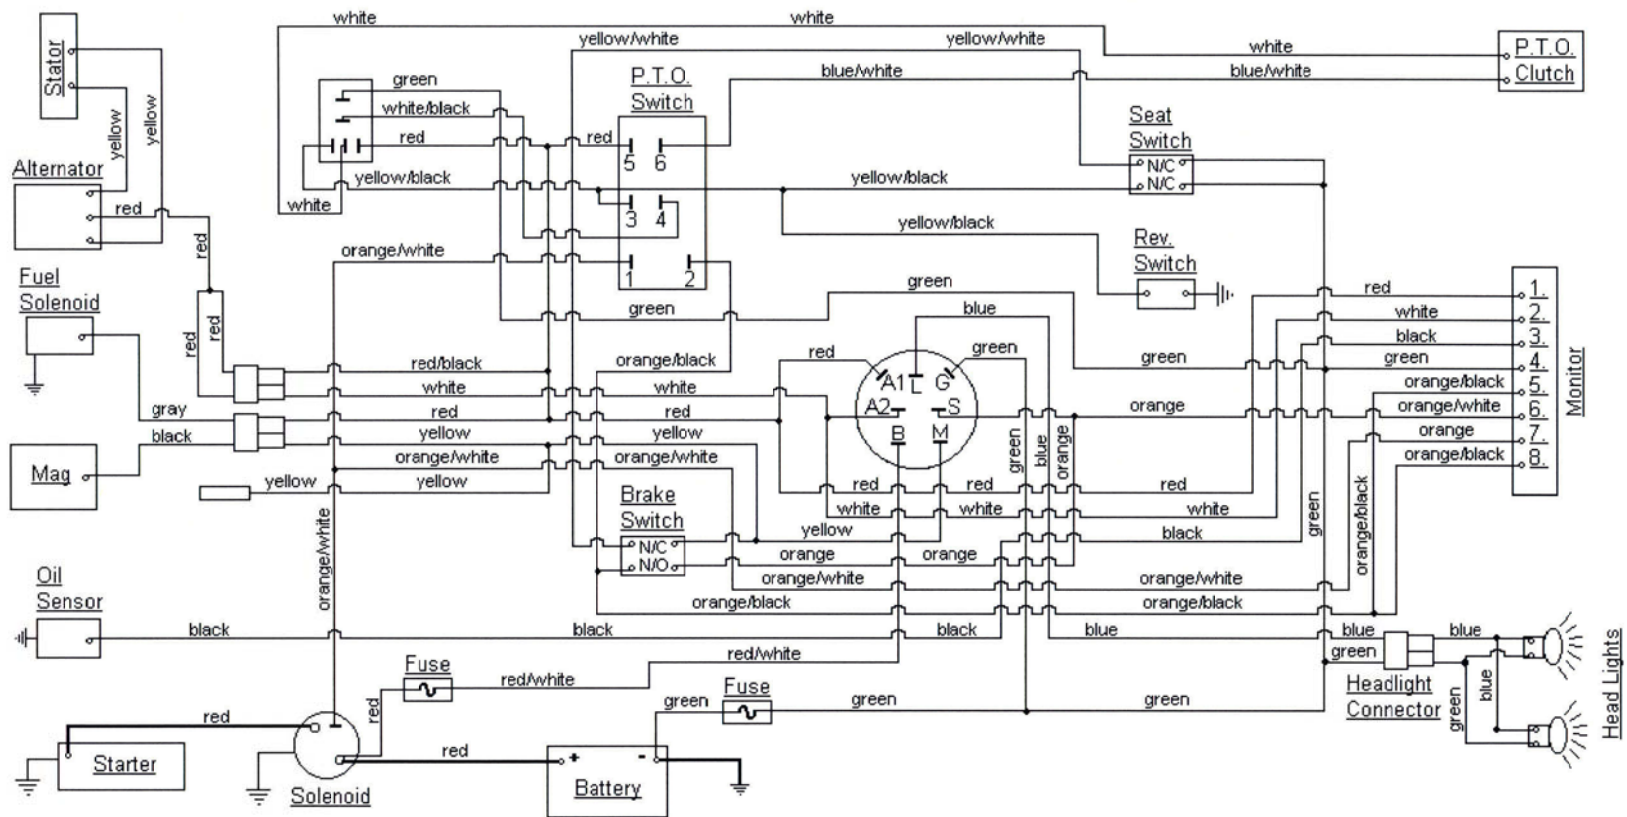

CUBCADETPARTSNMORE.COM

515-266-7944

KEY SWITCH

OFF	M+G+A1
RUN w/LIGHTS	B+A1 / L+A2
RUN	B+A1
START	B+S+A1

DASH MONITOR

1:	HOUR METER	5:	BRAKE +
2:	BATTERY	6:	BRAKE -
3:	LOW OIL	7:	P.T.O. -
4:	GROUND	8:	P.T.O. +

MODEL 1212 (BRIGGS) (2000)
HARNESS NUMBER (629-0939)
MONITOR NUMBER (725-1743)