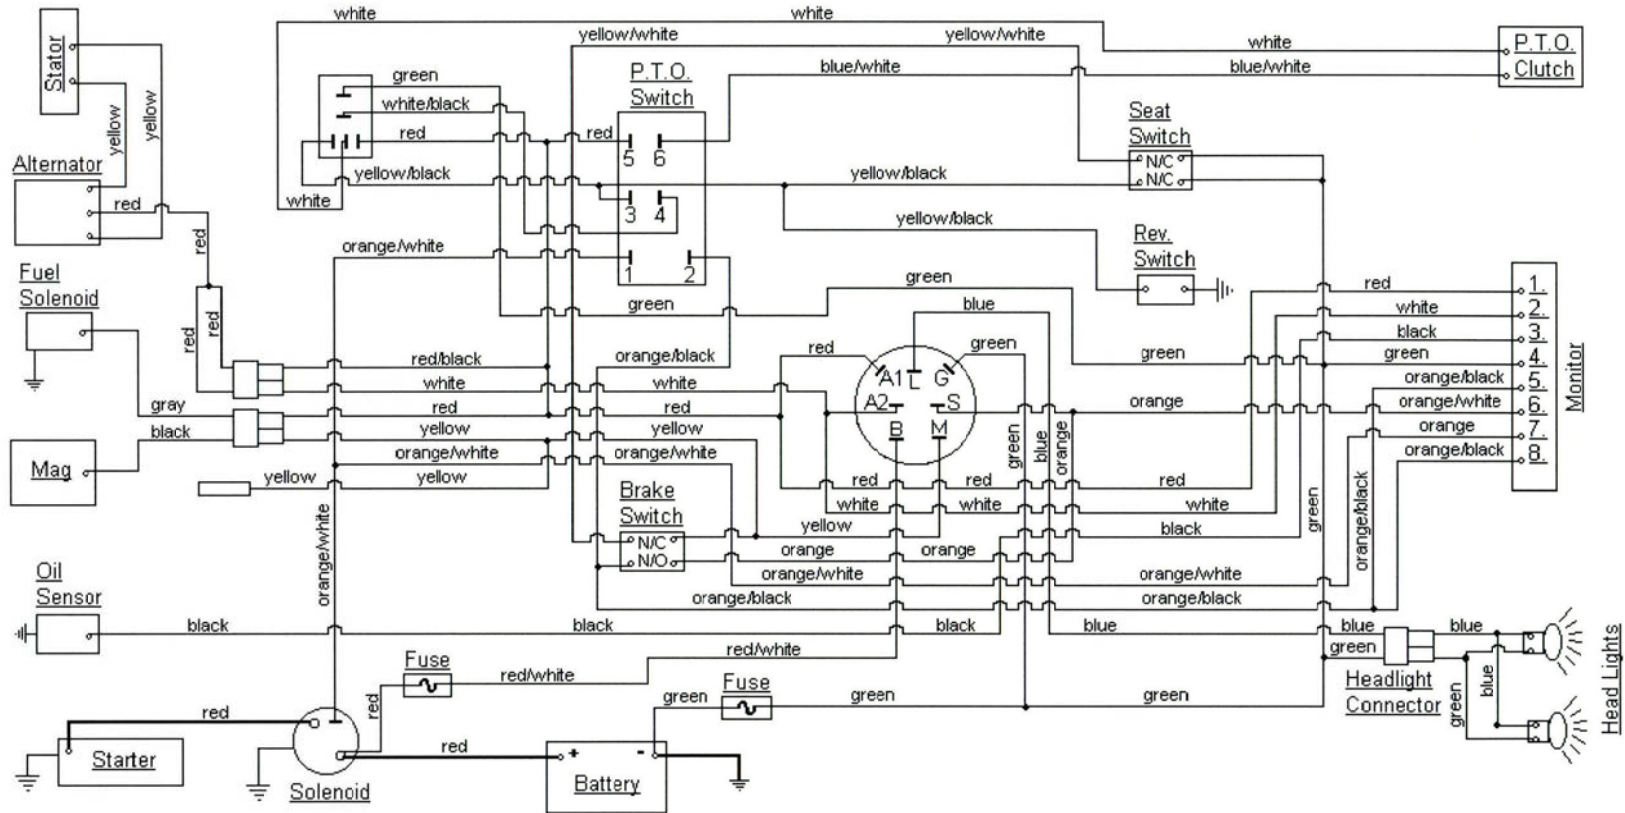

**MODEL 1180 (2000)**  
**HARNESS NUMBER (629-0939)**  
**MONITOR NUMBER (725-1743)**

**CUBCADETPARTSNMORE.COM**  
**515-266-7944**

**KEY SWITCH**

OFF	M+G+A1
RUN w/LIGHTS	B+A1 / L+A2
RUN	B+A1
START	B+S+A1

**DASH MONITOR**

1:	HOURL METER	5:	BRAKE +
2:	BATTERY	6:	BRAKE -
3:	LOW OIL	7:	P.T.O. -
4:	GROUND	8:	P.T.O. +