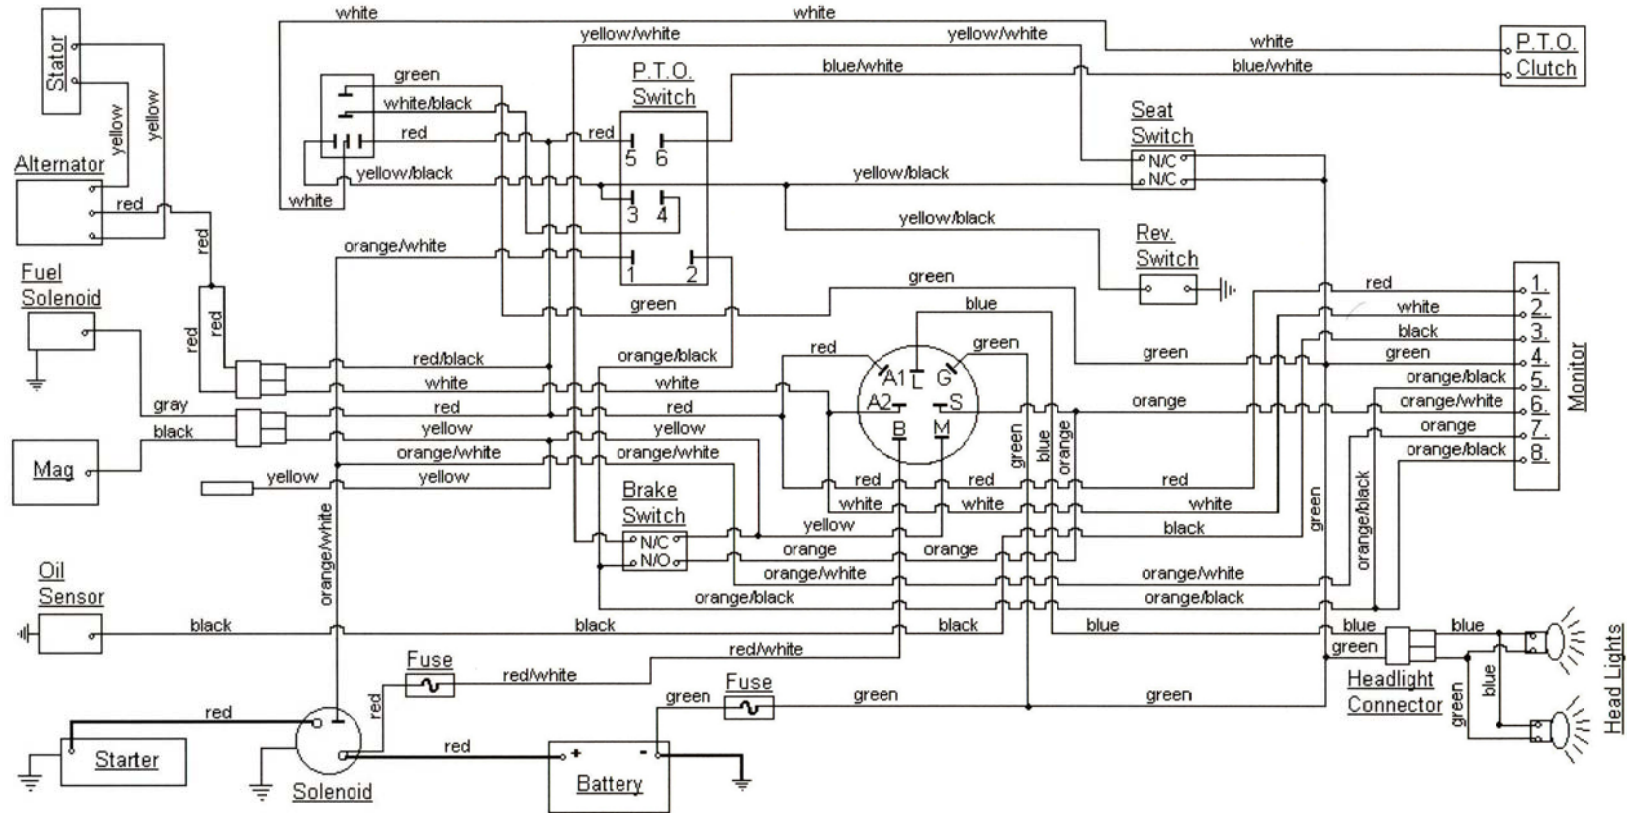

MODEL 1170 (2000)
HARNESS NUMBER (629-0939)
MONITOR NUMBER (725-1743)

CUBCADETPARTSNMORE.COM
515-266-7944

KEY SWITCH

OFF	M+G+A1
RUN w/LIGHTS	B+A1 / L+A2
RUN	B+A1
START	B+S+A1

DASH MONITOR

1:	HOURLY METER	5:	BRAKE +
2:	BATTERY	6:	BRAKE -
3:	LOW OIL	7:	P.T.O. -
4:	GROUND	8:	P.T.O. +