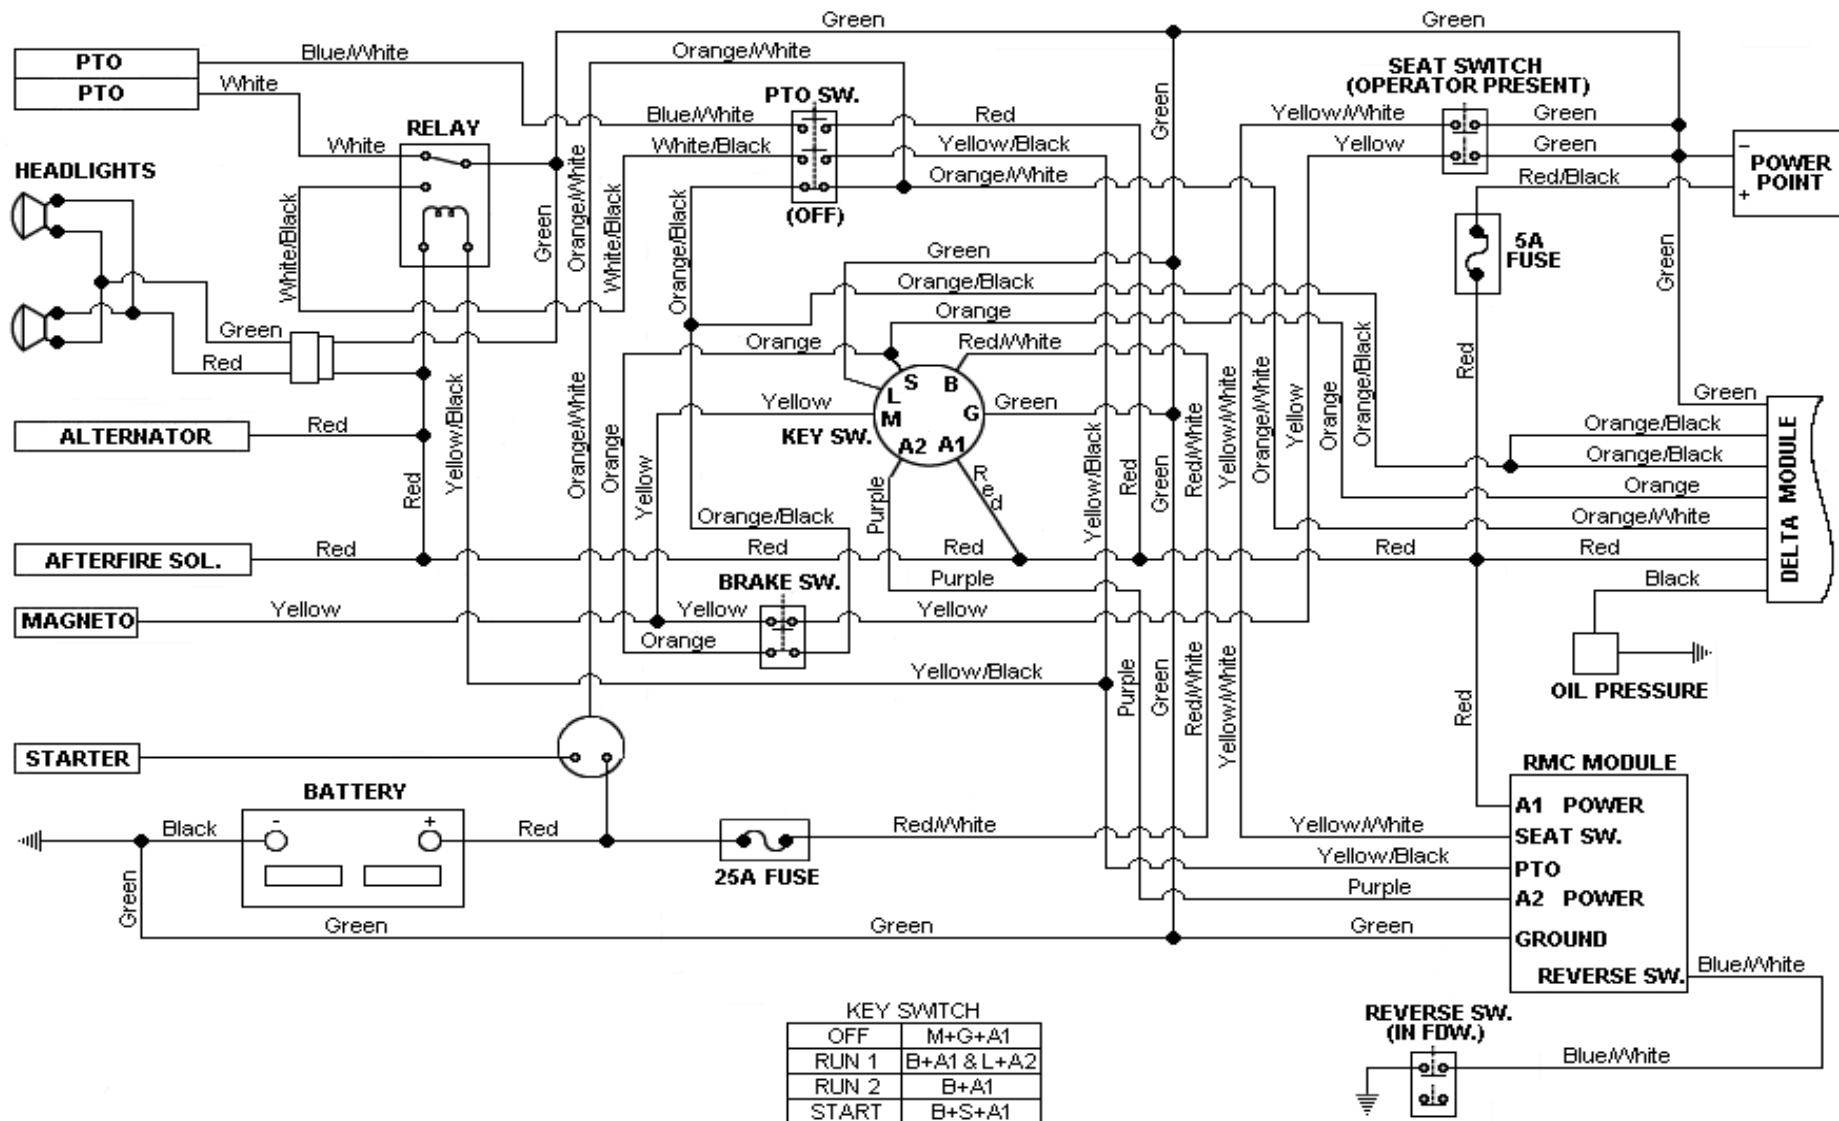

MODEL GT 2544 (2006 - 2008)
 HARNESS NUMBER (629-04158A)

KEY SWITCH

OFF	M+G+A1
RUN 1	B+A1 & L+A2
RUN 2	B+A1
START	B+S+A1