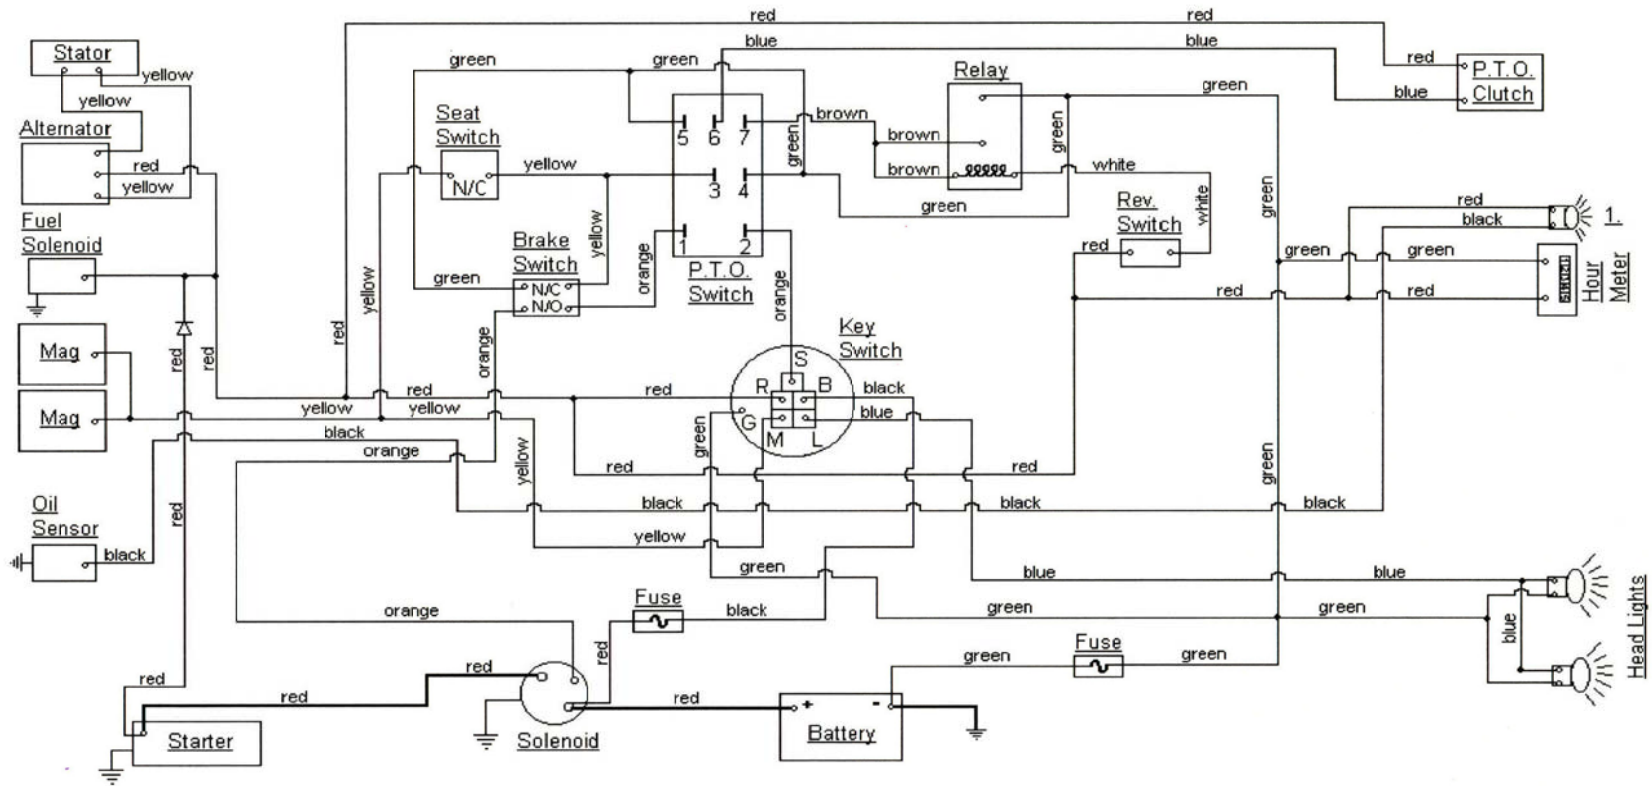

CUBCADETPARTSNMORE.COM

515-266-7944

KEY SWITCH

OFF	M+G
RUN w/LIGHTS	B+R+L
RUN	B+R
START	B+S

DASH LIGHTS

1:	LOW OIL
----	---------

MODEL GT 2521-48