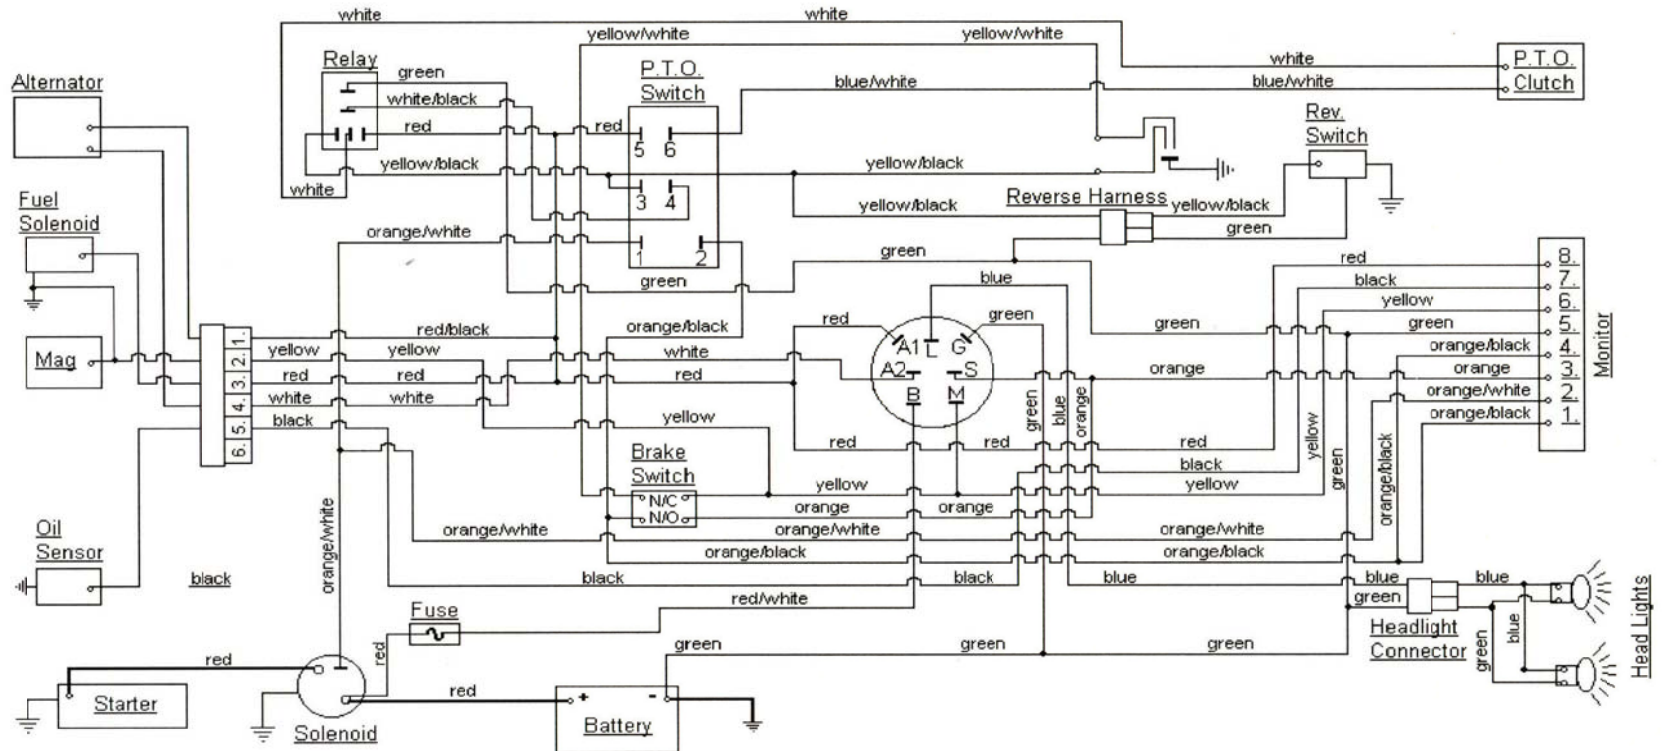

CUBCADETPARTSNMORE.COM

515-266-7944

KEY SWITCH

OFF	M+G+A1
RUN w/LIGHTS	B+A1 / L+A2
RUN	B+A1
START	B+S+A1

DASH MONITOR

1:	P.T.O. +	5:	GROUND
2:	P.T.O. -	6:	NO CONNECTION
3:	BRAKE +	7:	LOW OIL
4:	BRAKE -	8:	HOUR METER

MODEL GT 1222
HARNESS NUMBER (629-04073)
MONITOR NUMBER (725-04022)