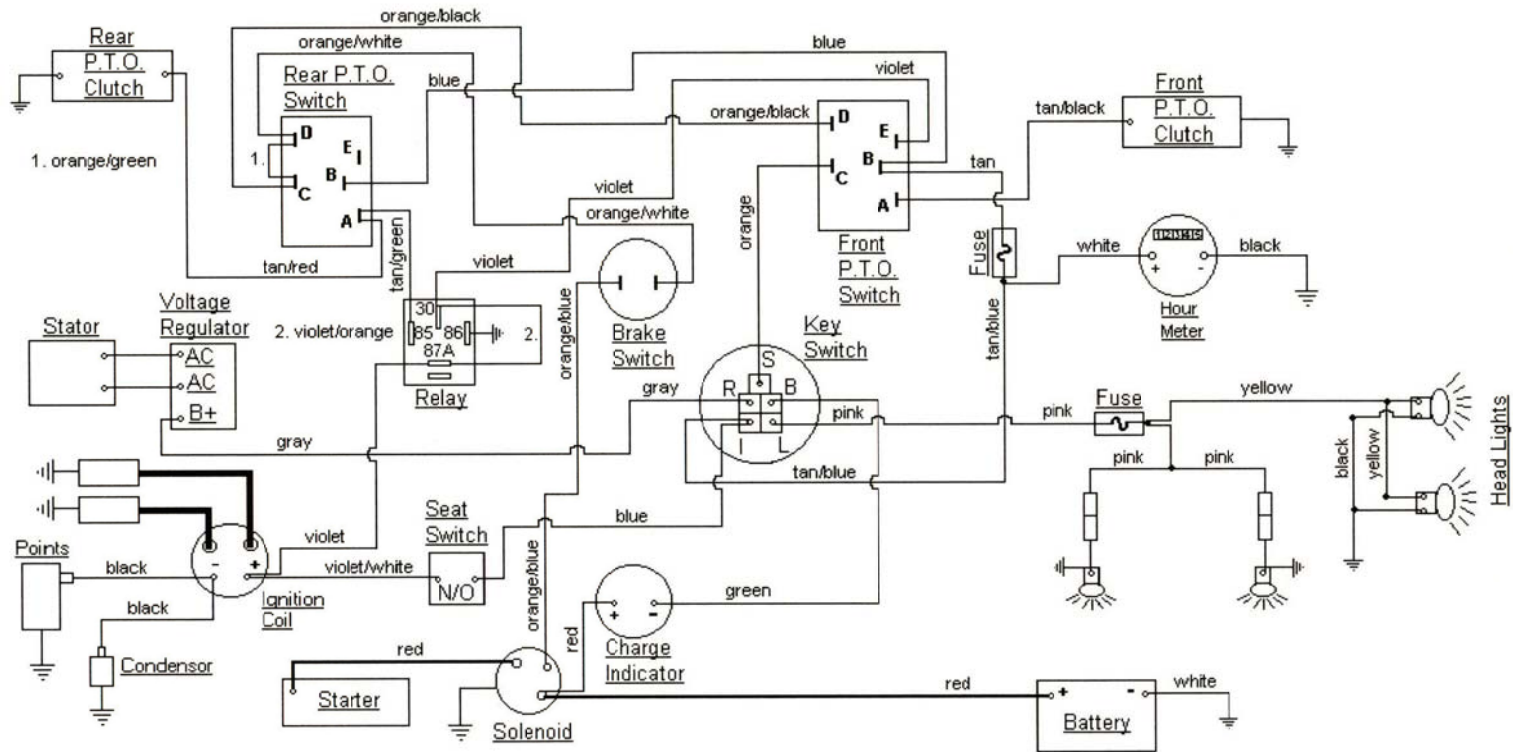

MODEL 984

CUBCADETPARTSNMORE.COM

515-266-7944

P.T.O. SWITCH	
OFF	B+E, C+D
ON	B+A

KEY SWITCH	
OFF	NONE
RUN w/LIGHTS	B+I+R+L
RUN	B+I+R
START	B+I+S

NOTE: 982 REAR PTO WAS A OPTION.
984 & 986 REAR PTO WAS STANDARD.