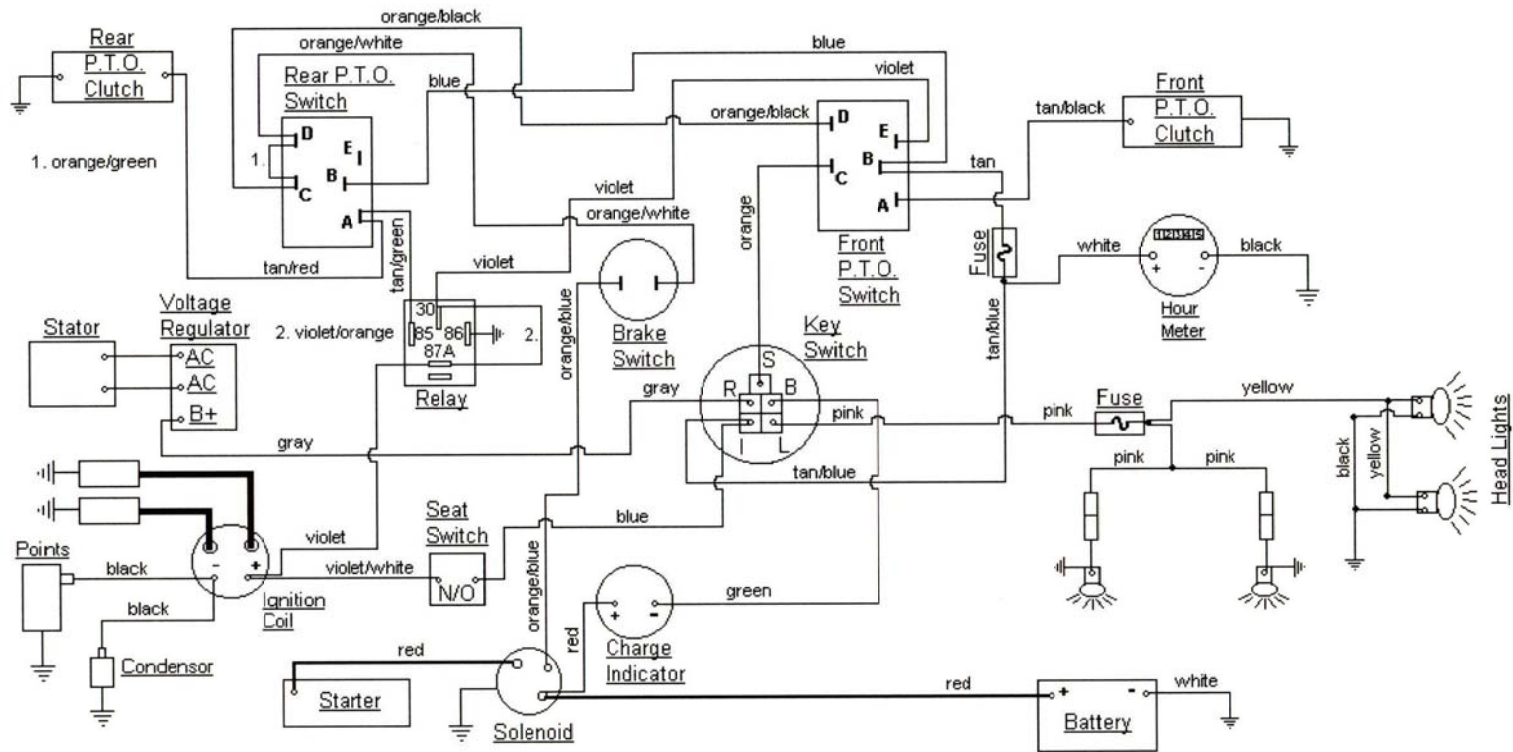

CUBCADETPARTSNMORE.COM

515-266-7944

P.T.O. SWITCH	
OFF	B+E, C+D
ON	B+A

KEY SWITCH	
OFF	NONE
RUN w/LIGHTS	B+I+R+L
RUN	B+I+R
START	B+I+S

NOTE: 982 REAR PTO WAS A OPTION.

**MODEL 982
WITH REAR PTO OPTION**