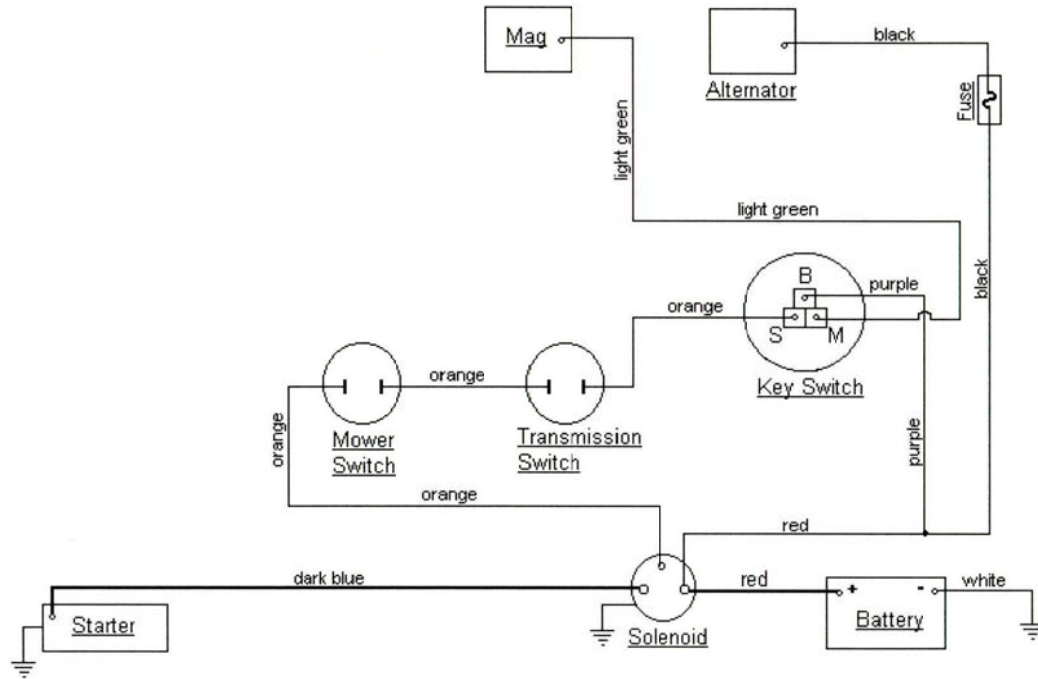

CUBCADETPARTSNMORE.COM

515-266-7944

KEY SWITCH	
OFF	M+Ground
RUN	NONE
START	B+S

CUBCADETPARTSNMORE.COM

515-266-7944

MODEL 85 SPECIAL
ELECTRIC START ONLY