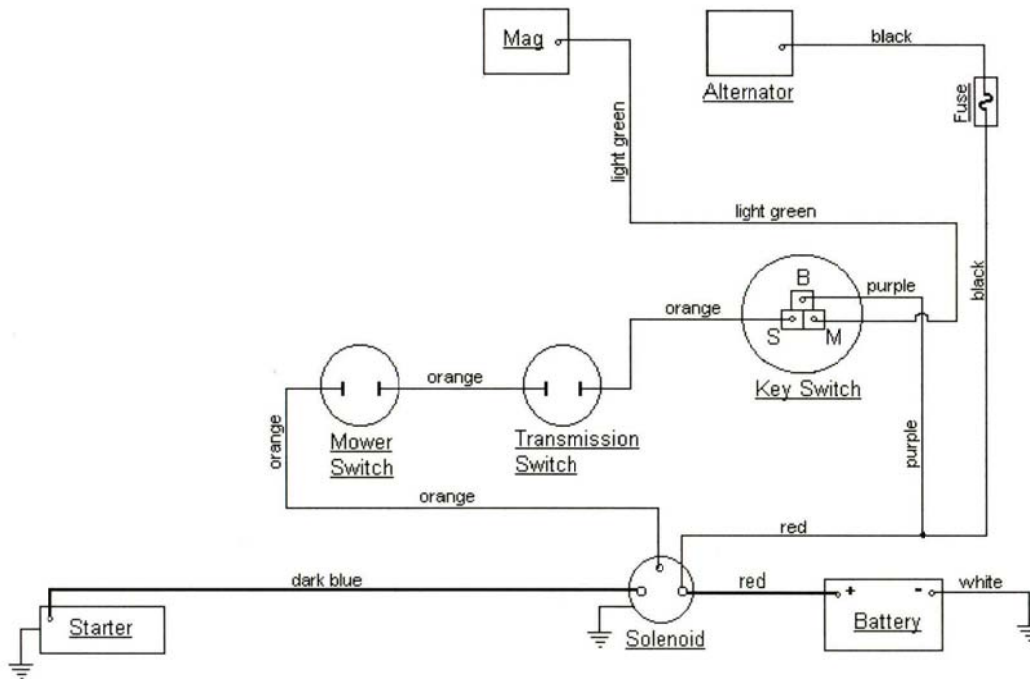

**MODEL 75
ELECTRIC START ONLY**

**CUBCADETPARTSNMORE.COM
515-266-7944**

KEY SWITCH

OFF	M+Ground
RUN	NONE
START	B+S

**CUBCADETPARTSNMORE.COM
515-266-7944**