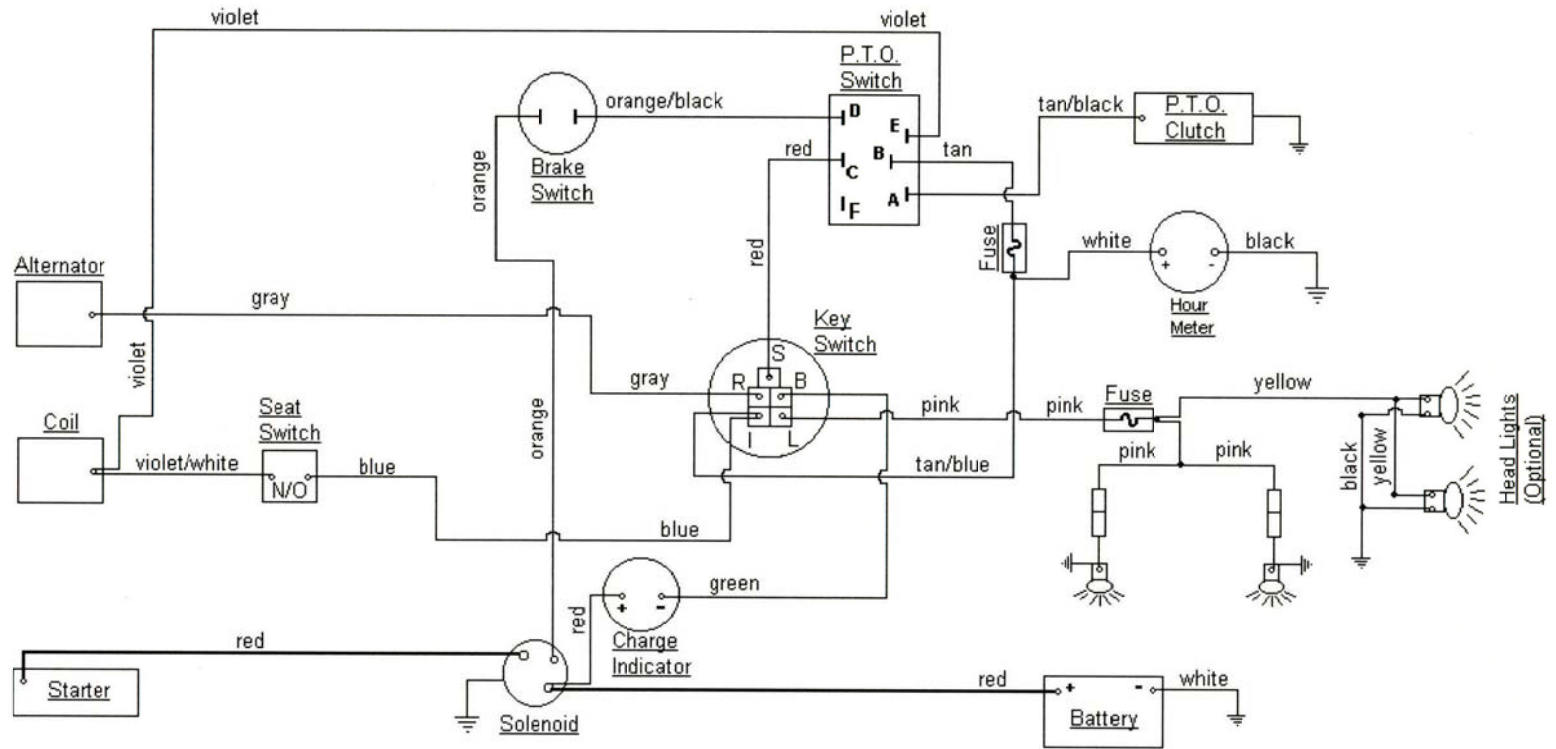

MODEL 682
SERIAL NUMBER (719,999 - Below)

PTO SWITCH	
OFF	B+E, C+D
ON	B+A

KEY SWITCH	
OFF	NONE
RUN w/LIGHTS	B+I+R+L
RUN	B+I+R
START	B+I+S