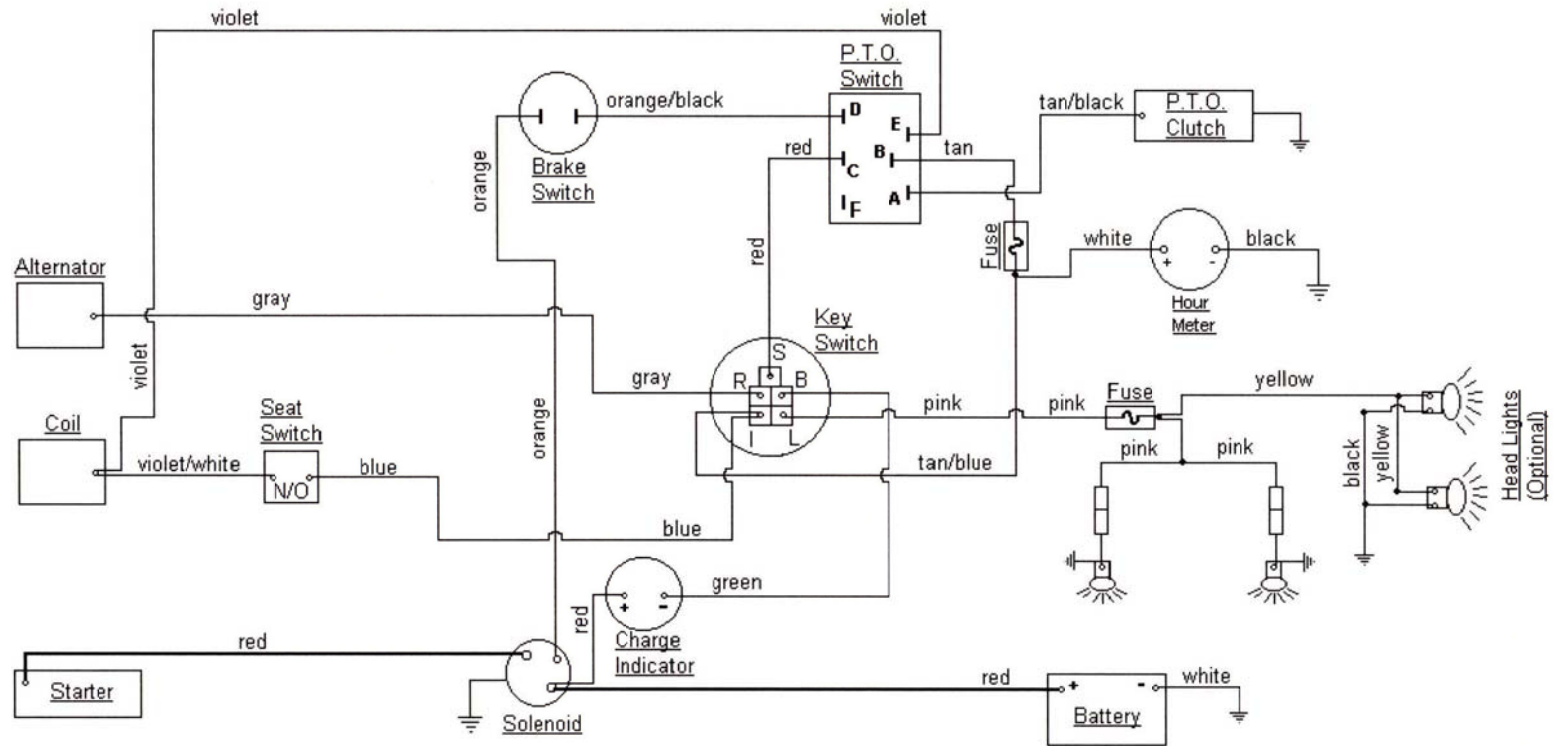

MODEL 680
SERIAL NUMBER (719,999 - Below)

PTO SWITCH	
OFF	B+E, C+D
ON	B+A

KEY SWITCH	
OFF	NONE
RUN w/LIGHTS	B+I+R+L
RUN	B+I+R
START	B+I+S