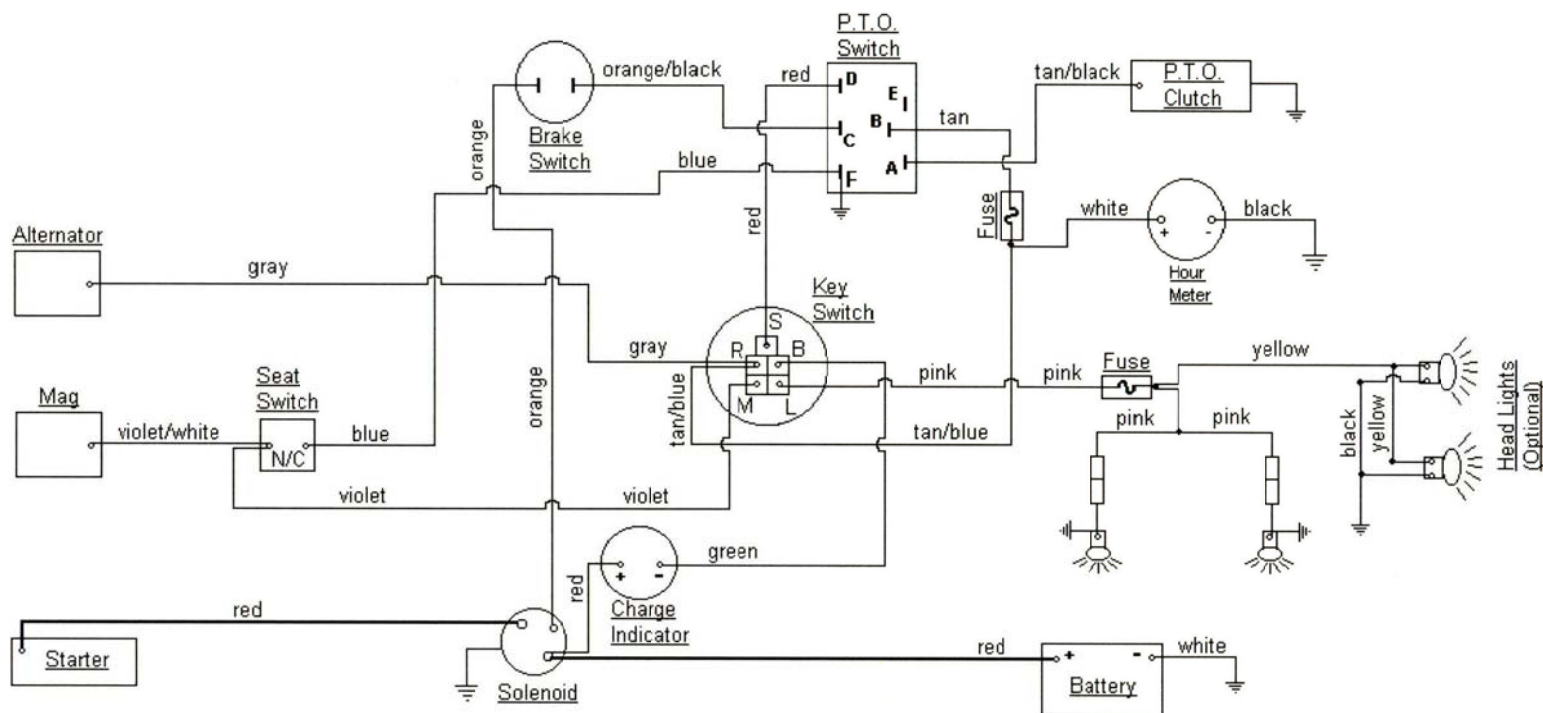

**MODELS 582 & 582 Special
SERIAL NUMBER (719,999 - Below)**

| PTO SWITCH | |
|------------|----------|
| OFF | B+E, C+D |
| ON | B+A, C+F |

| KEY SWITCH | |
|--------------|----------|
| OFF | M+GROUND |
| RUN w/LIGHTS | B+R+L |
| RUN | B+R |
| START | B+S |