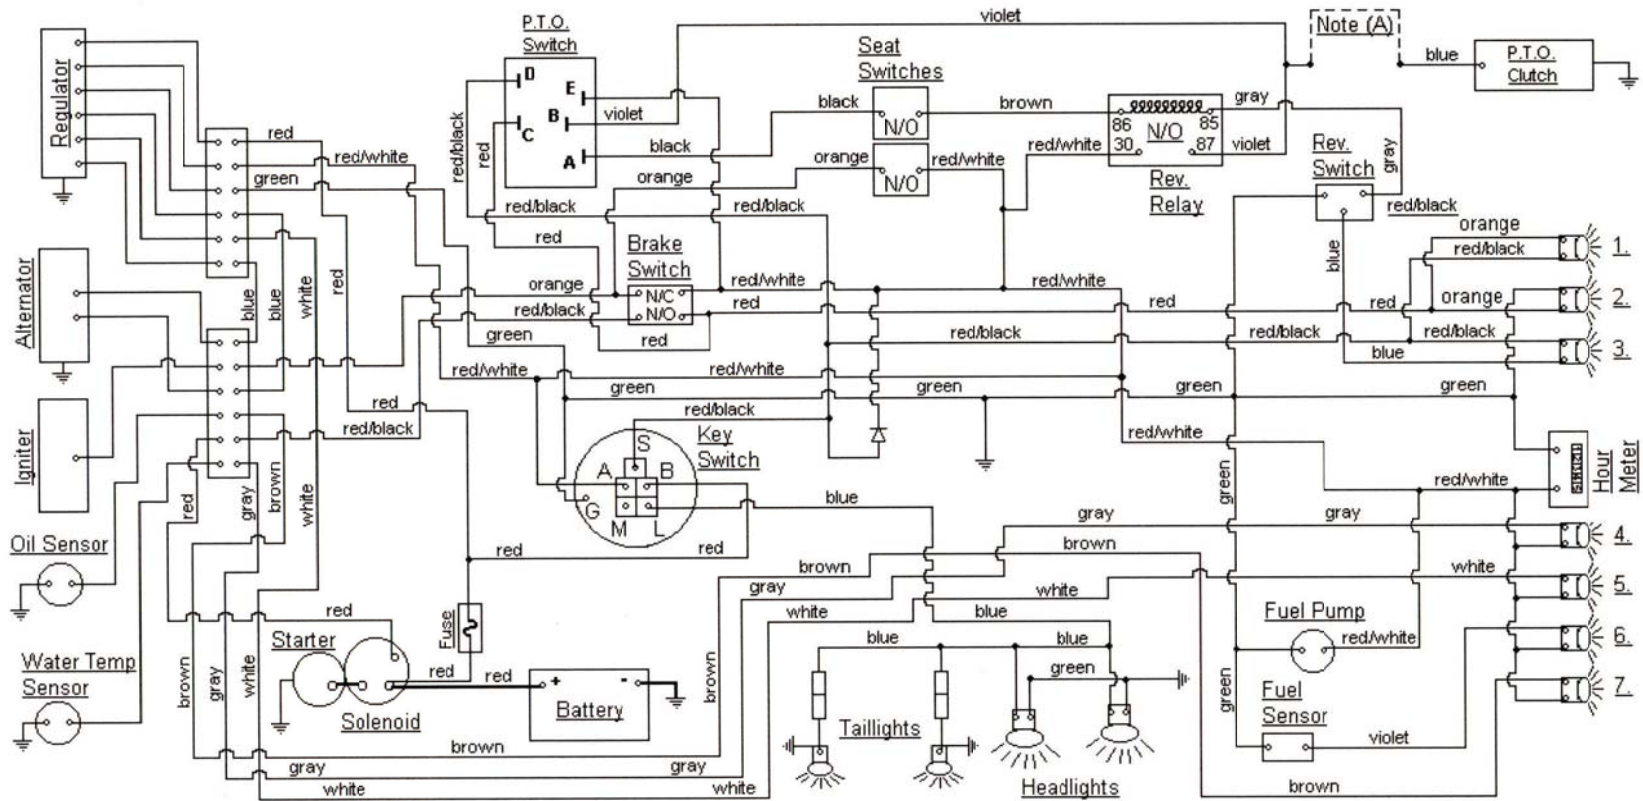

CUBCADETPARTSNMORE.COM

515-266-7944

NOTE: (A) REMOVE JUMPER FOR REAR P.T.O. INSTALLATION

PTO SWITCH	
OFF	C+D
ON	B+A
START	B+A+E

KEY SWITCH	
OFF	M+G
RUN w/LIGHTS	B+A+L
RUN	B+A
START	B+S

DASH LIGHTS	
1: DEPRESS LEFT PEDAL	5: AMP
2: DISENGAGE PTO	6: LOW FUEL
3: IN REVERSE	7: LOW OIL
4: WATER TEMP	

MODEL 2086 ENGINE HARNESS

DASH LIGHTS

1: DEPRESS LEFT PEDAL	5: AMP
2: DISENGAGE PTO	6: LOW FUEL
3: IN REVERSE	7: LOW OIL
4: WATER TEMP	

MODEL 2086
INDICATOR HARNESS