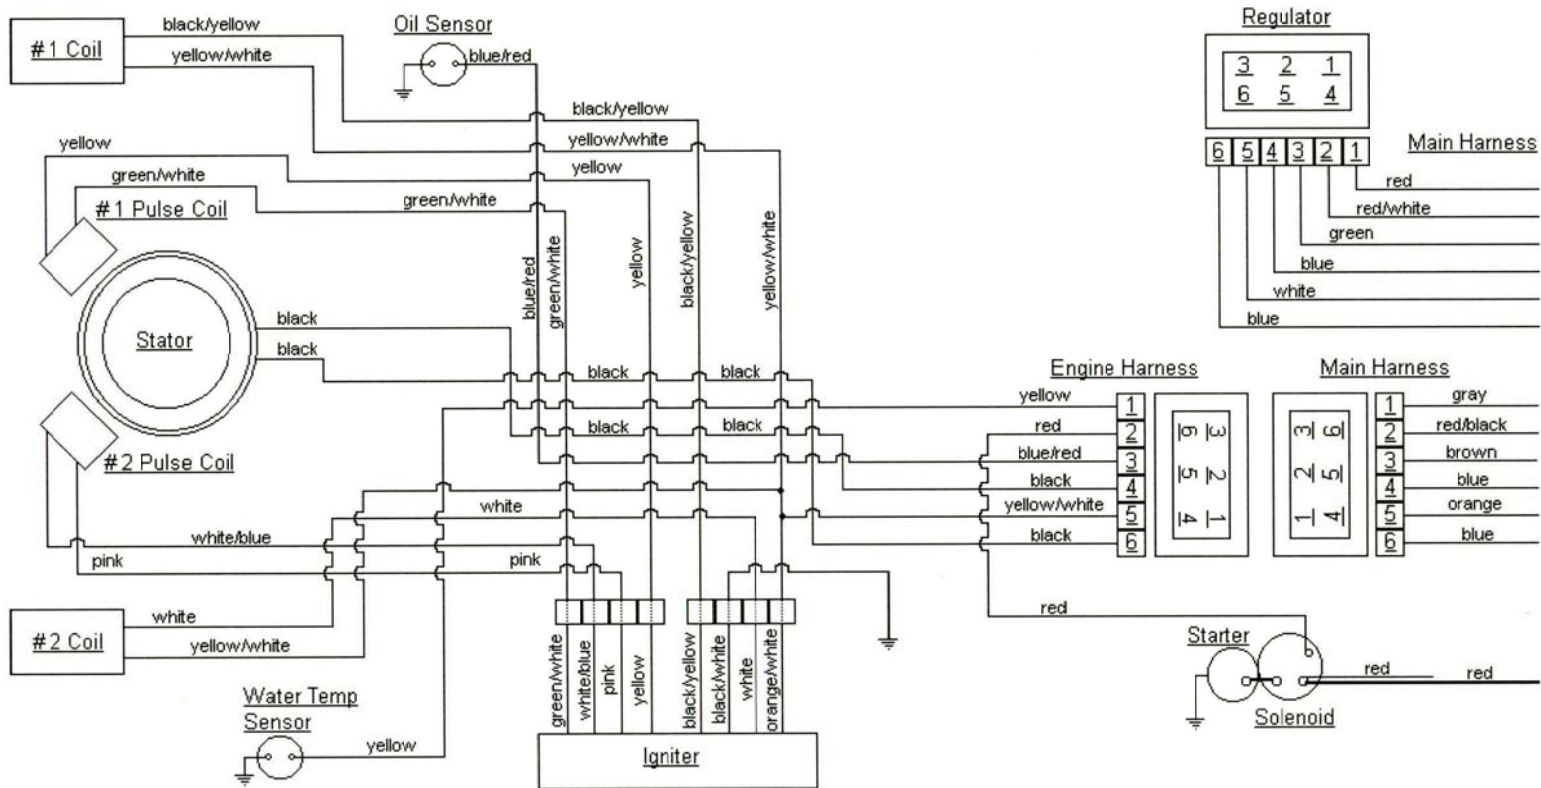

CUBCADETPARTSNMORE.COM

515-266-7944

NOTE: (A) REMOVE JUMPER FOR REAR P.T.O. INSTALLATION

PTO SWITCH	
OFF	C+D
ON	B+A
START	B+A+E

KEY SWITCH	
OFF	M+G
RUN w/LIGHTS	B+A+L
RUN	B+A
START	B+S

DASH LIGHTS	
1: DEPRESS LEFT PEDAL	5: AMP
2: DISENGAGE PTO	6: LOW FUEL
3: IN REVERSE	7: LOW OIL
4: WATER TEMP	

MODEL 2086 ENGINE HARNESS

DASH LIGHTS

1: DEPRESS LEFT PEDAL	5: AMP
2: DISENGAGE PTO	6: LOW FUEL
3: IN REVERSE	7: LOW OIL
4: WATER TEMP	

MODEL 2086
INDICATOR HARNESS