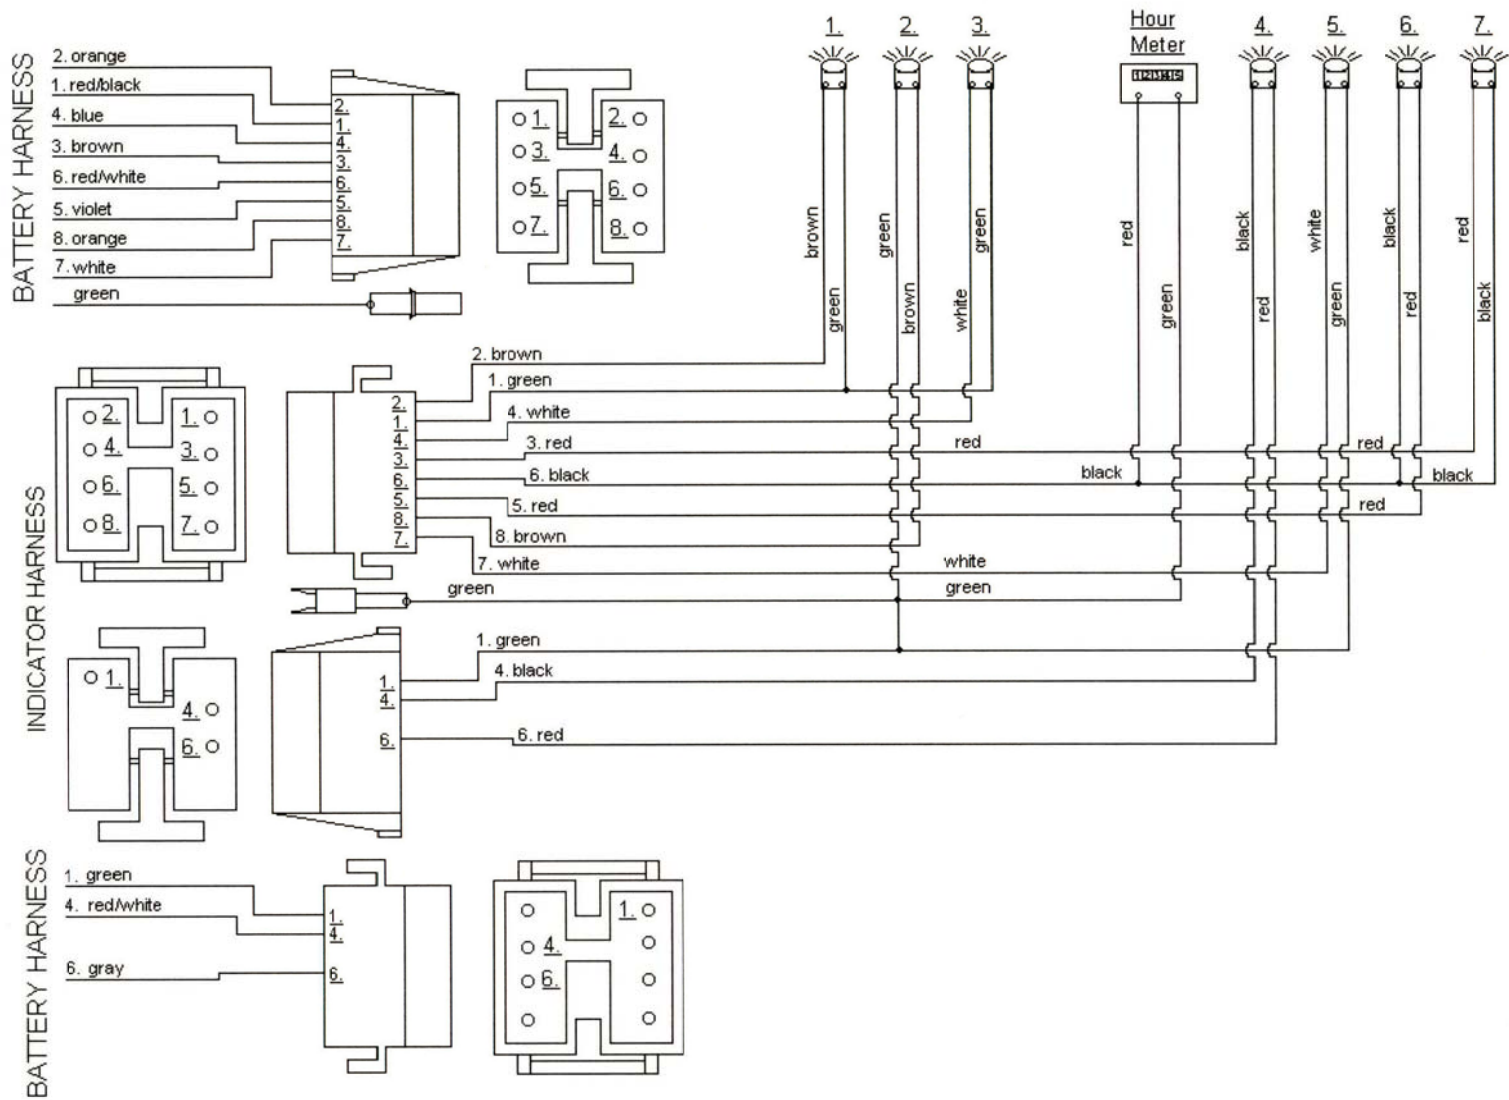

CUBCADETPARTSNMORE.COM

515-266-7944

NOTE: (A) REMOVE JUMPER FOR REAR P.T.O. INSTALLATION

PTO SWITCH	
OFF	C+D
ON	B+A
START	B+A+E

KEY SWITCH	
OFF	M+G
RUN w/LIGHTS	B+A+L
RUN	B+A
START	B+S

DASH LIGHTS	
1: DEPRESS LEFT PEDAL	5: AMP
2: DISENGAGE PTO	6: LOW FUEL
3: IN REVERSE	7: LOW OIL
4: WATER TEMP	

MODEL 2086 ENGINE HARNESS

DASH LIGHTS

1: DEPRESS LEFT PEDAL	5: AMP
2: DISENGAGE PTO	6: LOW FUEL
3: IN REVERSE	7: LOW OIL
4: WATER TEMP	

MODEL 2086
INDICATOR HARNESS