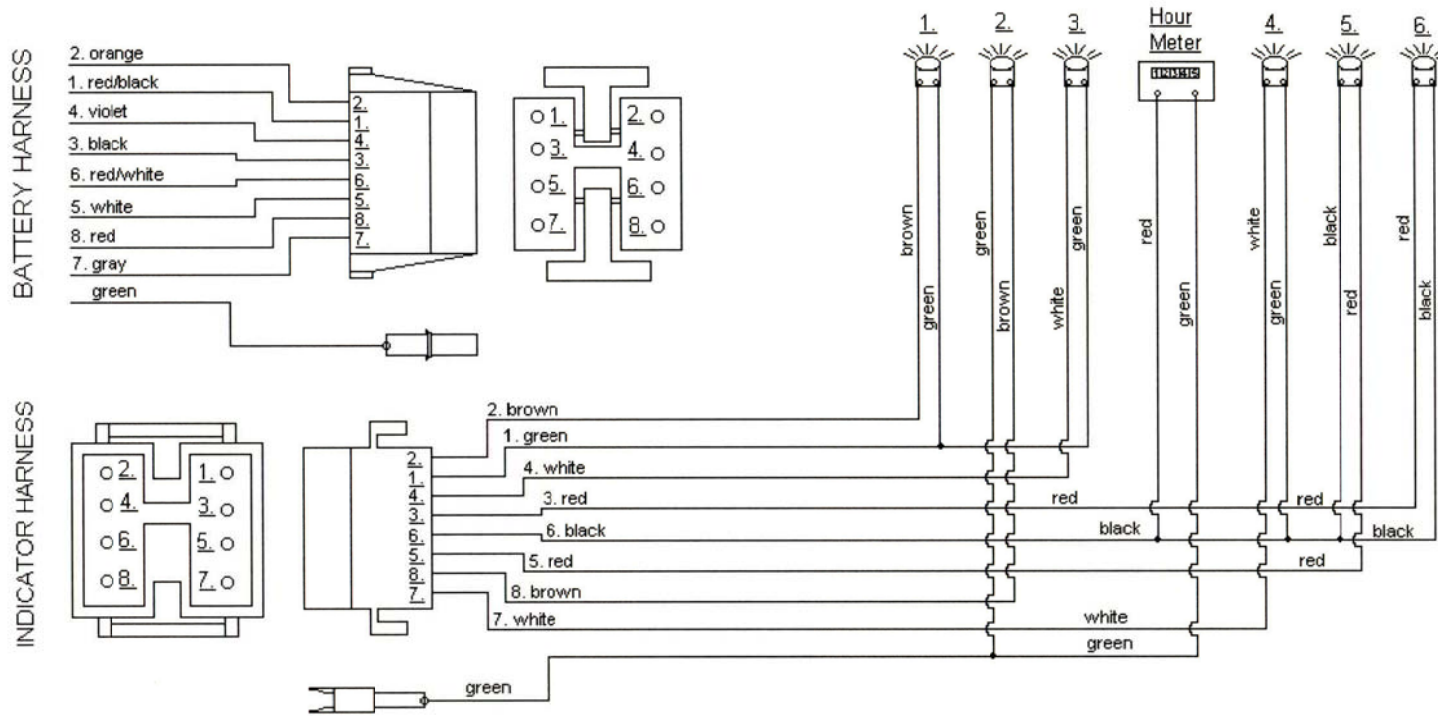

## 515-266-7944

PTO SWITCH	
OFF	C+D
ON	B+A
START	B+A+F

KEY SWITCH	
OFF	M+GROUND
RUN w/LIGHTS	B+R+L
RUN	B+R
START	B+S

DASH LIGHTS
1: DEPRESS LEFT PEDAL
2: DISENGAGE PTO
3: IN REVERSE
4: AMP
5: LOW FUEL
6: LOW OIL

# MODEL 2084 INDICATOR HARNESS

### DASH LIGHTS

- 1: DEPRESS LEFT PEDAL
- 2: DISENGAGE PTO
- 3: IN REVERSE
- 4: AMP
- 5: LOW FUEL
- 6: LOW OIL