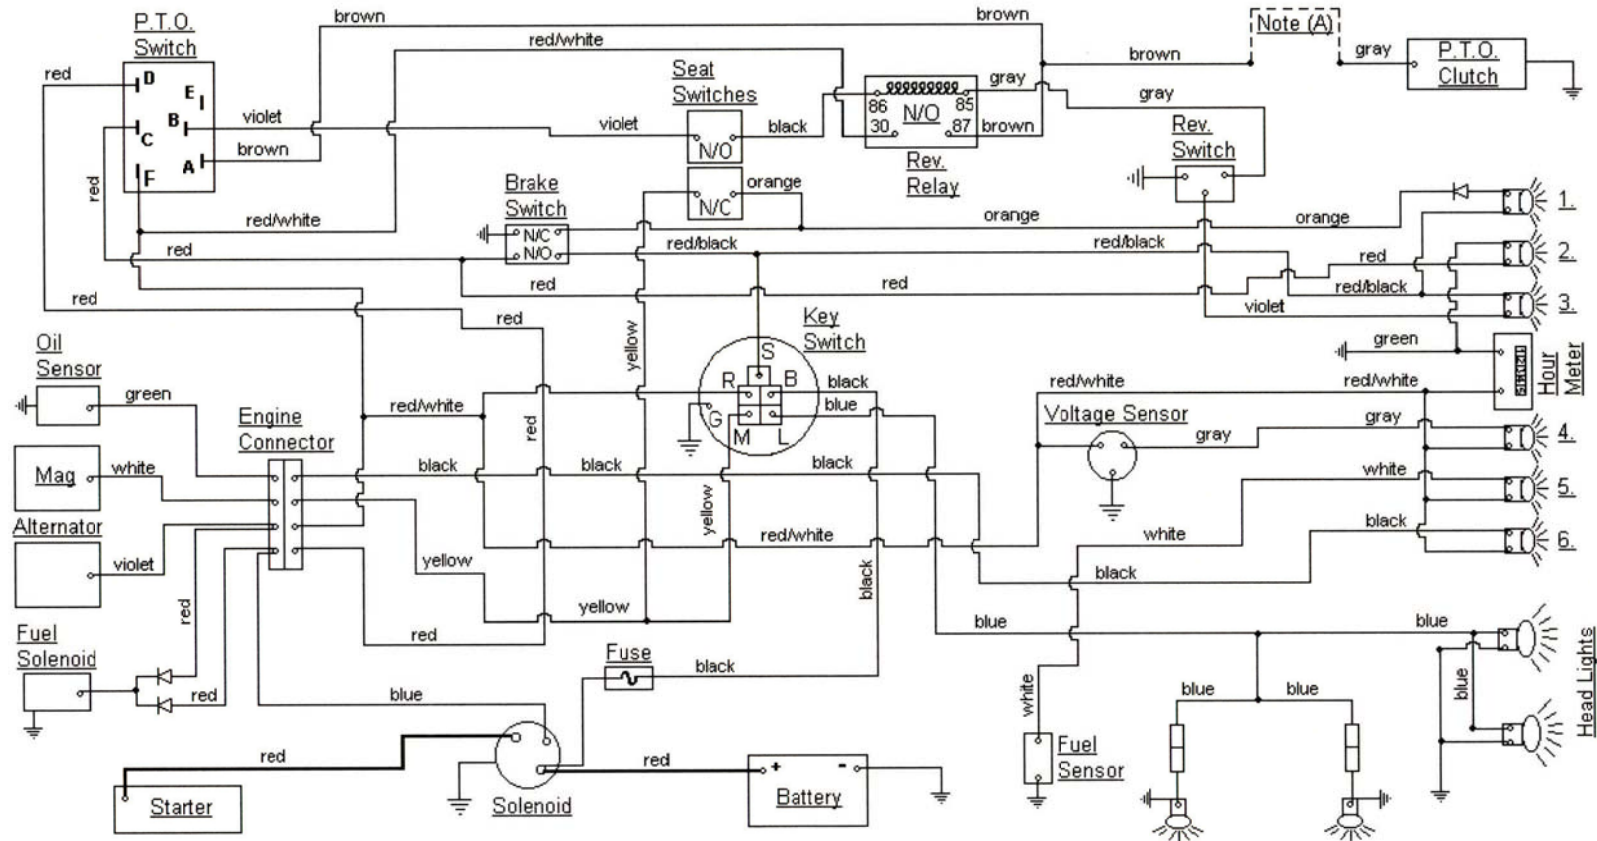

## 515-266-7944

PTO SWITCH	
OFF	C+D
ON	B+A
START	B+A+F

KEY SWITCH	
OFF	M+GROUND
RUN w/LIGHTS	B+R+L
RUN	B+R
START	B+S

DASH LIGHTS
1: DEPRESS LEFT PEDAL
2: DISENGAGE PTO
3: IN REVERSE
4: AMP
5: LOW FUEL
6: LOW OIL

# MODEL 2084 INDICATOR HARNESS

### DASH LIGHTS

- 1: DEPRESS LEFT PEDAL
- 2: DISENGAGE PTO
- 3: IN REVERSE
- 4: AMP
- 5: LOW FUEL
- 6: LOW OIL