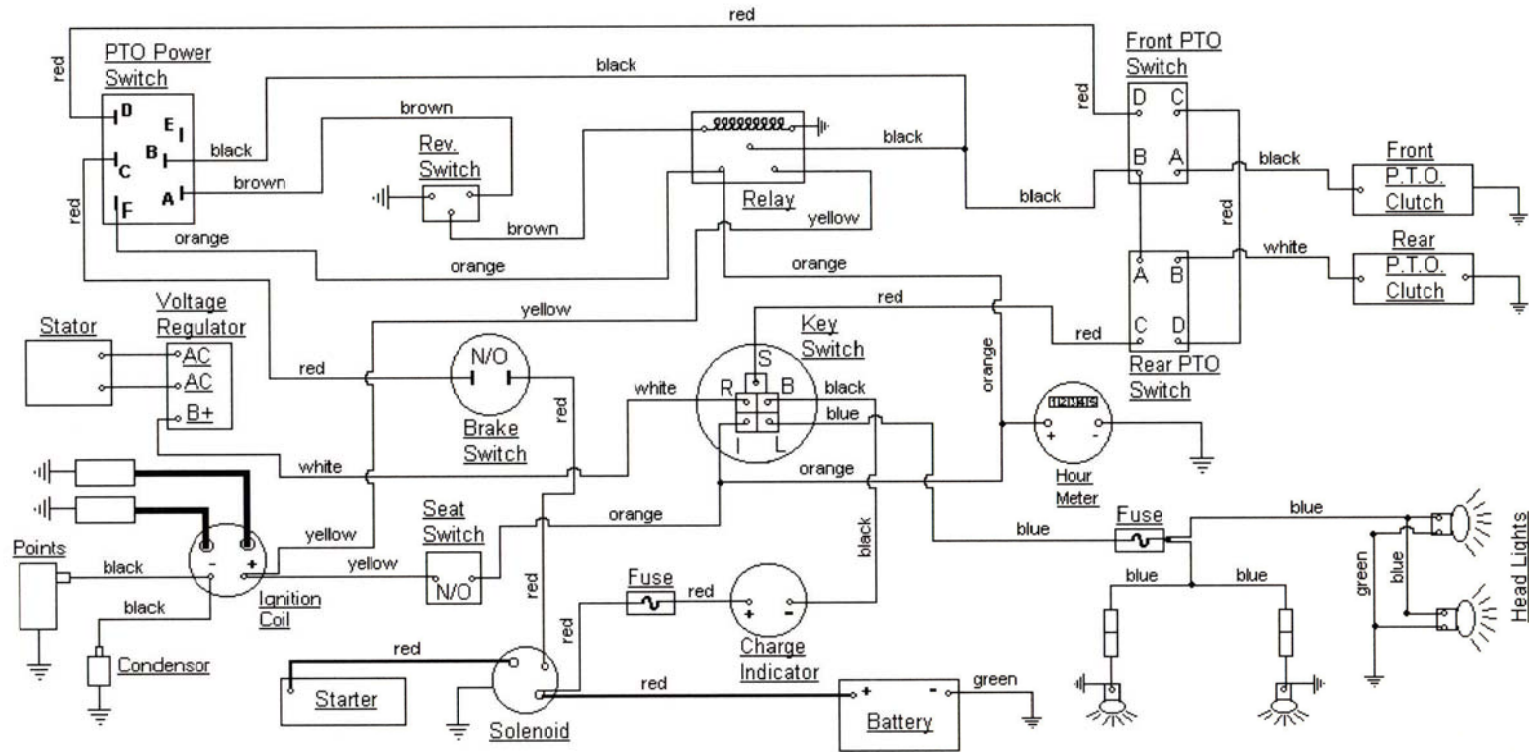

CUBCADETPARTSNMORE.COM

515-266-7944

PTO SWITCH	
OFF	C+D
ON	B+A
START	B+A+F

KEY SWITCH	
OFF	NONE
RUN w/LIGHTS	B+I+R+L
RUN	B+I+R
START	B+I+S

**MODEL 1914
(MODEL 2072 WITH LOW SERIAL
NUMBER AND ONAN ENGINE)**