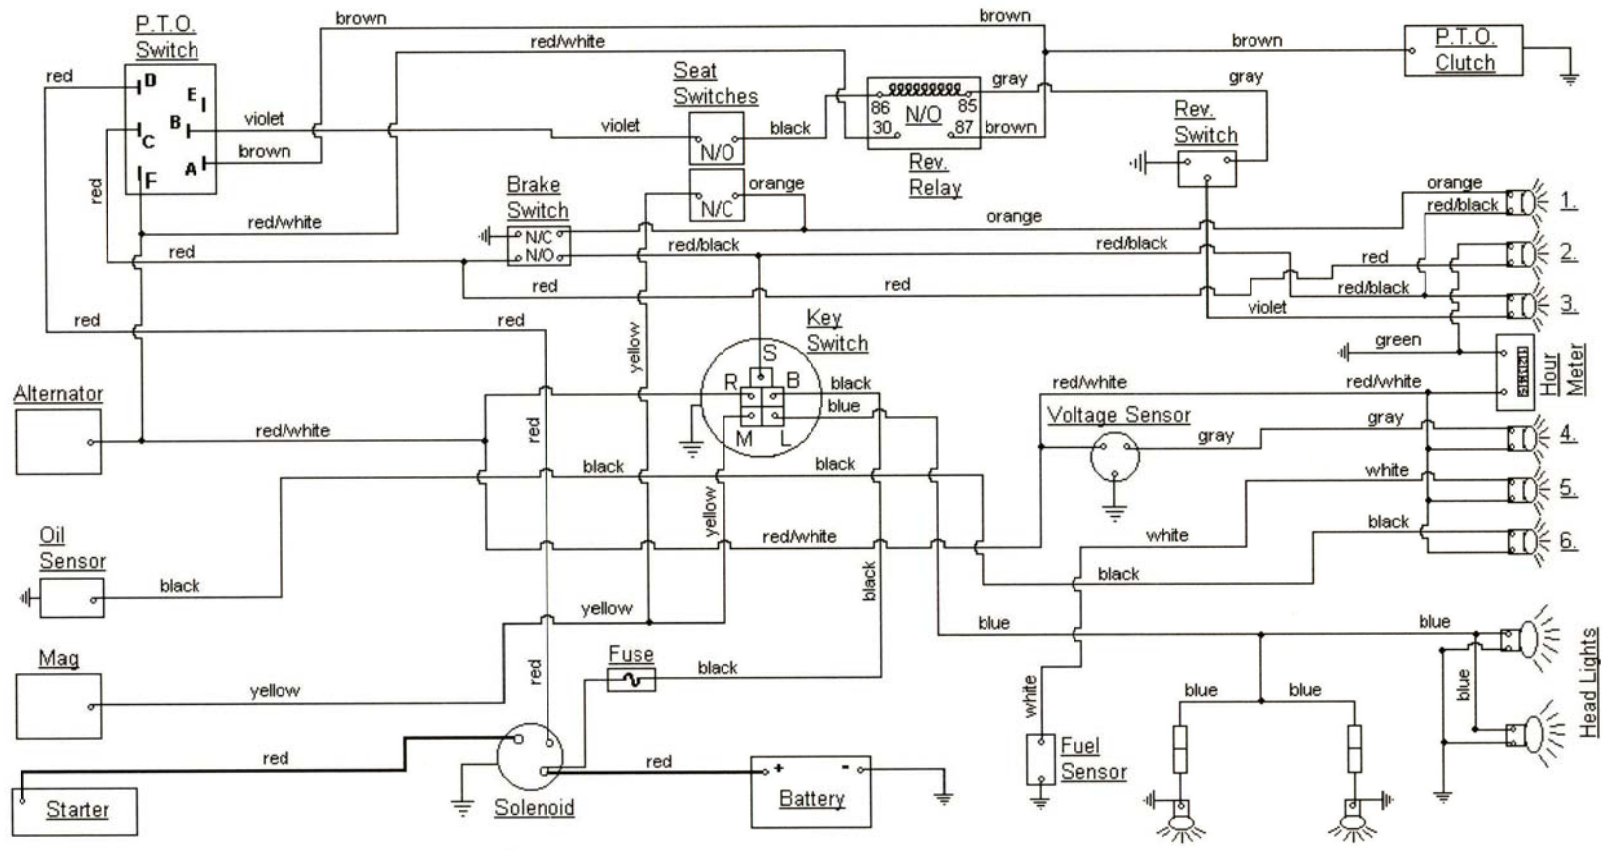

CUBCADETPARTSNMORE.COM

515-266-7944

PTO SWITCH

OFF	C+D
ON	B+A
START	B+A+F

KEY SWITCH

OFF	M+GROUND
RUN w/LIGHTS	B+R+L
RUN	B+R
START	B+S

DASH LIGHTS

1: DEPRESS LEFT PEDAL
2: DISENGAGE PTO
3: IN REVERSE
4: AMP
5: LOW FUEL
6: LOW OIL

MODEL 1862 INDICATOR HARNESS

- DASH LIGHTS**
- 1: DEPRESS LEFT PEDAL
 - 2: DISENGAGE PTO
 - 3: IN REVERSE
 - 4: AMP
 - 5: LOW FUEL
 - 6: LOW OIL