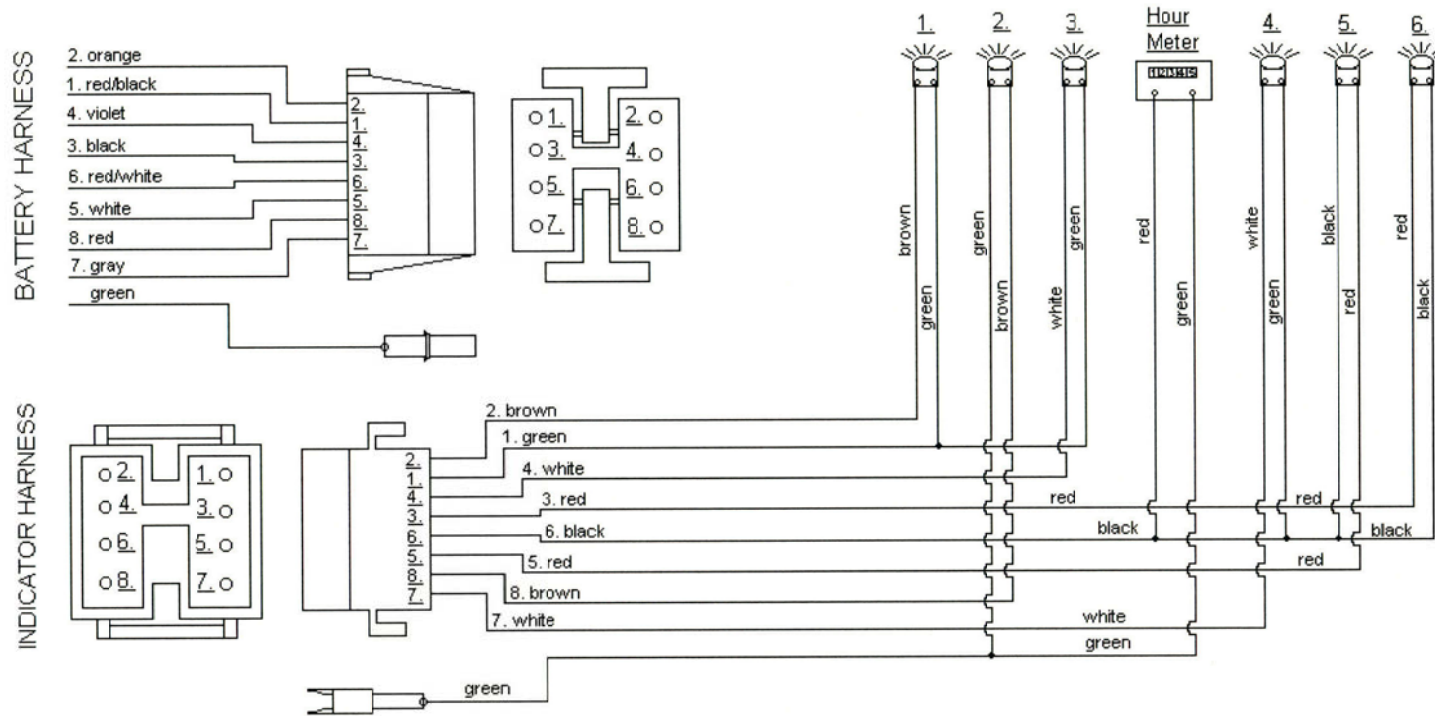

CUBCADETPARTSNMORE.COM

515-266-7944

PTO SWITCH

OFF	C+D
ON	B+A
START	B+A+F

KEY SWITCH

OFF	M+GROUND
RUN w/LIGHTS	B+R+L
RUN	B+R
START	B+S

DASH LIGHTS

1: DEPRESS LEFT PEDAL
2: DISENGAGE PTO
3: IN REVERSE
4: AMP
5: LOW FUEL
6: LOW OIL

MODEL 1862 INDICATOR HARNESS

- DASH LIGHTS**
- 1: DEPRESS LEFT PEDAL
 - 2: DISENGAGE PTO
 - 3: IN REVERSE
 - 4: AMP
 - 5: LOW FUEL
 - 6: LOW OIL