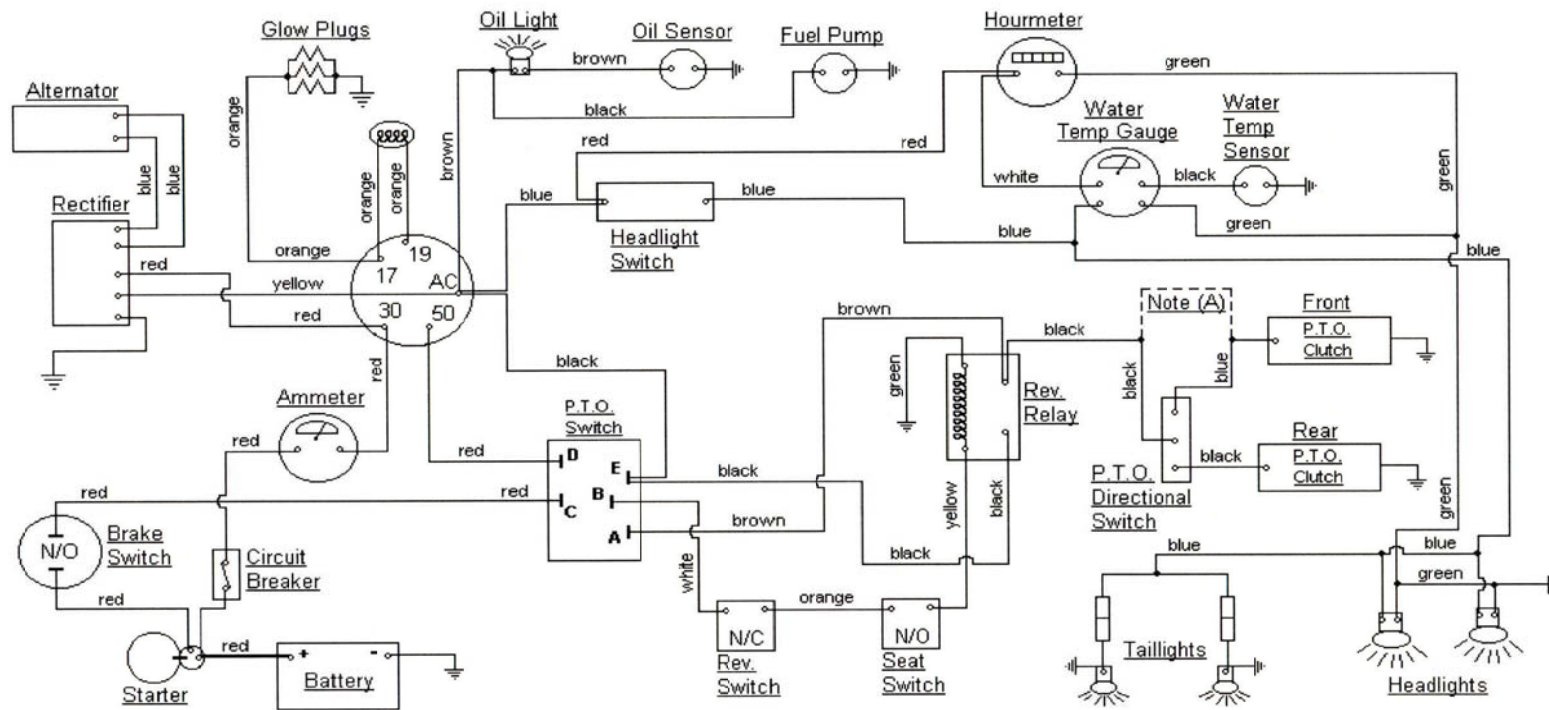

## 515-266-7944

PTO SWITCH	
OFF	C+D
ON	B+A
START	B+A+E

KEY SWITCH	
GLOW PLUG	30+19+AC
OFF	NONE
ON	30+AC
START	30+50+19+AC

**NOTE:** (A) REMOVE JUMPER FOR REAR P.T.O. INSTALLATION