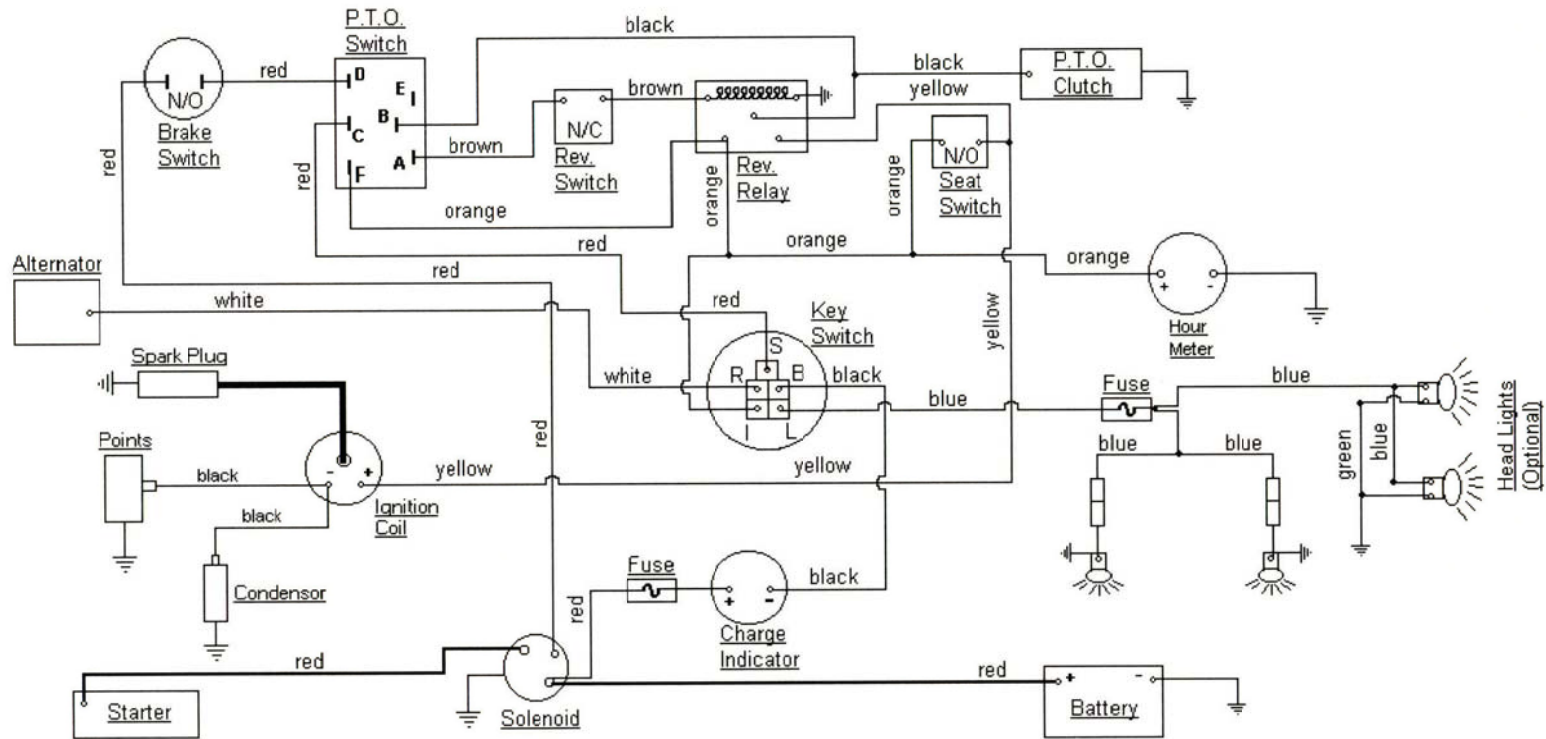

MODEL 1712

CUBCADETPARTSNMORE.COM

515-266-7944

P.T.O. SWITCH	
OFF	C+D
ON	B+A
START	B+A+F

KEY SWITCH	
OFF	NONE
RUN w/LIGHTS	B+I+R+L
RUN	B+I+R
START	B+I+S