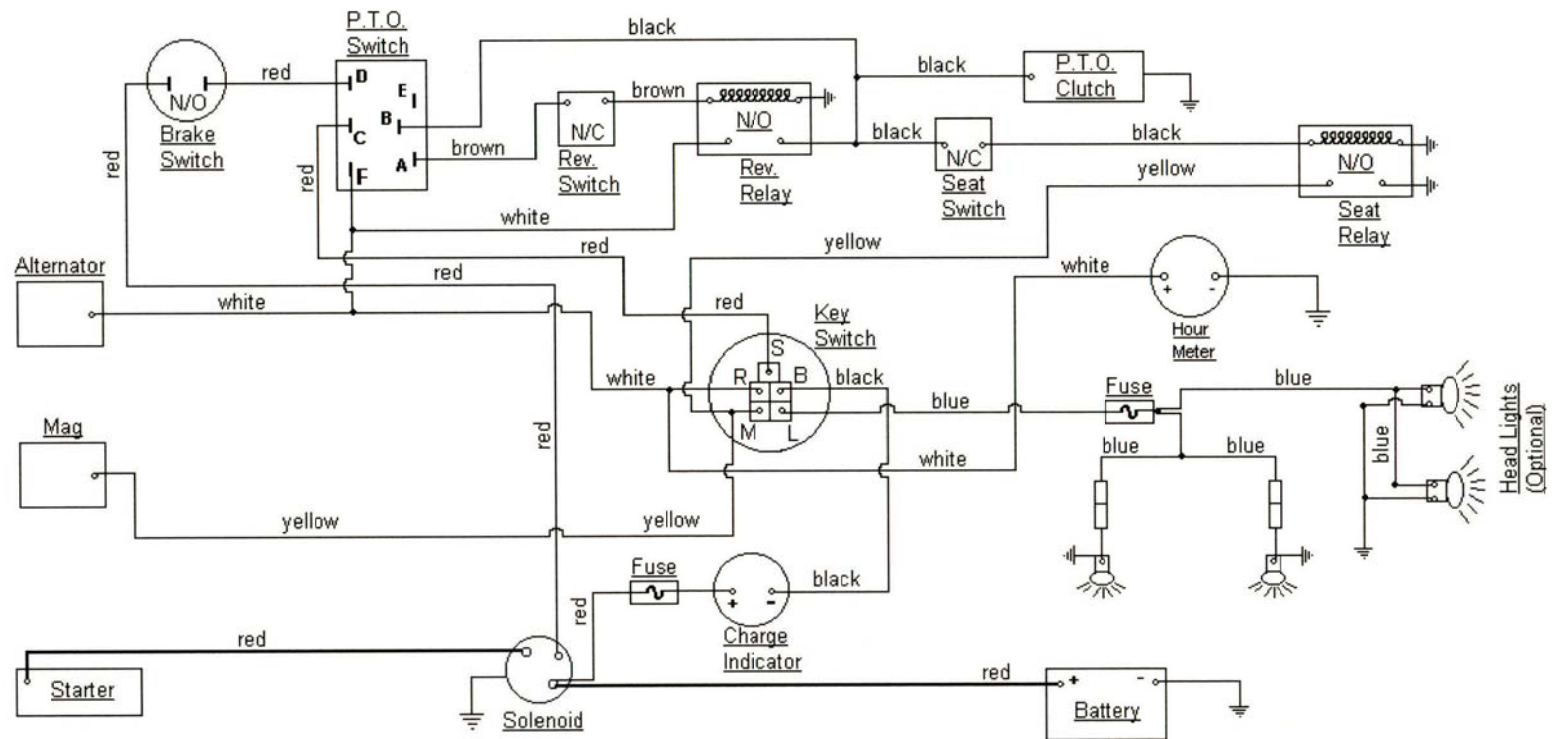

MODEL 1604

CUBCADETPARTSNMORE.COM  
515-266-7944

PTO SWITCH	
OFF	C+D
ON	B+A
START	B+A+F

KEY SWITCH	
OFF	M+GROUND
RUN w/LIGHTS	B+R+L
RUN	B+R
START	B+S

**NOTE:** HEADLIGHTS NOT STANDARD ON THE MODEL 482.