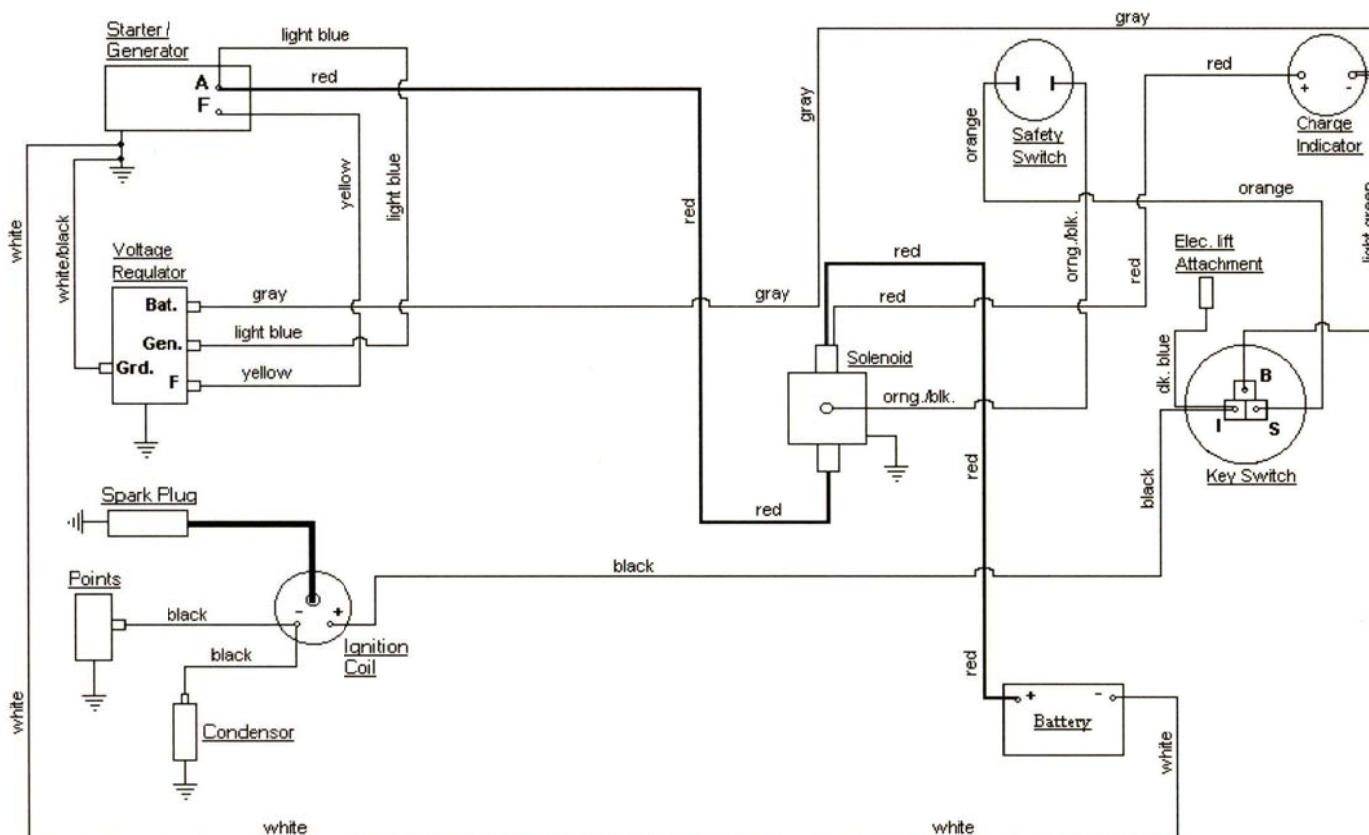

## 515-266-7944

MODEL 147

KEY SWITCH

|       |     |
|-------|-----|
| OFF   | B   |
| ON    | B+I |
| START | B+S |

Electric Lighting Wiring Diagram.

Electric Lift Wiring Diagram.