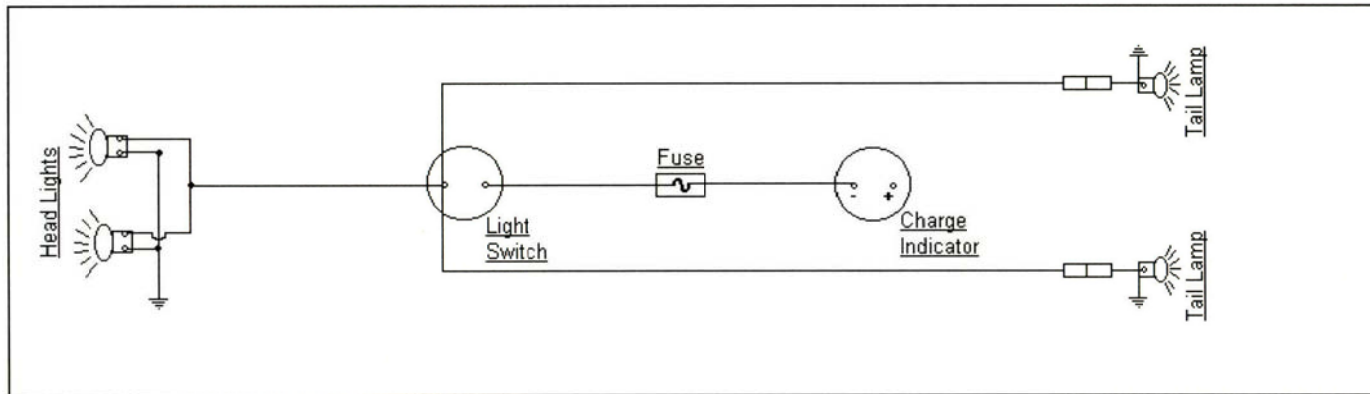

## 515-266-7944

MODEL 147

KEY SWITCH

|       |     |
|-------|-----|
| OFF   | B   |
| ON    | B+I |
| START | B+S |

Electric Lighting Wiring Diagram.

Electric Lift Wiring Diagram.