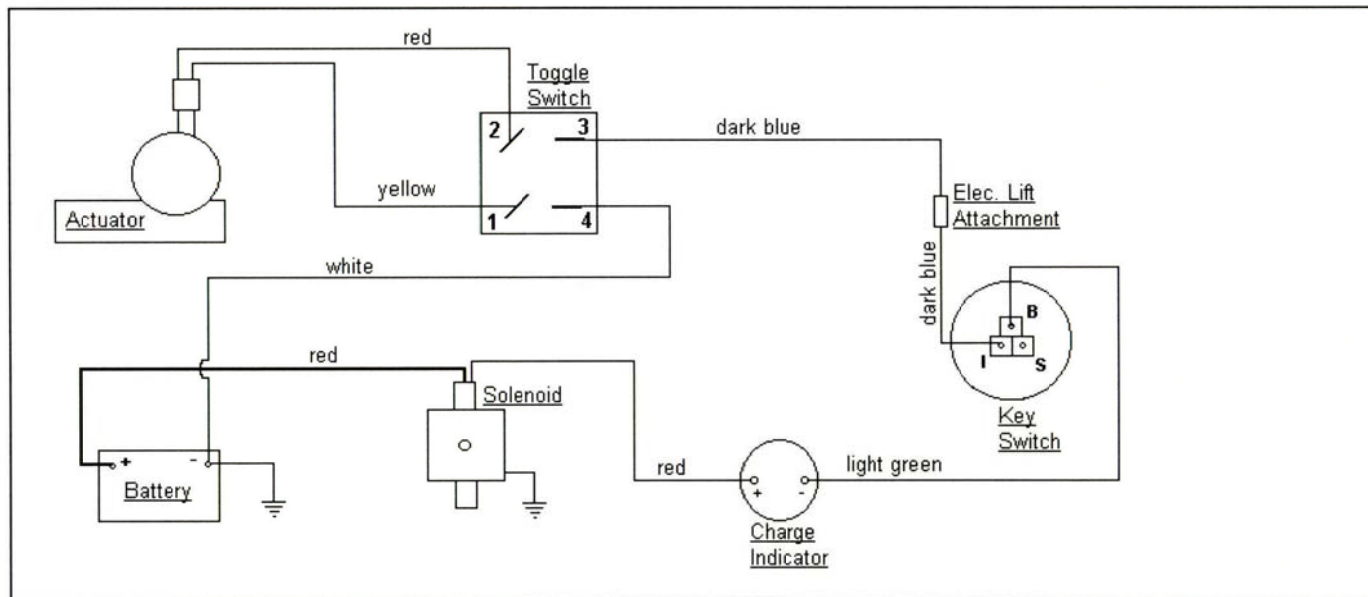

## 515-266-7944

MODEL 147

KEY SWITCH

|       |     |
|-------|-----|
| OFF   | B   |
| ON    | B+I |
| START | B+S |

Electric Lighting Wiring Diagram.

Electric Lift Wiring Diagram.