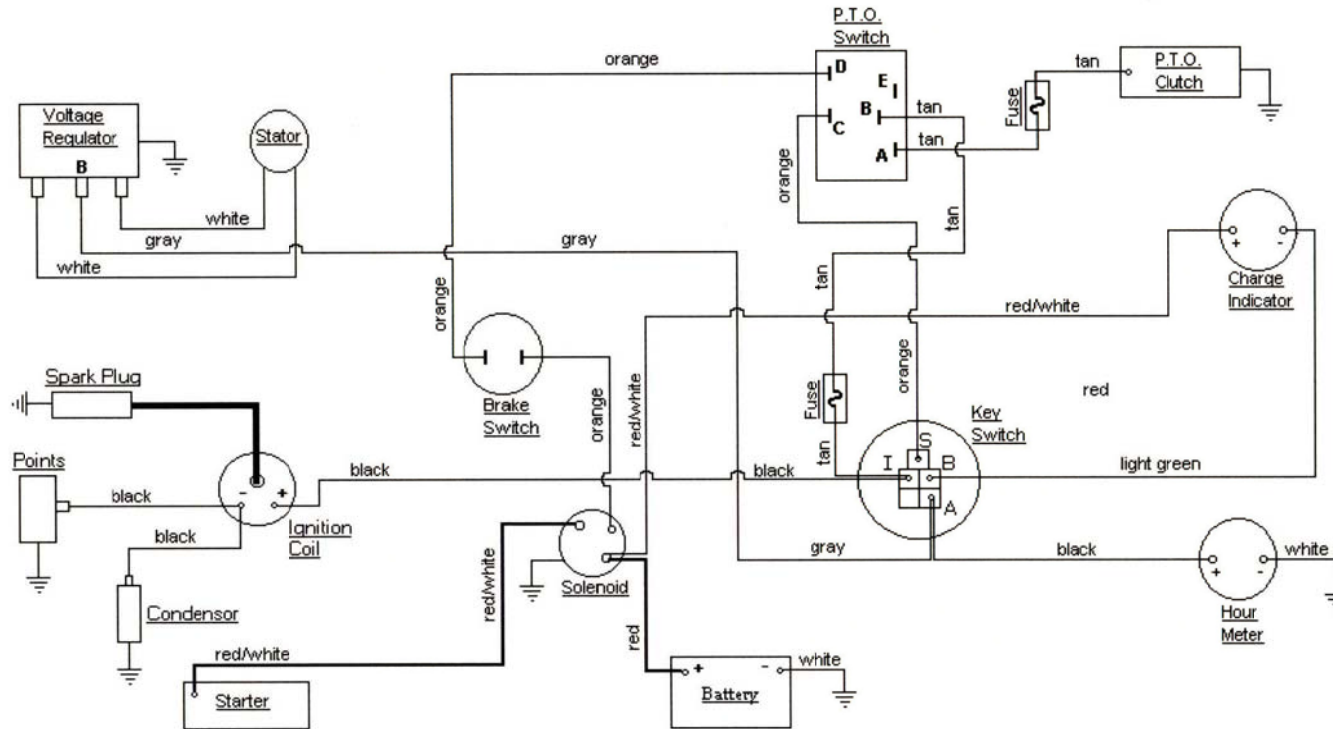

MODELS 1450

CUBCADETPARTSNMORE.COM

515-266-7944

P.T.O. SWITCH	
OFF	B+E, C+D
ON	B+A

KEY SWITCH	
OFF	NONE
RUN	B+I+A
START	B+I+S

Electric Lighting Wiring Diagram.

Electric Lift Wiring Diagram.