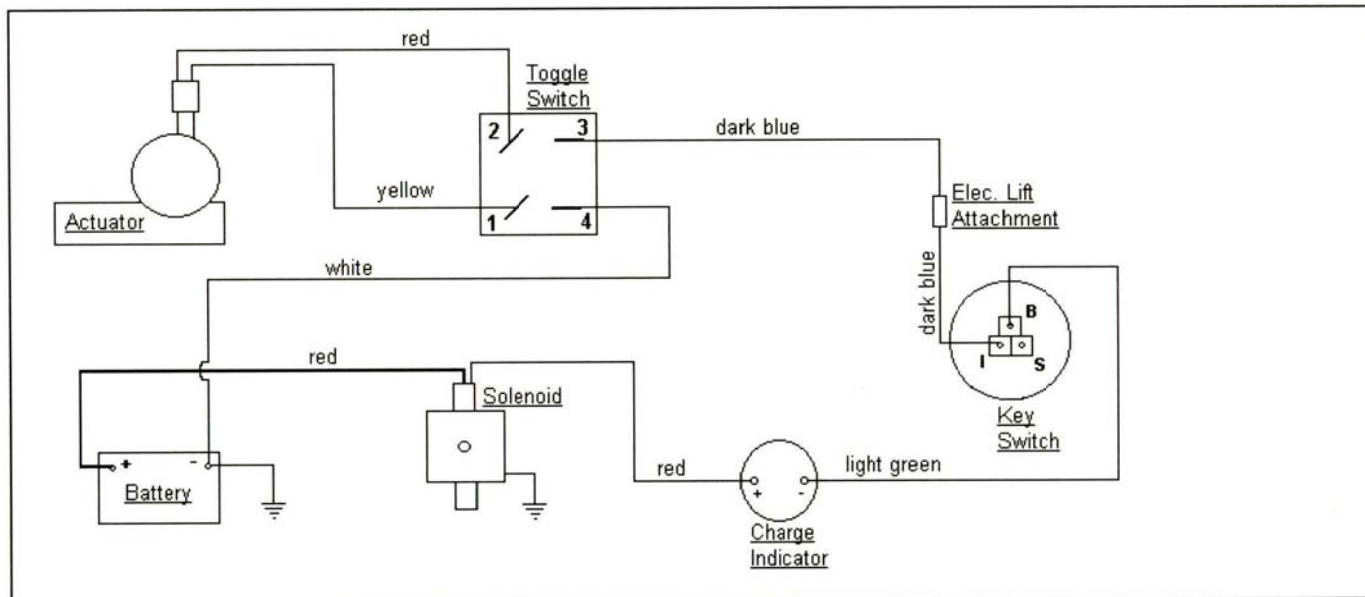

MODELS 1450

CUBCADETPARTSNMORE.COM

515-266-7944

P.T.O. SWITCH	
OFF	B+E, C+D
ON	B+A

KEY SWITCH	
OFF	NONE
RUN	B+I+A
START	B+I+S

Electric Lighting Wiring Diagram.

Electric Lift Wiring Diagram.