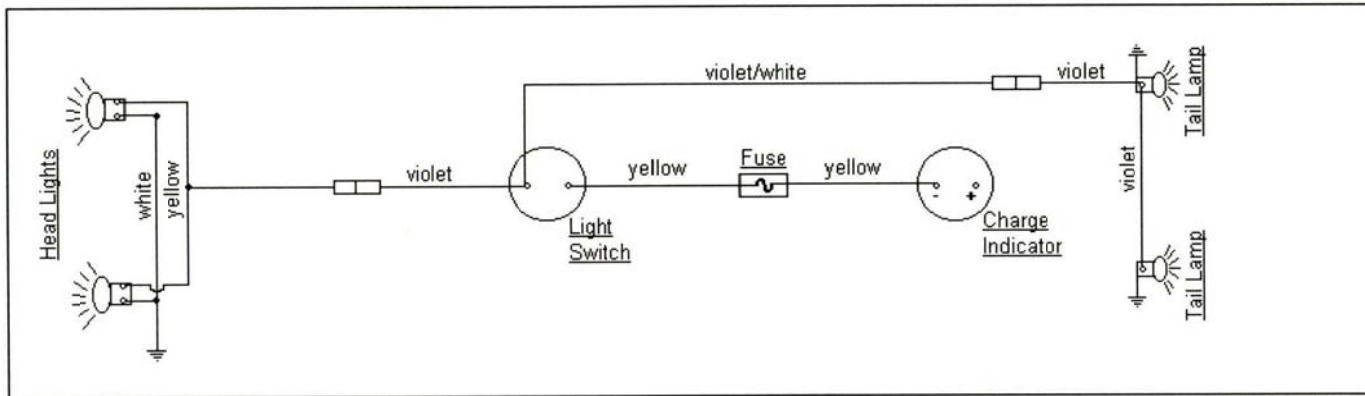

MODELS 1450

CUBCADETPARTSNMORE.COM

515-266-7944

P.T.O. SWITCH	
OFF	B+E, C+D
ON	B+A

KEY SWITCH	
OFF	NONE
RUN	B+I+A
START	B+I+S

Electric Lighting Wiring Diagram.

Electric Lift Wiring Diagram.