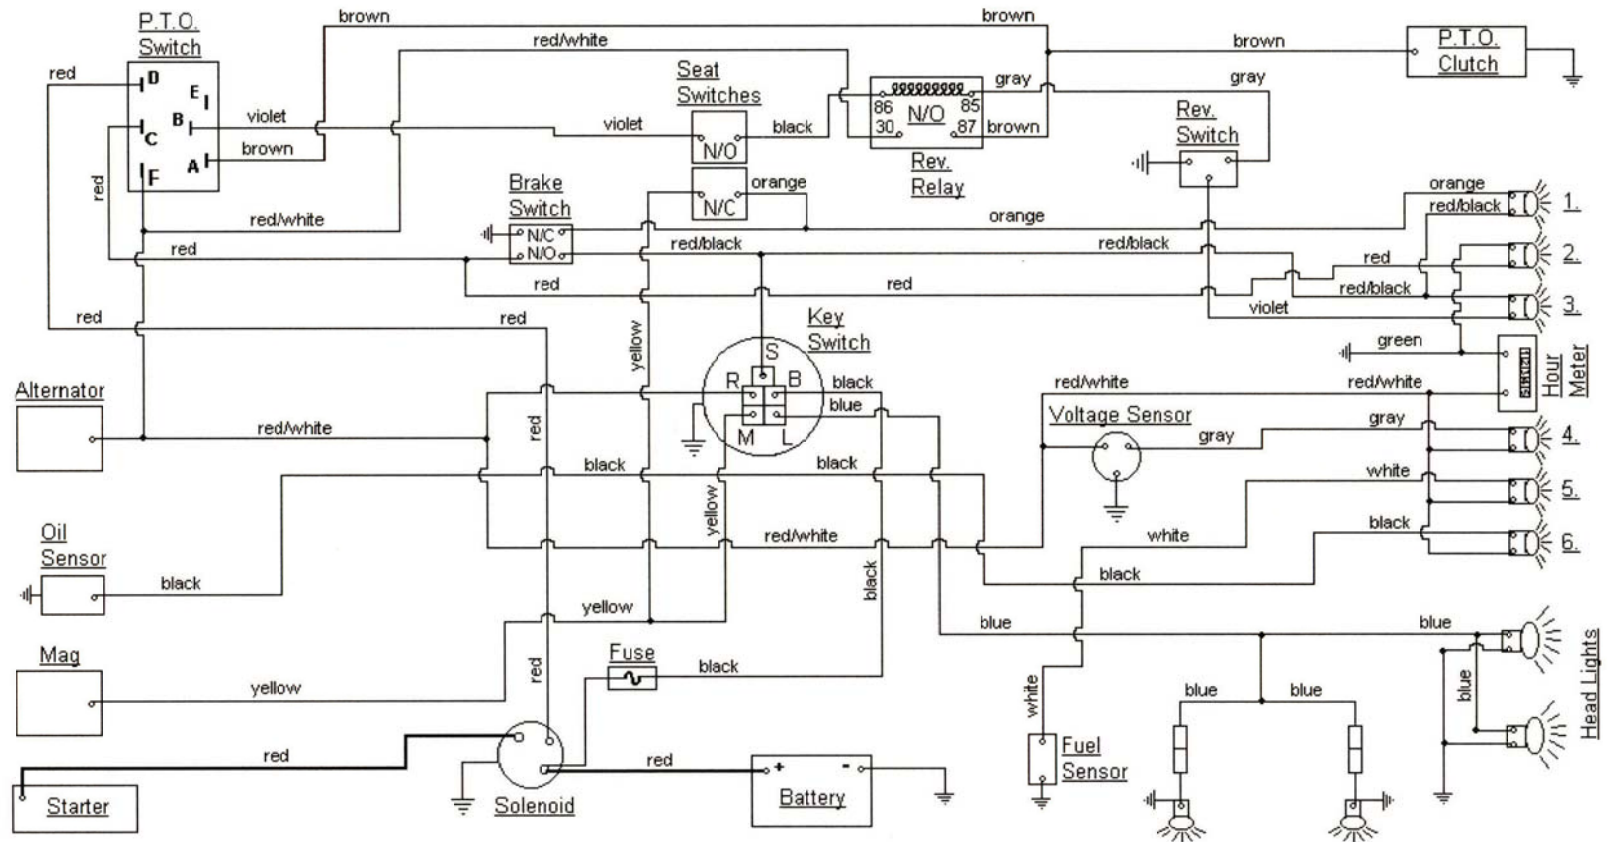

## 515-266-7944

PTO SWITCH	
OFF	C+D
ON	B+A
START	B+A+F

KEY SWITCH	
OFF	M+GROUND
RUN w/LIGHTS	B+R+L
RUN	B+R
START	B+S

DASH LIGHTS
1: DEPRESS LEFT PEDAL
2: DISENGAGE PTO
3: IN REVERSE
4: AMP
5: LOW FUEL
6: LOW OIL

**DASH LIGHTS**

- 1: DEPRESS LEFT PEDAL
- 2: DISENGAGE PTO
- 3: IN REVERSE
- 4: AMP
- 5: LOW FUEL
- 6: LOW OIL