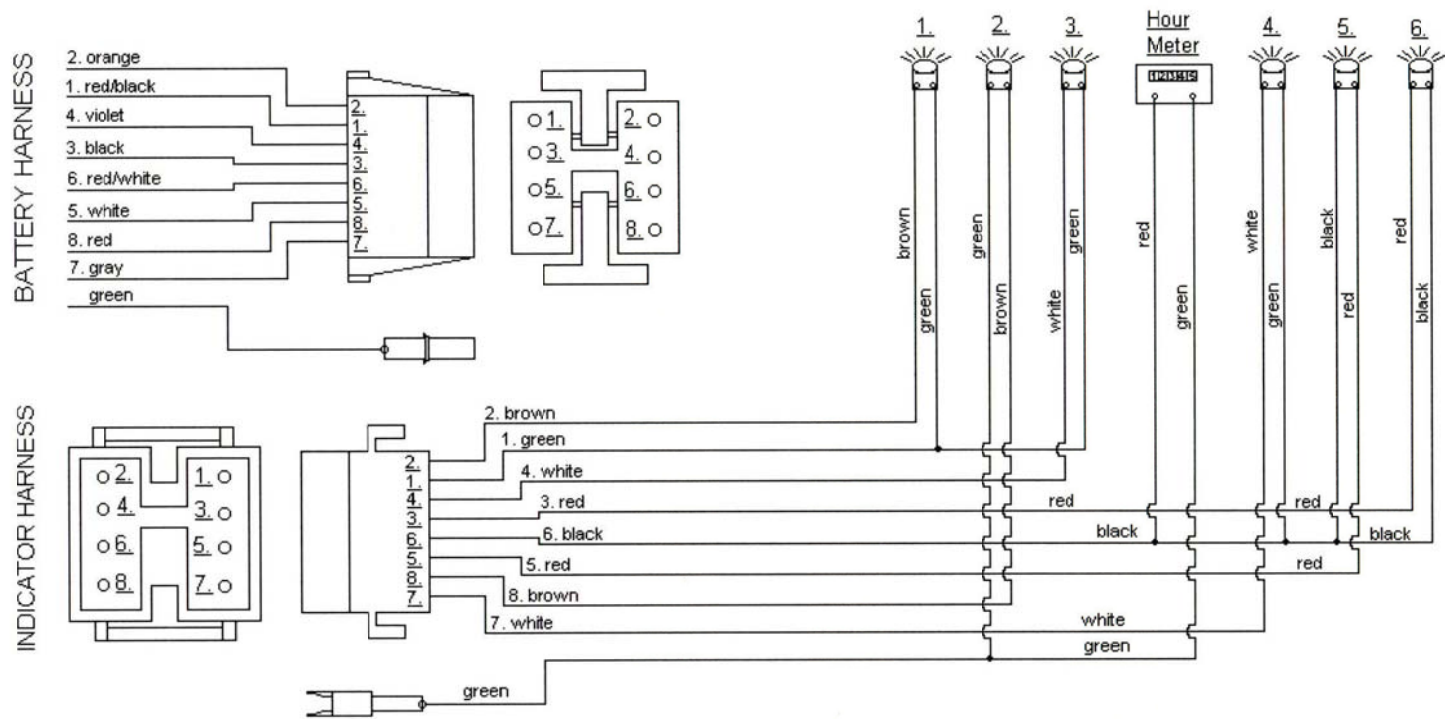

## 515-266-7944

PTO SWITCH	
OFF	C+D
ON	B+A
START	B+A+F

KEY SWITCH	
OFF	M+GROUND
RUN w/LIGHTS	B+R+L
RUN	B+R
START	B+S

DASH LIGHTS
1: DEPRESS LEFT PEDAL
2: DISENGAGE PTO
3: IN REVERSE
4: AMP
5: LOW FUEL
6: LOW OIL

**DASH LIGHTS**

- 1: DEPRESS LEFT PEDAL
- 2: DISENGAGE PTO
- 3: IN REVERSE
- 4: AMP
- 5: LOW FUEL
- 6: LOW OIL