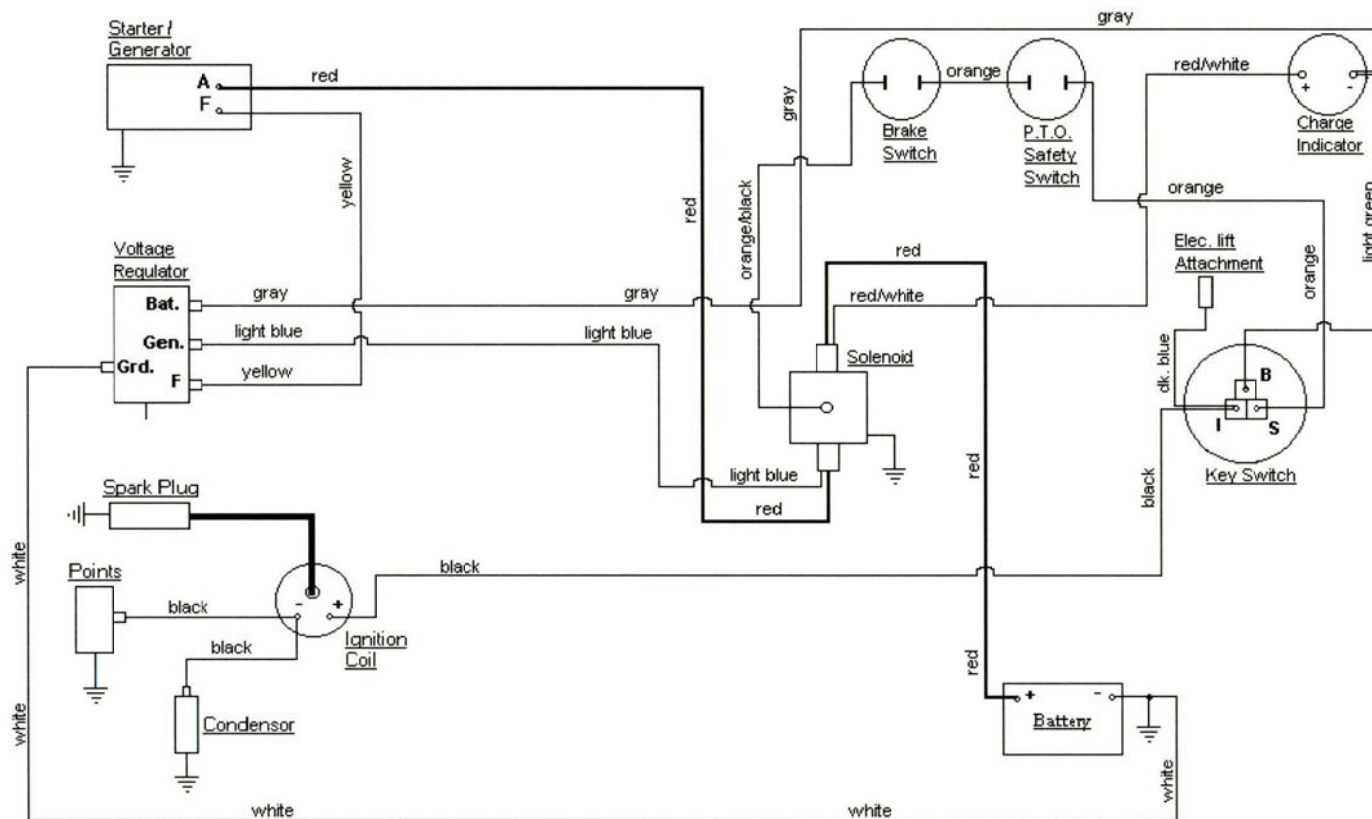

CUBCADETPARTSNMORE.COM

515-266-7944

MODEL 129

KEY SWITCH

OFF	B
ON	B+I
START	B+S

Electric Lighting Wiring Diagram.

Electric Lift Wiring Diagram.