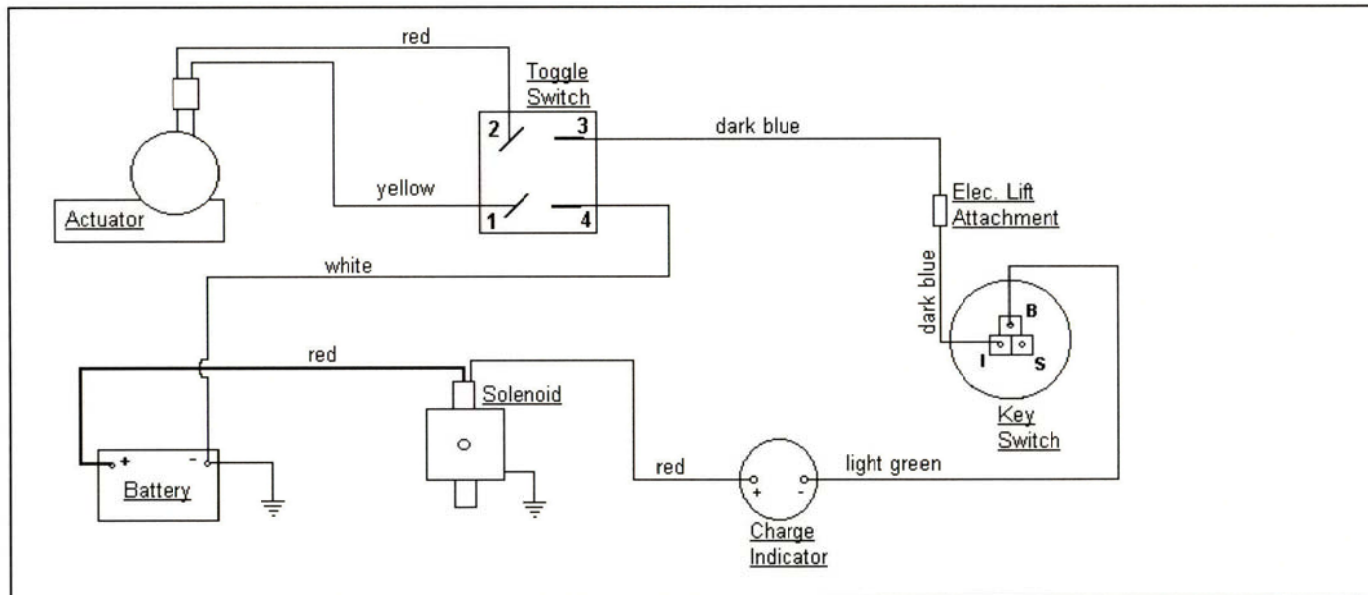

CUBCADETPARTSNMORE.COM

515-266-7944

MODEL 129

KEY SWITCH

OFF	B
ON	B+I
START	B+S

Electric Lighting Wiring Diagram.

Electric Lift Wiring Diagram.