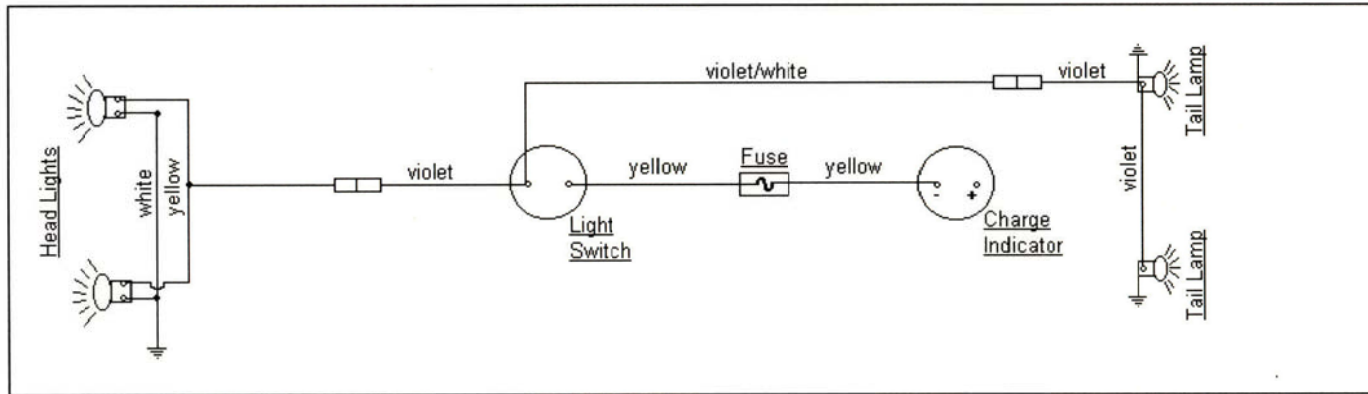

CUBCADETPARTSNMORE.COM

515-266-7944

MODEL 129

KEY SWITCH

OFF	B
ON	B+I
START	B+S

Electric Lighting Wiring Diagram.

Electric Lift Wiring Diagram.