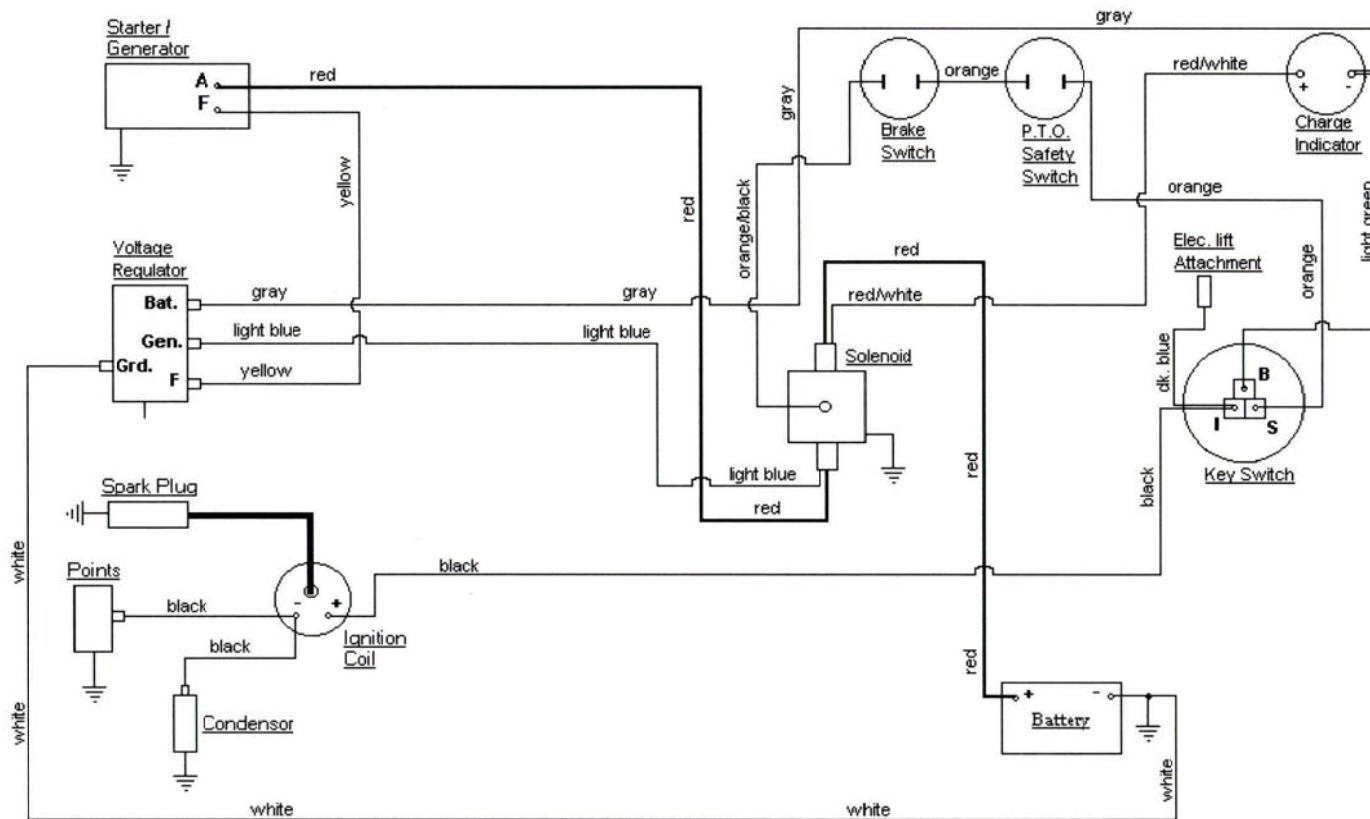

CUBCADETPARTSNMORE.COM

515-266-7944

MODEL 128

KEY SWITCH

OFF	B
ON	B+I
START	B+S

Electric Lighting Wiring Diagram.

Electric Lift Wiring Diagram.