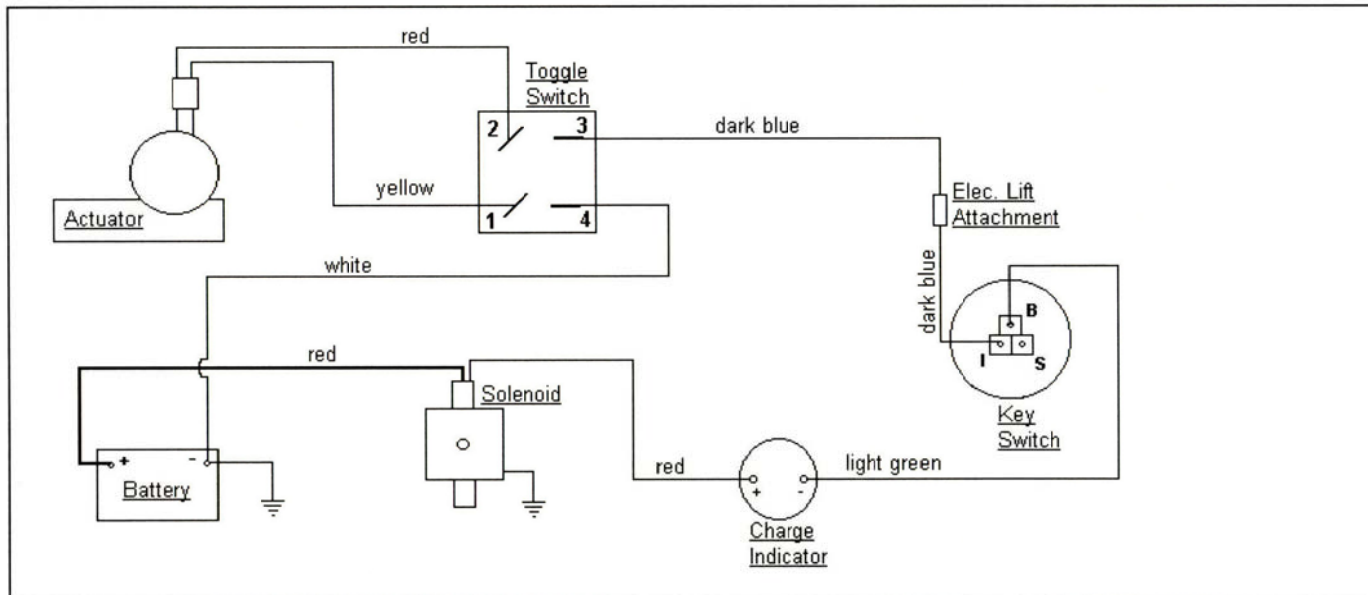

CUBCADETPARTSNMORE.COM

515-266-7944

MODEL 128

KEY SWITCH

OFF	B
ON	B+I
START	B+S

Electric Lighting Wiring Diagram.

Electric Lift Wiring Diagram.