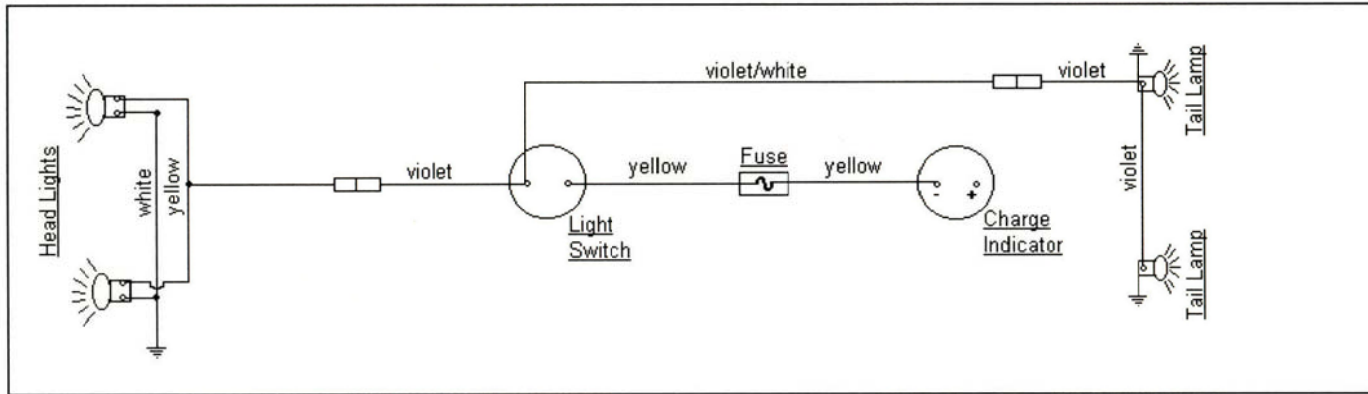

CUBCADETPARTSNMORE.COM

515-266-7944

MODEL 128

KEY SWITCH

OFF	B
ON	B+I
START	B+S

Electric Lighting Wiring Diagram.

Electric Lift Wiring Diagram.