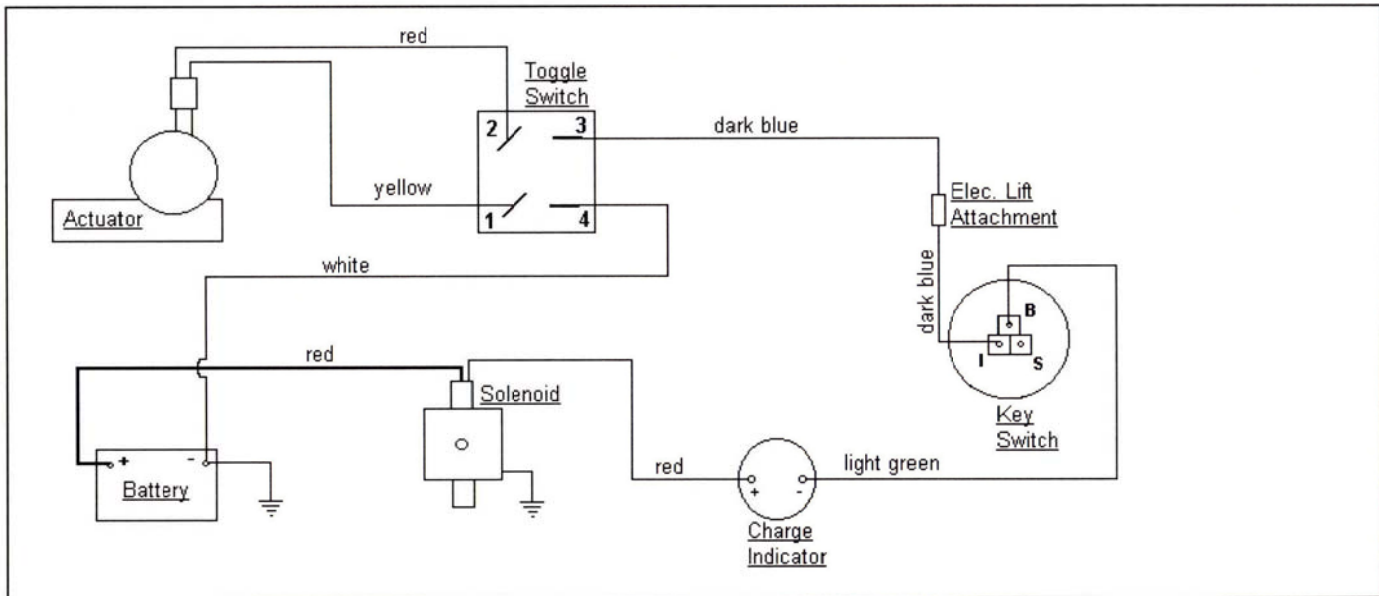

MODEL 1250

CUBCADETPARTSNMORE.COM

515-266-7944

P.T.O. SWITCH

OFF	B+E, C+D
ON	B+A

KEY SWITCH

OFF	NONE
RUN	B+I+A
START	B+I+S

Electric Lighting Wiring Diagram.

Electric Lift Wiring Diagram.