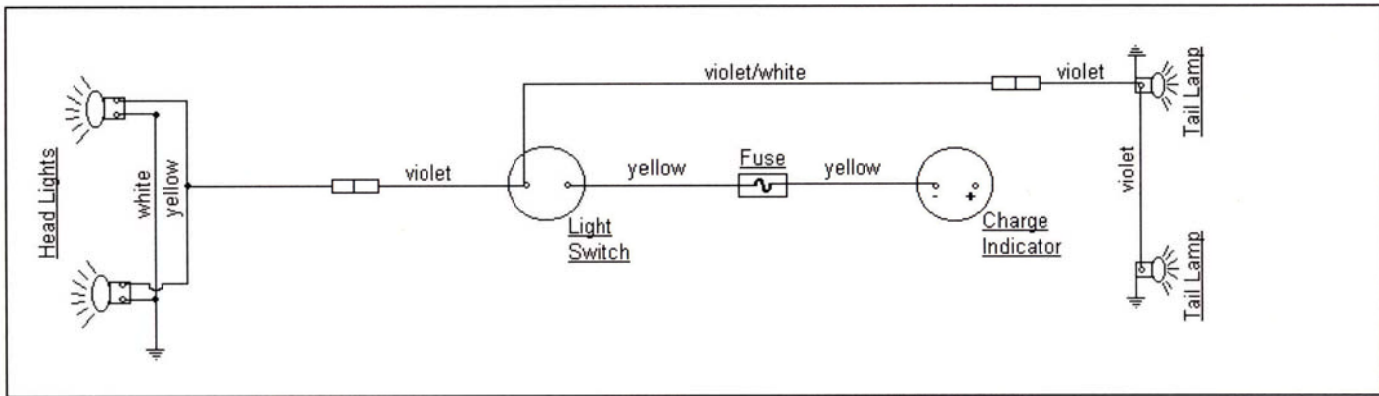

MODEL 1250

CUBCADETPARTSNMORE.COM

515-266-7944

P.T.O. SWITCH

OFF	B+E, C+D
ON	B+A

KEY SWITCH

OFF	NONE
RUN	B+I+A
START	B+I+S

Electric Lighting Wiring Diagram.

Electric Lift Wiring Diagram.