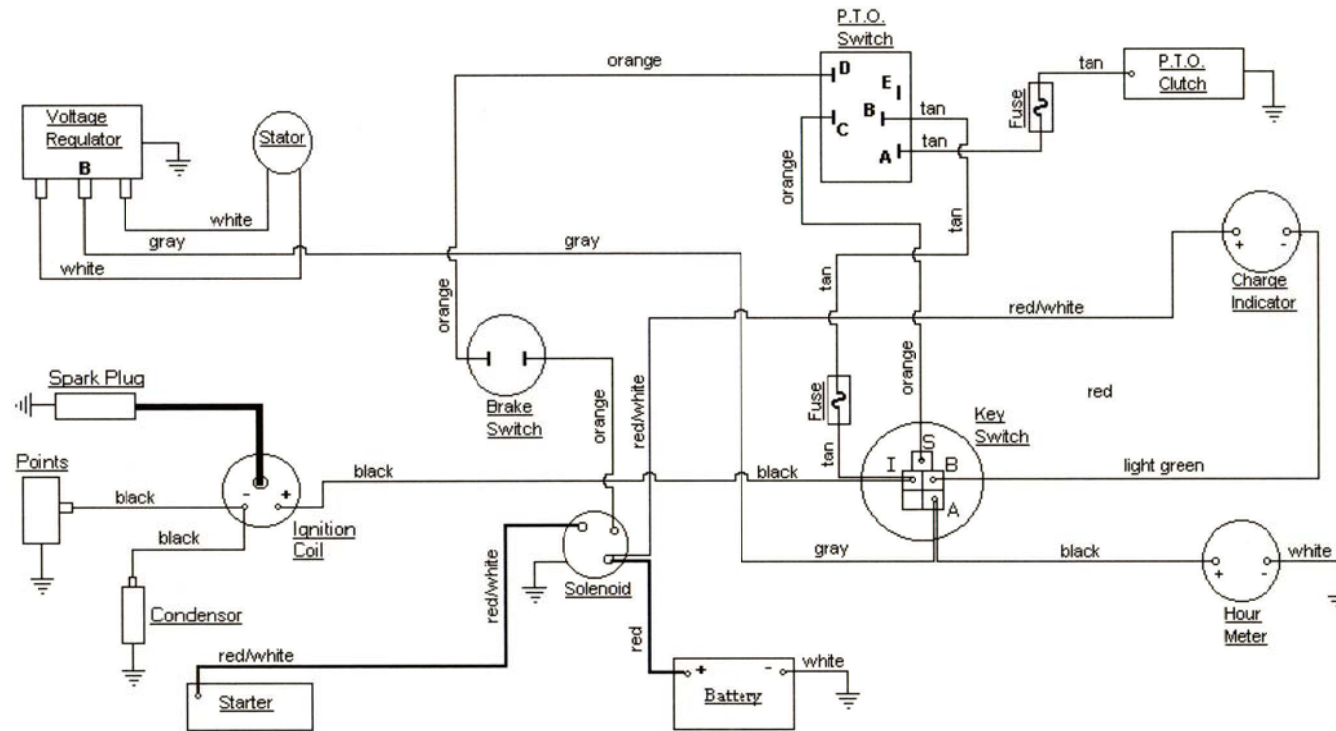

MODEL 1250

CUBCADETPARTSNMORE.COM

515-266-7944

P.T.O. SWITCH

OFF	B+E, C+D
ON	B+A

KEY SWITCH

OFF	NONE
RUN	B+I+A
START	B+I+S

Electric Lighting Wiring Diagram.

Electric Lift Wiring Diagram.