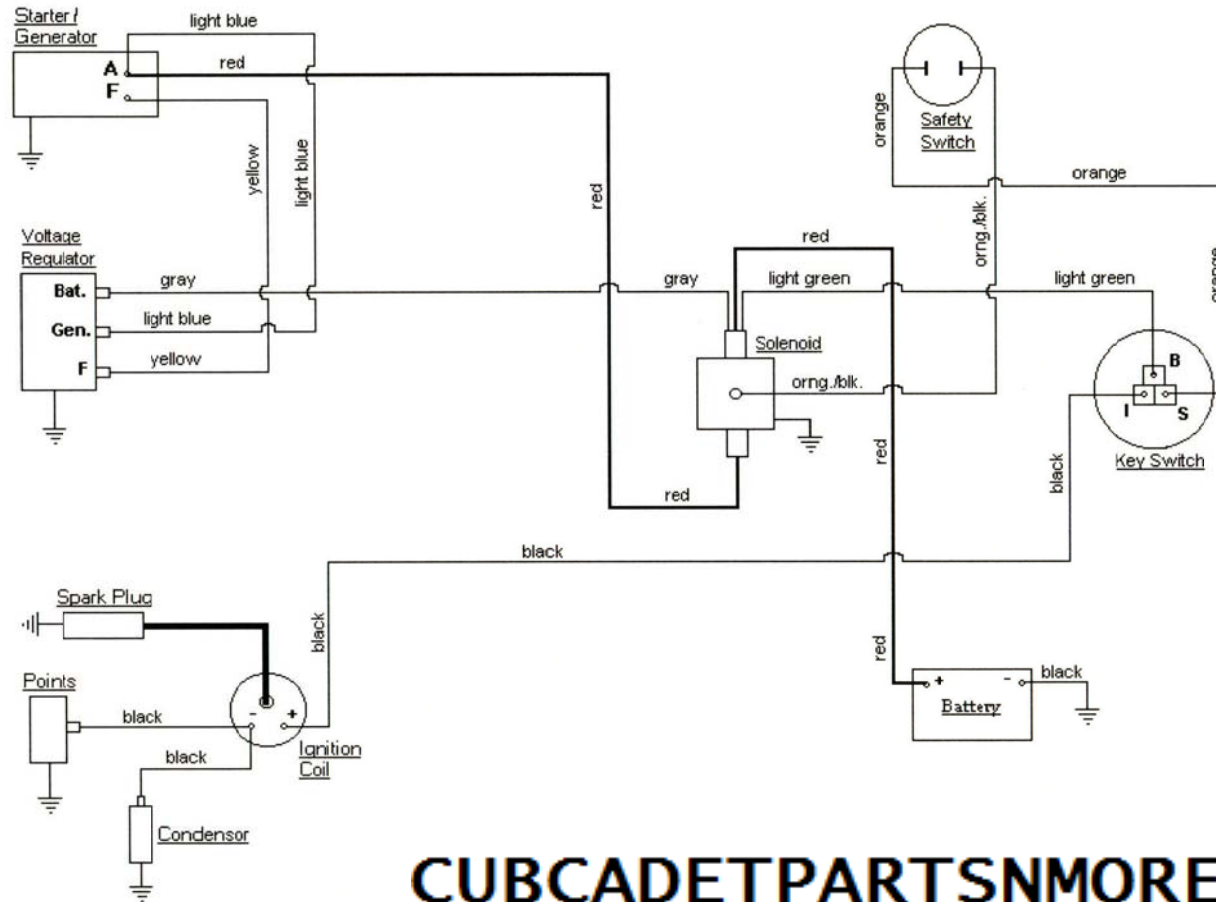

MODEL 122

CUBCADETPARTSNMORE.COM
515-266-7944

KEY SWITCH

OFF	B
ON	B+I
START	B+S