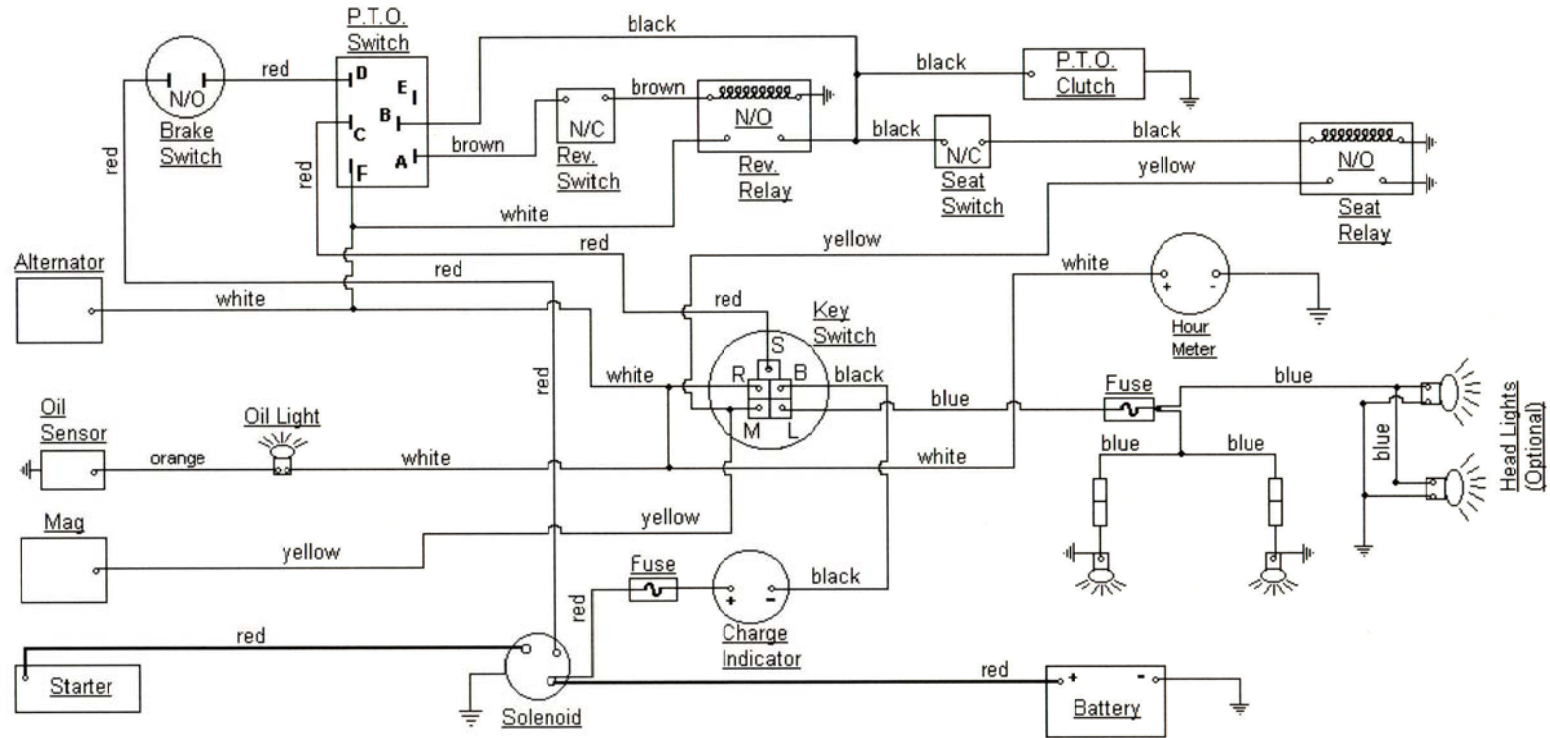

**MODEL 1210**  
**SERIAL NUMBER (750,038 - 756,999)**

PTO SWITCH	
OFF	C+D
ON	B+A
START	B+A+F

KEY SWITCH	
OFF	M+GROUND
RUN w/LIGHTS	B+R+L
RUN	B+R
START	B+S