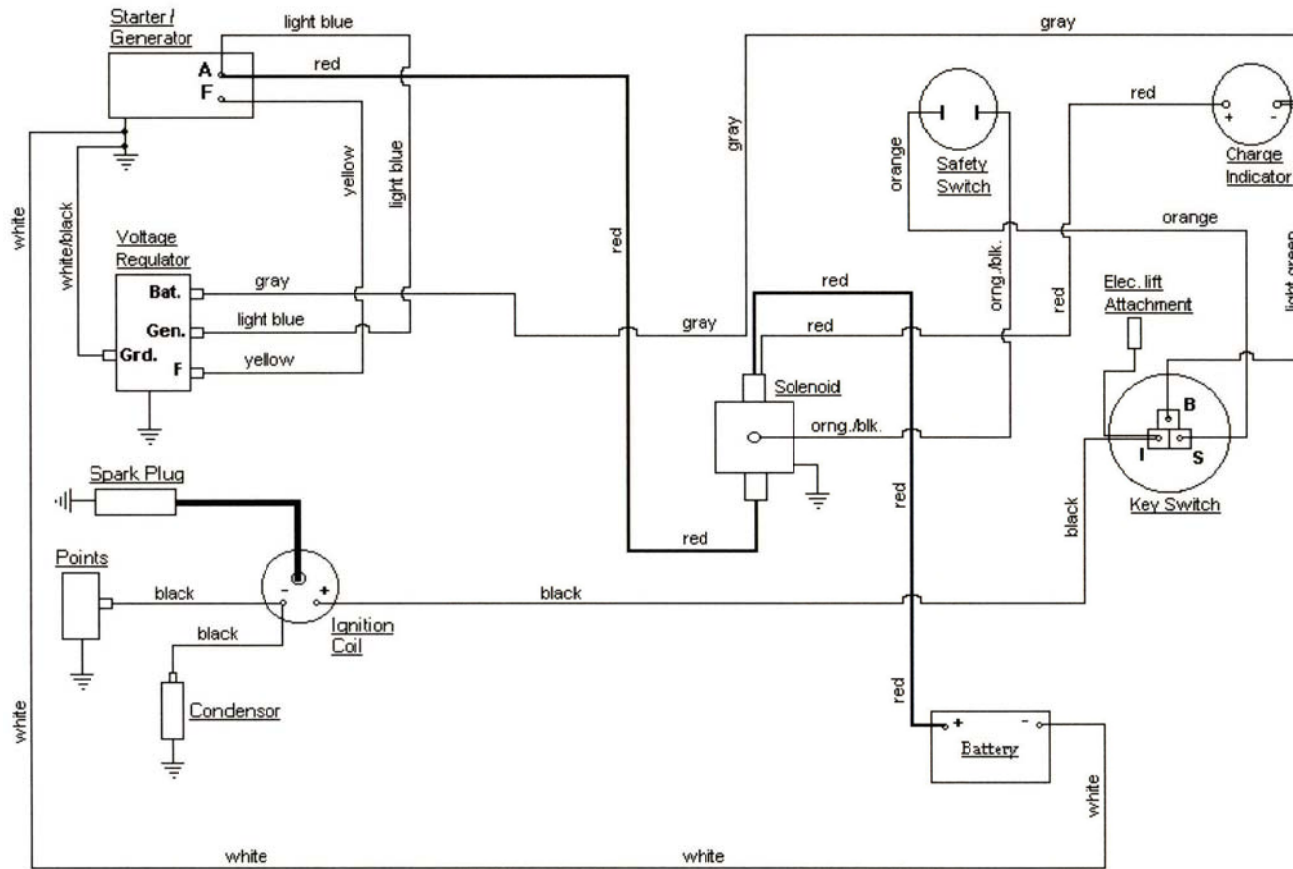

MODEL 104

KEY SWITCH	
OFF	B
ON	B+I
START	B+S