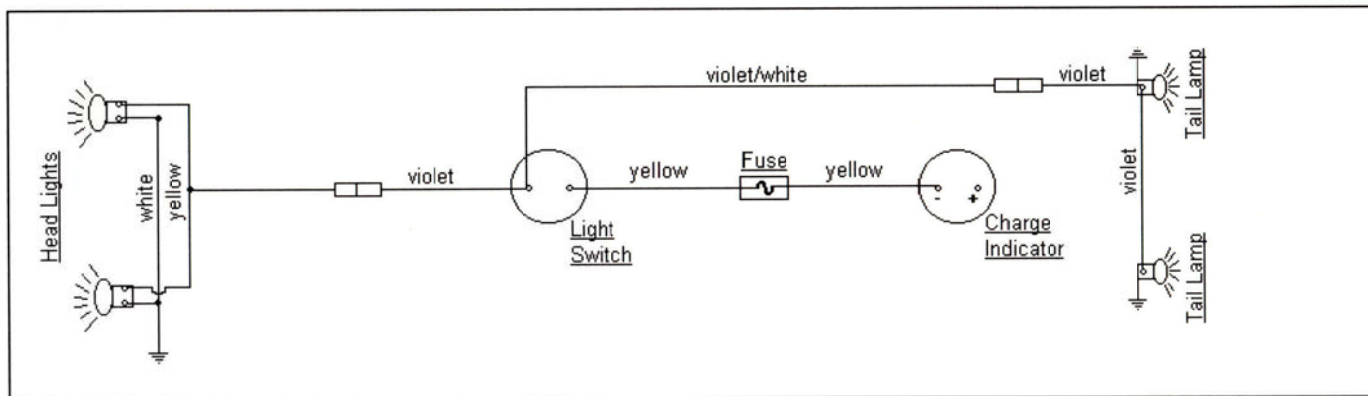

MODEL 1000

CUBCADETPARTSNMORE.COM

515-266-7944

P.T.O. SWITCH	
OFF	B+E, C+D
ON	B+A

KEY SWITCH	
OFF	NONE
RUN	B+I+A
START	B+I+S

Electric Lighting Wiring Diagram.

Electric Lift Wiring Diagram.