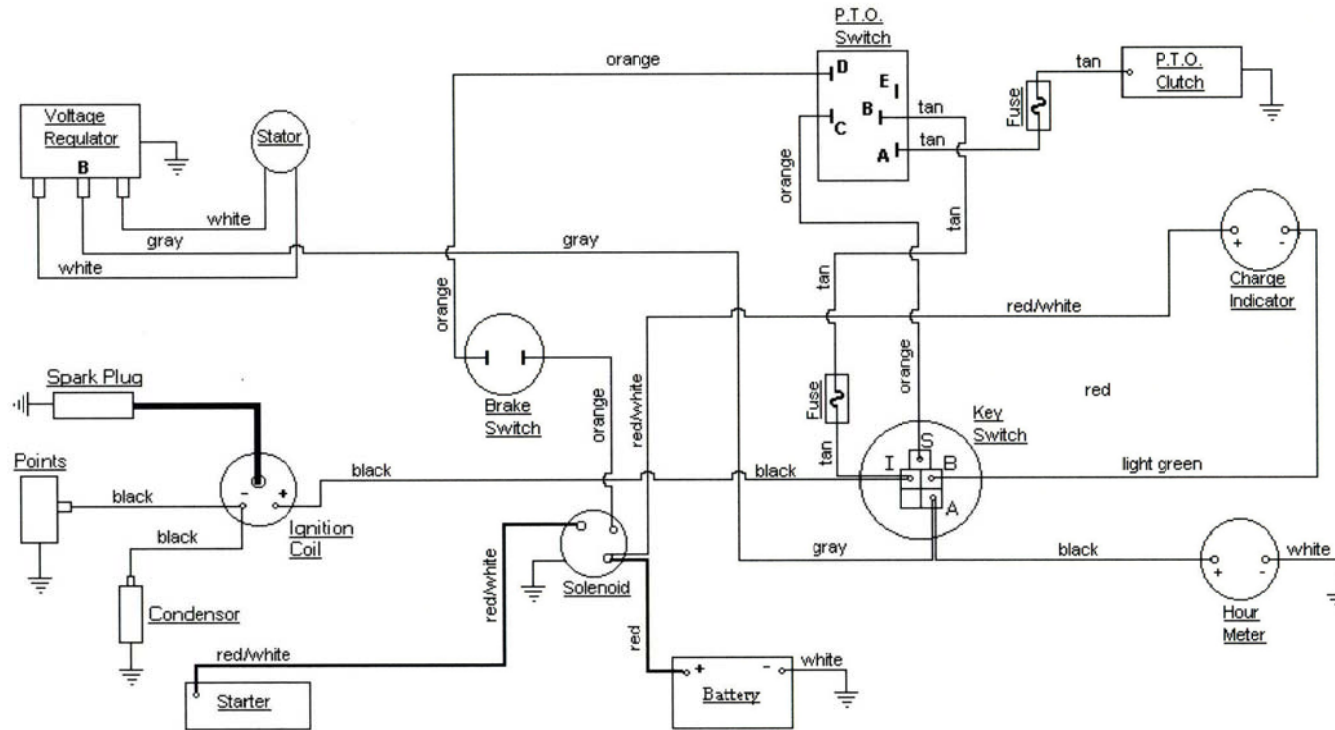

MODEL 1000

CUBCADETPARTSNMORE.COM

515-266-7944

P.T.O. SWITCH	
OFF	B+E, C+D
ON	B+A

KEY SWITCH	
OFF	NONE
RUN	B+I+A
START	B+I+S

Electric Lighting Wiring Diagram.

Electric Lift Wiring Diagram.