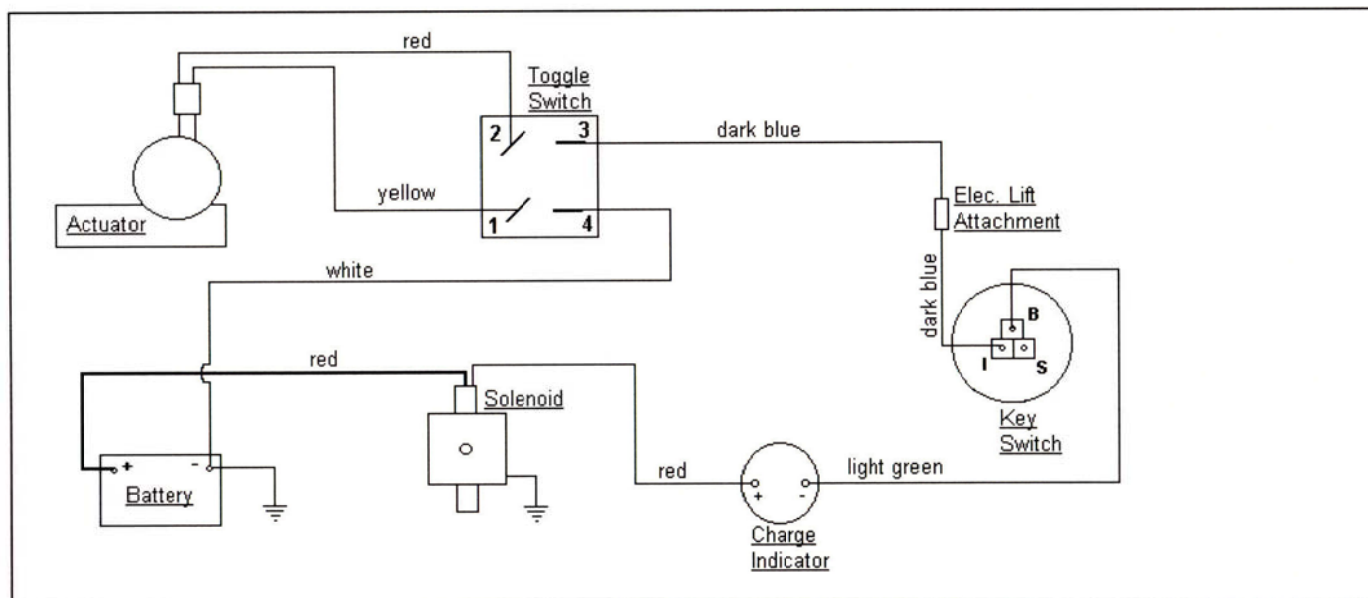

MODEL 1000

CUBCADETPARTSNMORE.COM

515-266-7944

P.T.O. SWITCH	
OFF	B+E, C+D
ON	B+A

KEY SWITCH	
OFF	NONE
RUN	B+I+A
START	B+I+S

Electric Lighting Wiring Diagram.

Electric Lift Wiring Diagram.