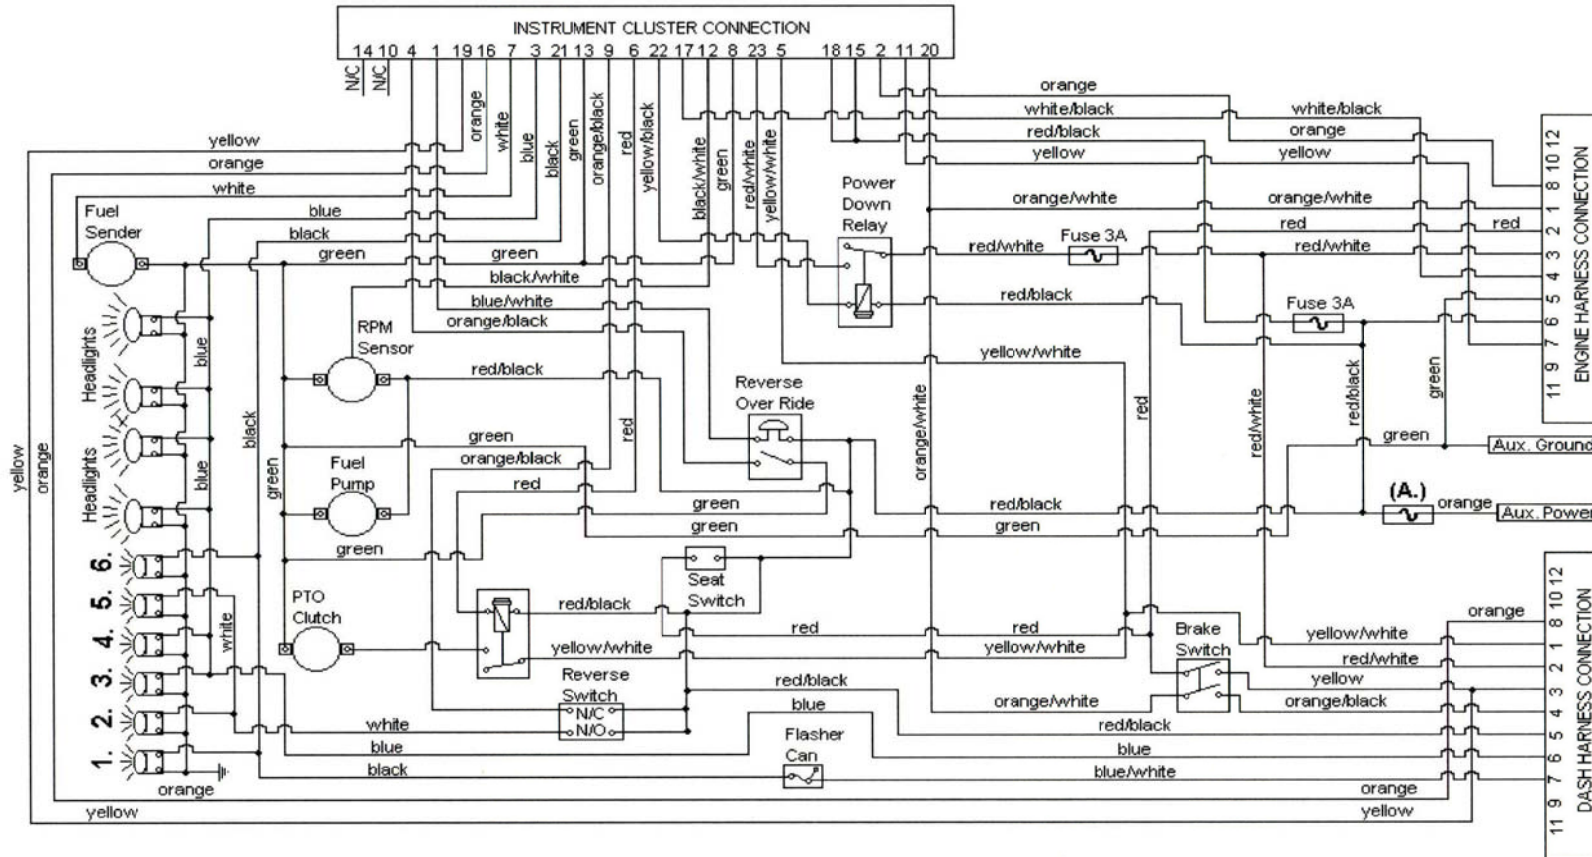

CUBCADETPARTSNMORE.COM

515-266-7944

NOTE: (A.) Fuse Supplied By Operator

1. Right Hazard Light
2. Right Reverse Light
3. Right Tail Light
4. Left Tail Light
5. Left Reverse Light
6. Left Hazard Light

MODEL 7304 DASH HARNESS