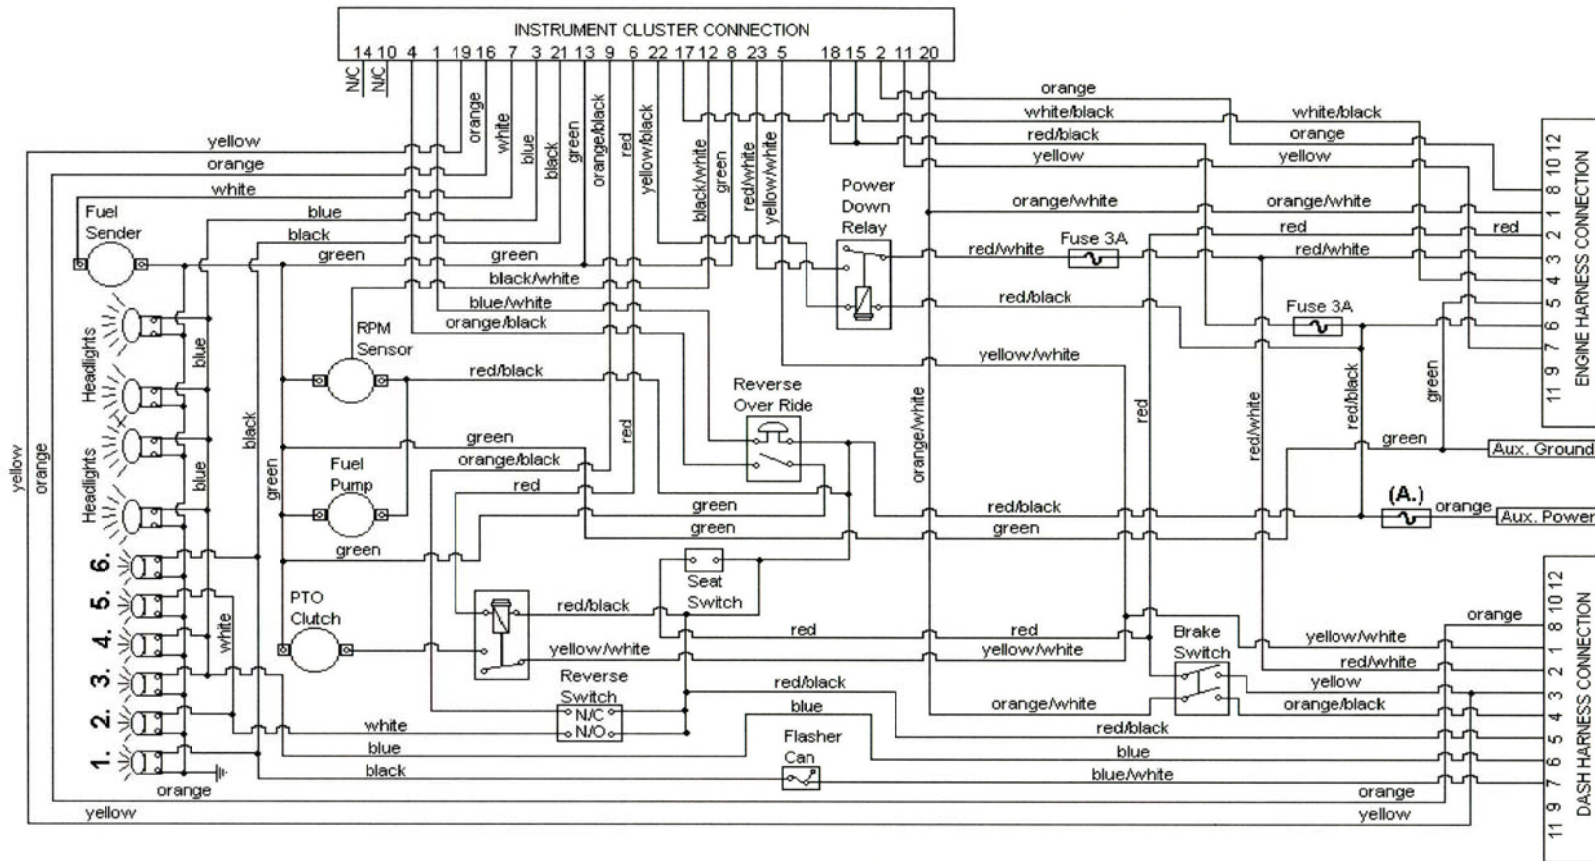

CUBCADETPARTSNMORE.COM

515-266-7944

- NOTE:** (A.) Fuse Supplied By Operator
1. Right Hazard Light
 2. Right Reverse Light
 3. Right Tail Light
 4. Left Tail Light
 5. Left Reverse Light
 6. Left Hazard Light

MODEL 7264 DASH HARNESS

629-3061