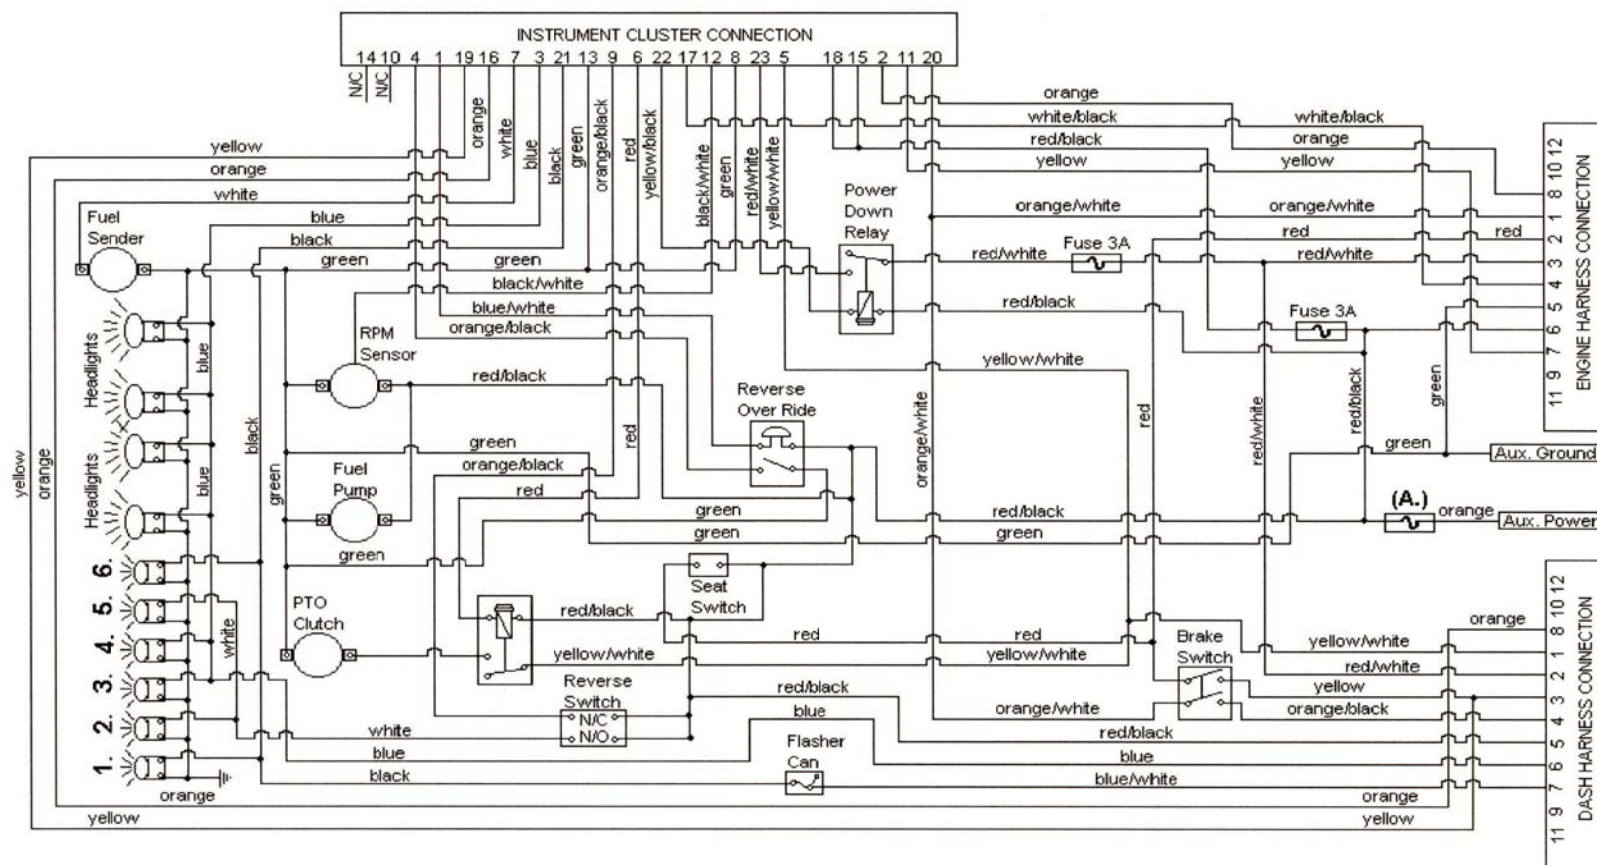

## 515-266-7944

**NOTE:** (A.) Fuse Supplied By Operator

1. Right Hazard Light
2. Right Reverse Light
3. Right Tail Light
4. Left Tail Light
5. Left Reverse Light
6. Left Hazard Light

MODEL 7252 DASH HARNESS