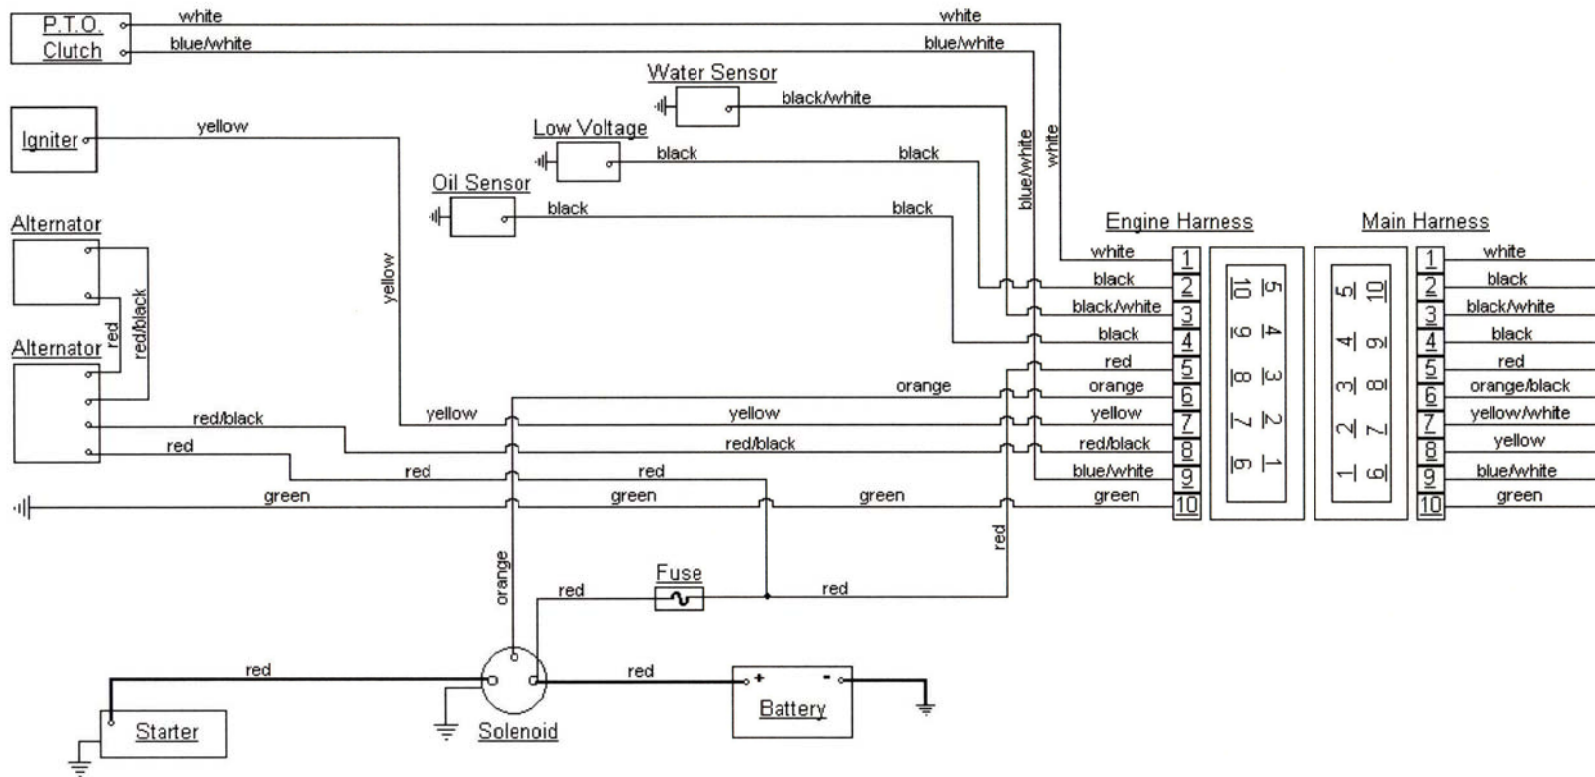

**MODEL Z - 48L
MAIN HARNESS**

**CUBCADETPARTSNMORE.COM
515-266-7944**

KEY SWITCH

OFF	M+G
RUN w/LIGHTS	B+A+L+Y
RUN	B+L
START	B+L+S

P.T.O. SWITCH

OFF	1&2 CLOSED / 3&4, 5&6 OPEN
ON	1&2 OPEN / 3&4, 5&6 CLOSED

**MODEL Z - 48L
ENGINE HARNESS**