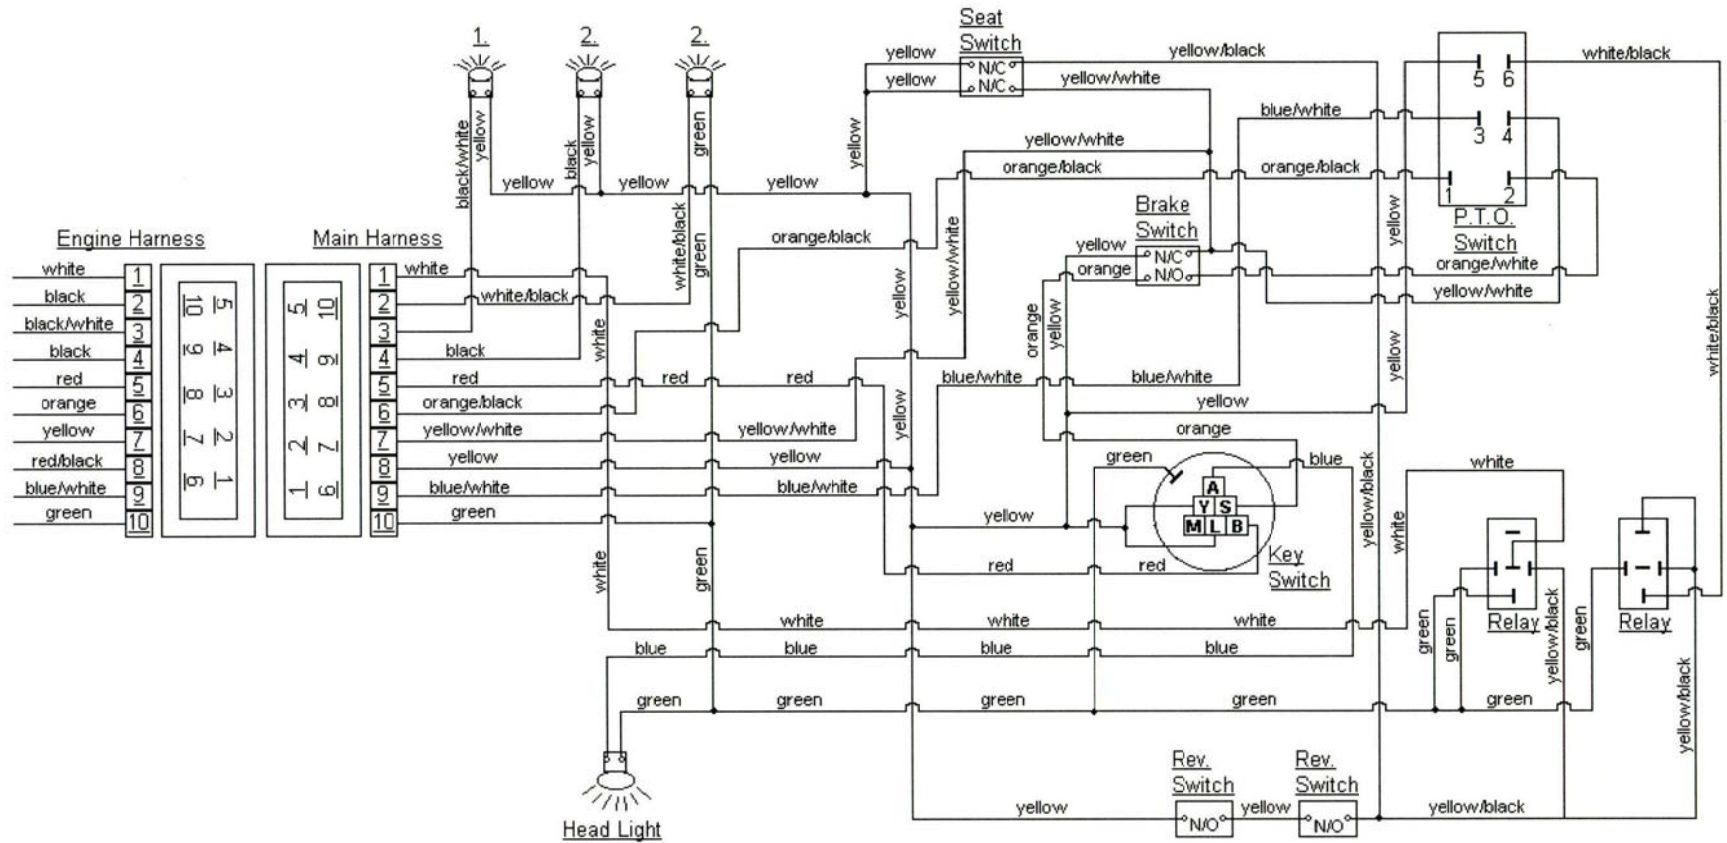

**MODEL Z - 48L
MAIN HARNESS**

**CUBCADETPARTSNMORE.COM
515-266-7944**

KEY SWITCH

OFF	M+G
RUN w/LIGHTS	B+A+L+Y
RUN	B+L
START	B+L+S

P.T.O. SWITCH

OFF	1&2 CLOSED / 3&4, 5&6 OPEN
ON	1&2 OPEN / 3&4, 5&6 CLOSED

**MODEL Z - 48L
ENGINE HARNESS**