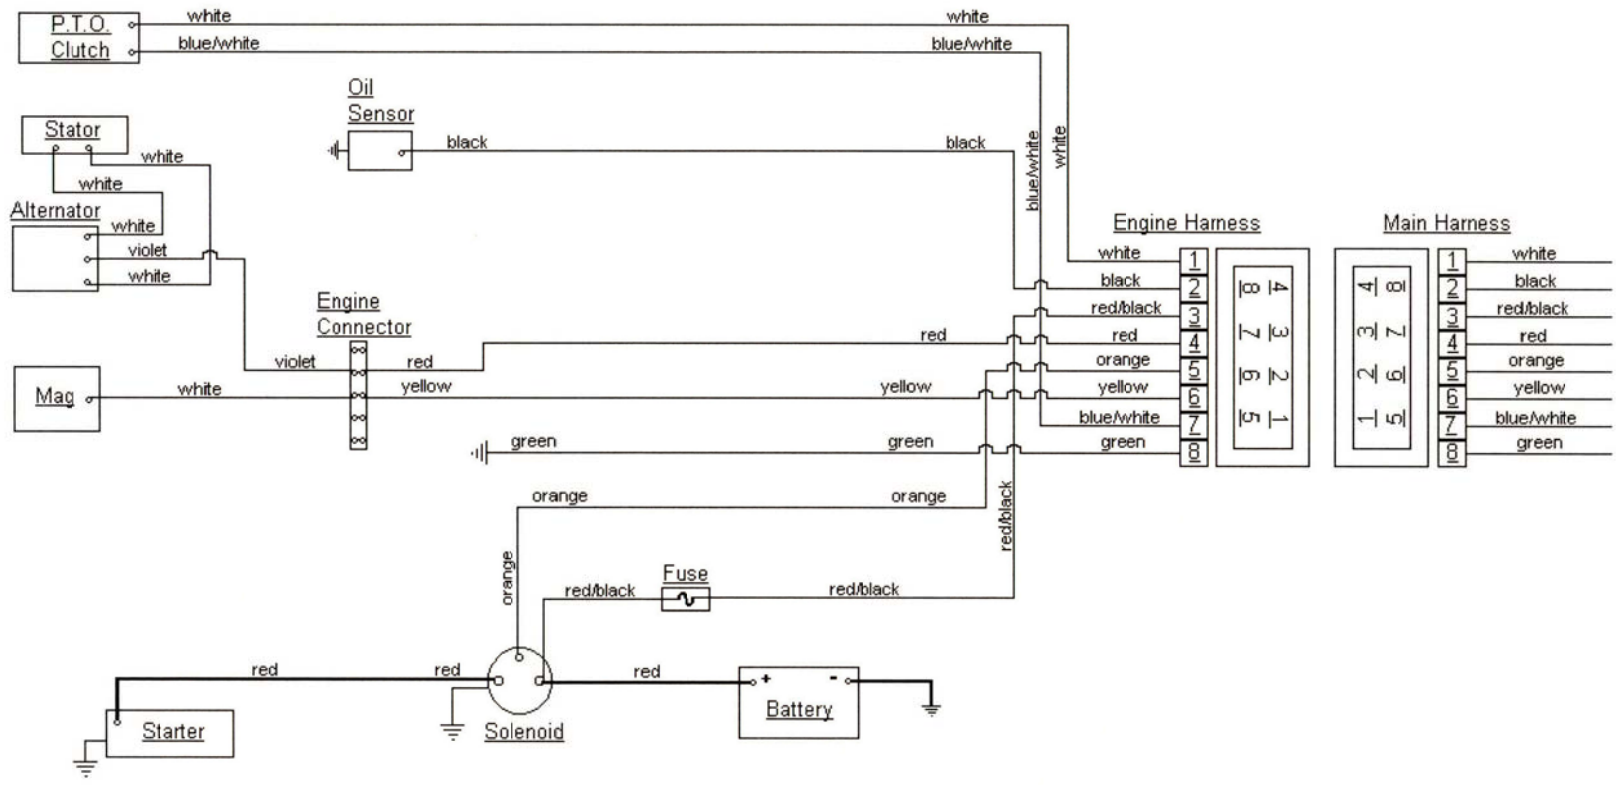

CUBCADETPARTSNMORE.COM

515-266-7944

MODEL Z - 42
MAIN HARNESS

KEY SWITCH

OFF	M+G
RUN w/LIGHTS	B+R+L
RUN	B+R
START	B+S

P.T.O. SWITCH

OFF	1&2 CLOSED / 3&4, 5&6 OPEN
ON	1&2 OPEN / 3&4, 5&6 CLOSED

**MODEL Z - 42
ENGINE HARNESS**