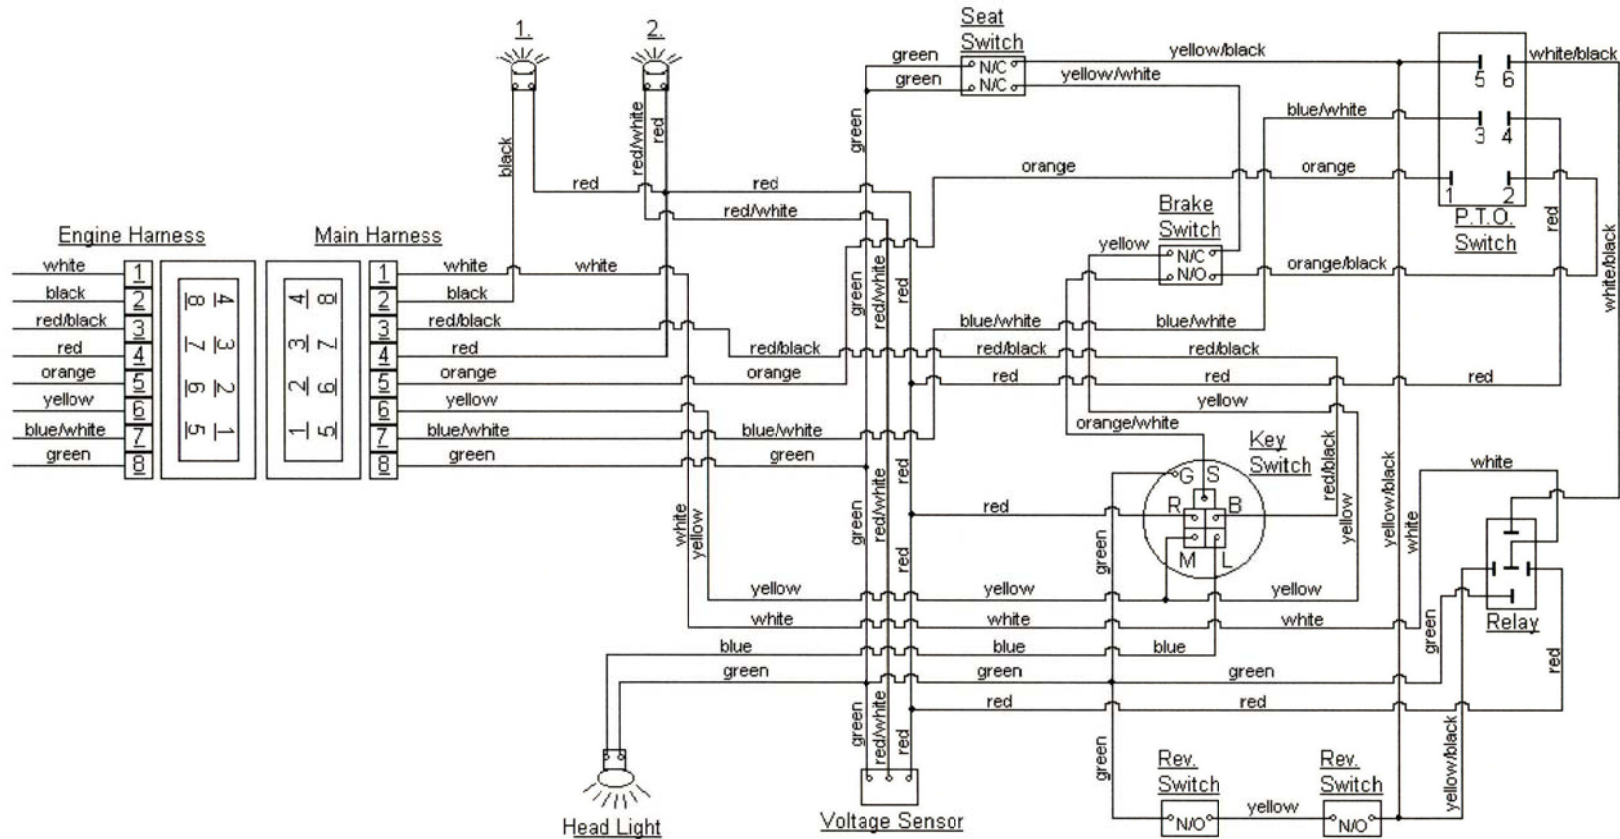

CUBCADETPARTSNMORE.COM

515-266-7944

MODEL Z - 42
MAIN HARNESS

KEY SWITCH

OFF	M+G
RUN w/LIGHTS	B+R+L
RUN	B+R
START	B+S

P.T.O. SWITCH

OFF	1&2 CLOSED / 3&4, 5&6 OPEN
ON	1&2 OPEN / 3&4, 5&6 CLOSED

**MODEL Z - 42
ENGINE HARNESS**