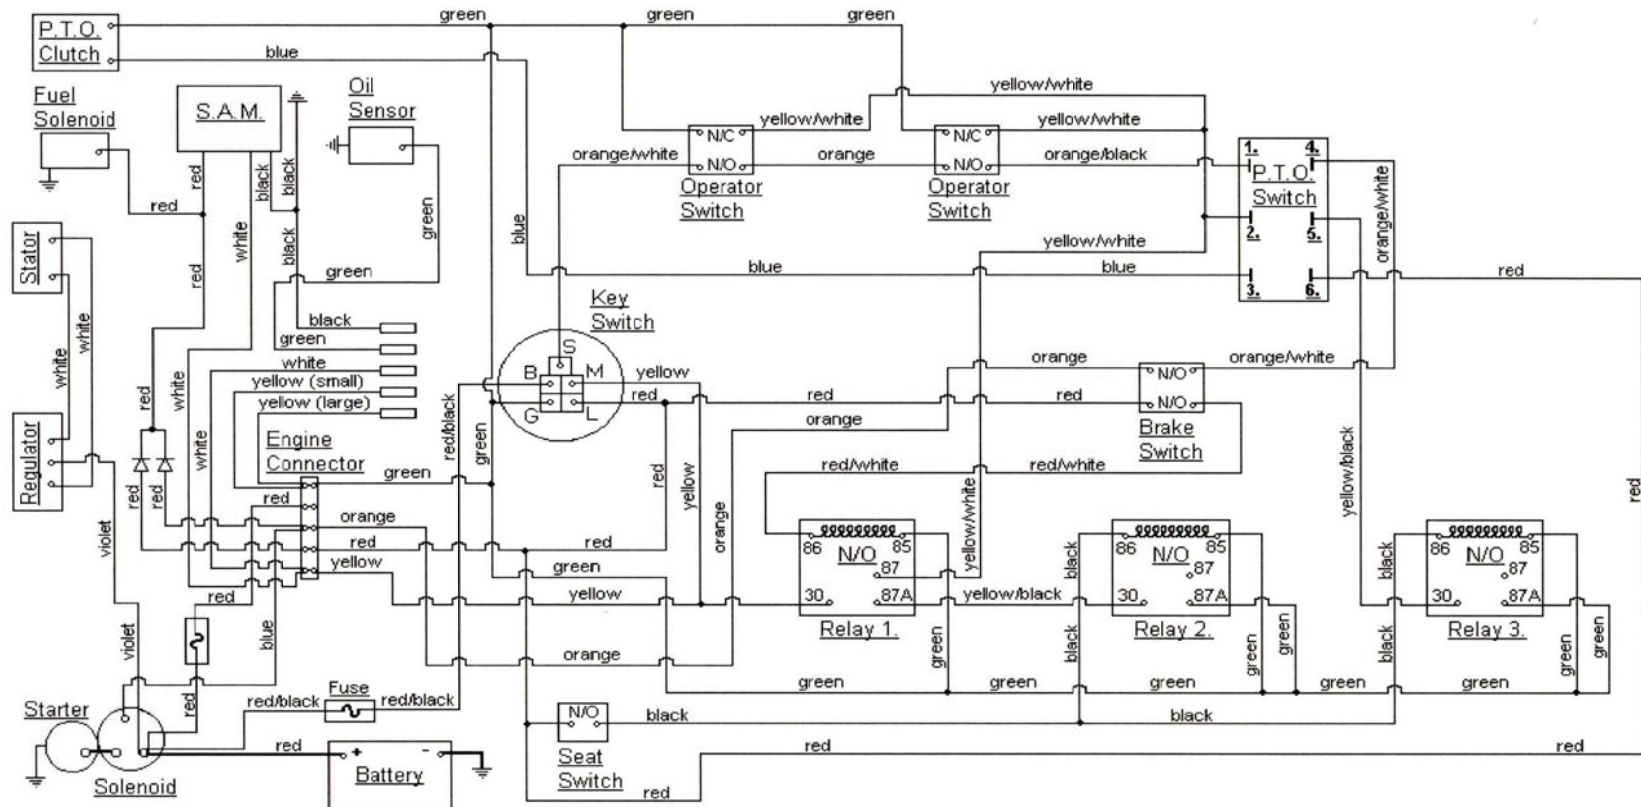

MODEL 3660
N.O. SEAT SWITCH

CUBCADETPARTSNMORE.COM
515-266-7944

KEY SWITCH

OFF	M+G
RUN	B+L
START	B+L+S