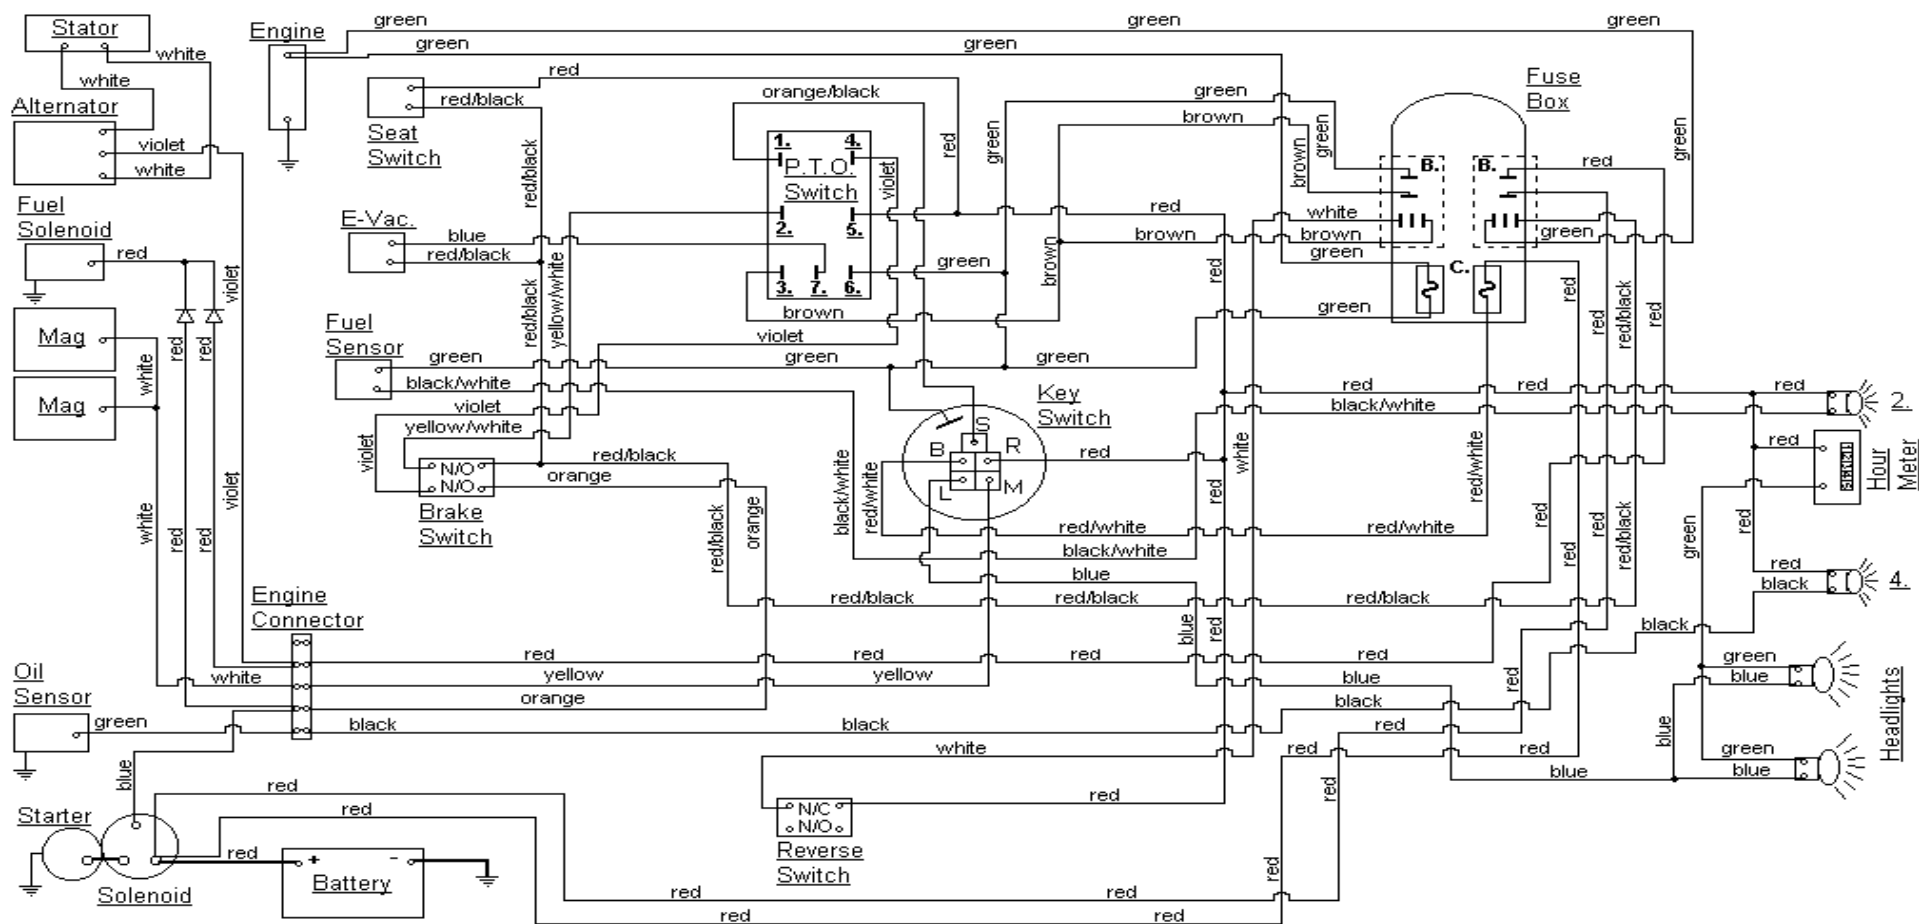

CUBCADETPARTSNMORE.COM

515-266-7944

KEY SWITCH	
OFF	M+G
RUN w/LIGHTS	B+L+R
RUN	B+R
START	B+S

DASH LIGHTS	
2:	LOW FUEL
4:	LOW OIL

FUSE BOX	
B:	RELAY
C:	FUSES